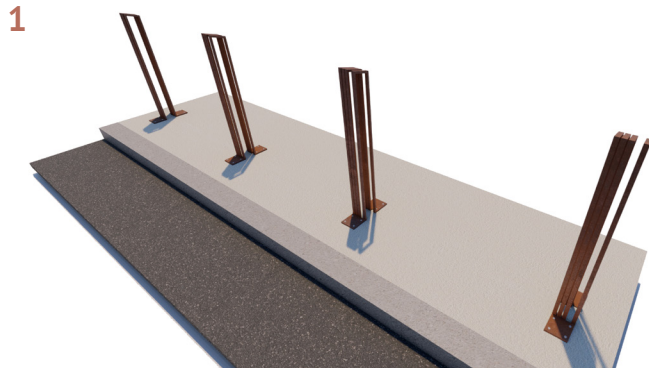

TOP VIEW

FRONT VIEW

SIDE VIEW

Product Data	
Code	DTS-FLD-04
Length	63 mm
Width	1005 mm
Total Height	434 mm

Folded Bicycle Rack Type B

dotsdesignhouse.com
info@dotsdesignhouse.com

Folded Family

Folded Family

1. Folded Bollard
2. Folded Bollard Cycle Rack A
3. Folded Bicycle Rack Type A
4. Folded Bicycle Rack Type B
5. Folded Bicycle Rack Type C
6. Folded Bicycle Rack Type B
7. Folded Litter Bin
8. Folded Modular Bench