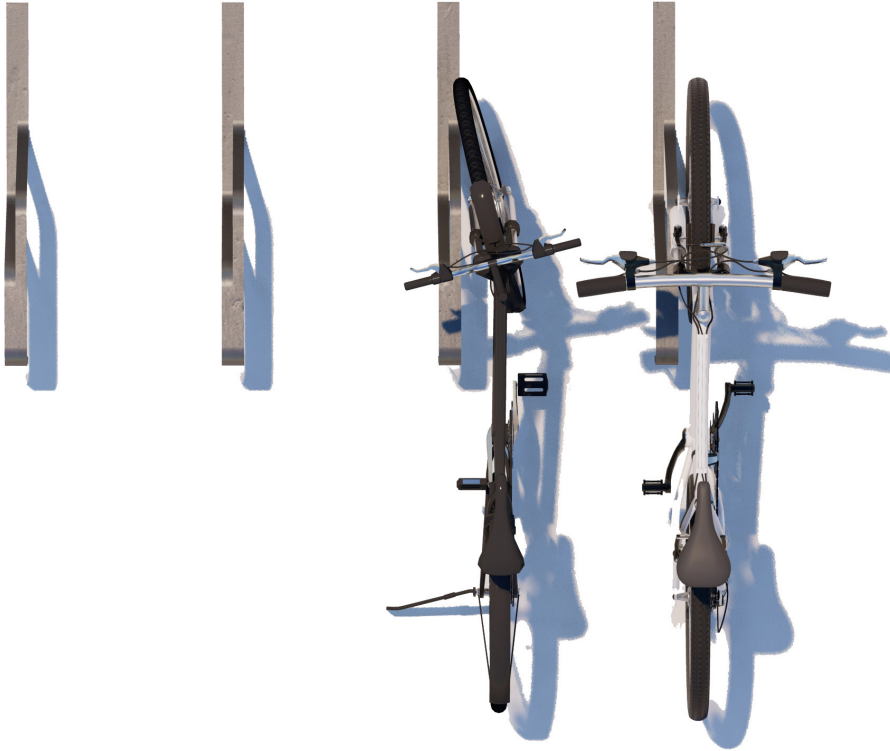

TOP VIEW

FRONT VIEW

SIDE VIEW

Product Data	
Code	DTS-FLD-04
Length	63 mm
Width	1005 mm
Total Height	434 mm

Folded Bicycle Rack Type B

dotsdesignhouse.com
info@dotsdesignhouse.com

Folded Family

Folded Family

1. Folded Bollard
2. Folded Bollard Cycle Rack A
3. Folded Bicycle Rack Type A
4. Folded Bicycle Rack Type B
5. Folded Bicycle Rack Type C
6. Folded Bicycle Rack Type B
7. Folded Litter Bin
8. Folded Modular Bench