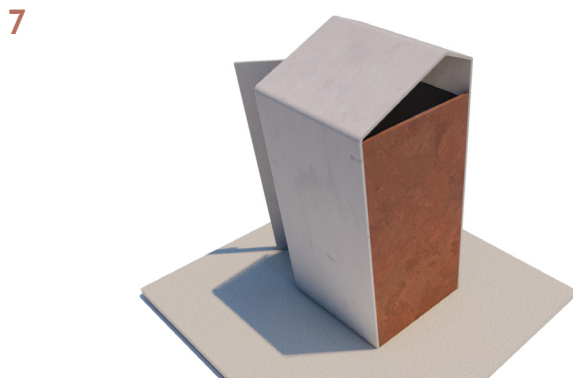

TOP VIEW

FRONT VIEW

SIDE VIEW

Product Data	
Code	DTS-FLD-04
Length	63 mm
Width	1005 mm
Total Height	434 mm

Folded Bicycle Rack Type B

dotsdesignhouse.com
info@dotsdesignhouse.com

Folded Family

Folded Family

1. Folded Bollard
2. Folded Bollard Cycle Rack A
3. Folded Bicycle Rack Type A
4. Folded Bicycle Rack Type B
5. Folded Bicycle Rack Type C
6. Folded Bicycle Rack Type B
7. Folded Litter Bin
8. Folded Modular Bench