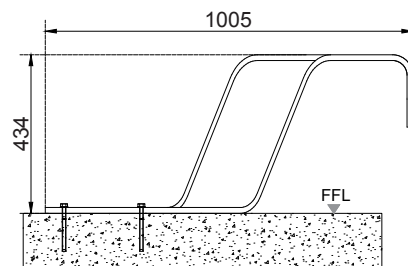

TOP VIEW

FRONT VIEW

SIDE VIEW

Product Data	
Code	DTS-FLD-04
Length	63 mm
Width	1005 mm
Total Height	434 mm

Folded Bicycle Rack Type B

dotsdesignhouse.com
info@dotsdesignhouse.com

Folded Family

Folded Family