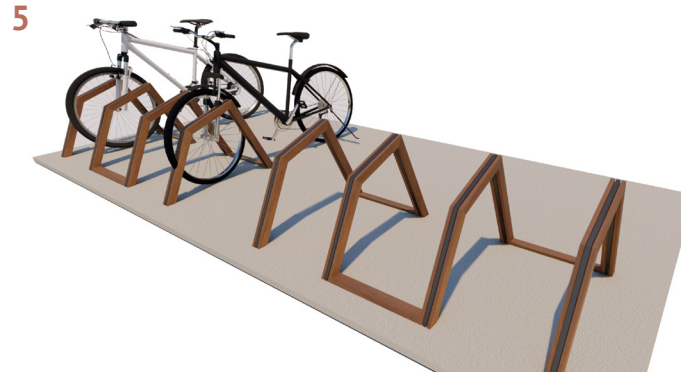

TOP VIEW

FRONT VIEW

SIDE VIEW

Product Data	
Code	DTS-FLD-04
Length	63 mm
Width	1005 mm
Total Height	434 mm

Folded Bicycle Rack Type B

dotsdesignhouse.com
info@dotsdesignhouse.com

Folded Family

Folded Family

1. Folded Bollard
2. Folded Bollard Cycle Rack A
3. Folded Bicycle Rack Type A
4. Folded Bicycle Rack Type B
5. Folded Bicycle Rack Type C
6. Folded Bicycle Rack Type B
7. Folded Litter Bin
8. Folded Modular Bench