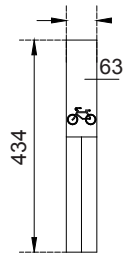

TOP VIEW

FRONT VIEW

SIDE VIEW

Product Data	
Code	DTS-FLD-04
Length	63 mm
Width	1005 mm
Total Height	434 mm

Folded Bicycle Rack Type B

dotsdesignhouse.com
info@dotsdesignhouse.com

Folded Family

Folded Family