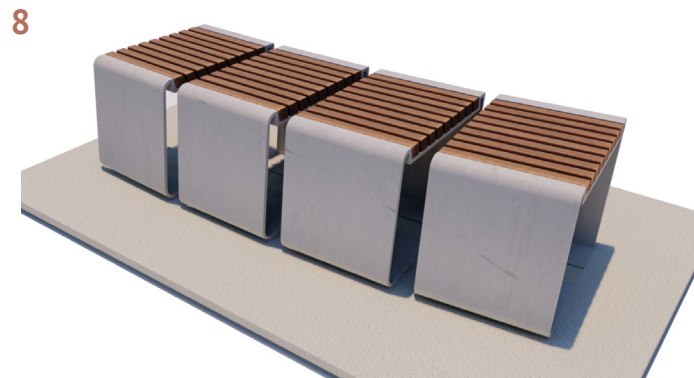

TOP VIEW

FRONT VIEW

SIDE VIEW

Product Data	
Code	DTS-FLD-04
Length	63 mm
Width	1005 mm
Total Height	434 mm

Folded Bicycle Rack Type B

dotsdesignhouse.com
info@dotsdesignhouse.com

Folded Family

Folded Family

1. Folded Bollard
2. Folded Bollard Cycle Rack A
3. Folded Bicycle Rack Type A
4. Folded Bicycle Rack Type B
5. Folded Bicycle Rack Type C
6. Folded Bicycle Rack Type B
7. Folded Litter Bin
8. Folded Modular Bench