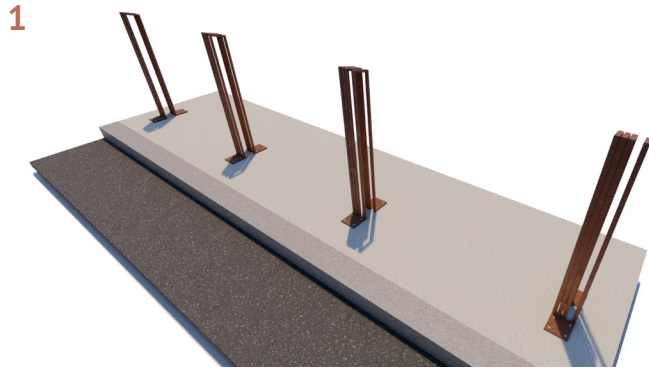

Folded Bicycle Rack Type D

dotsdesignhouse.com
info@dotsdesignhouse.com

FRONT VIEW

TOP VIEW

SIDE VIEW

Product Data	
Code	DTS-FLD-06
Length	2750 mm
Width	800 mm
Total Height	500 mm

Folded Bicycle Rack Type D

dotsdesignhouse.com
info@dotsdesignhouse.com

Folded Family

Folded Family

1. Folded Bollard
2. Folded Bollard Cycle Rack A
3. Folded Bicycle Rack Type A
4. Folded Bicycle Rack Type B
5. Folded Bicycle Rack Type C
6. Folded Bicycle Rack Type D
7. Folded Litter Bin
8. Folded Modular Bench