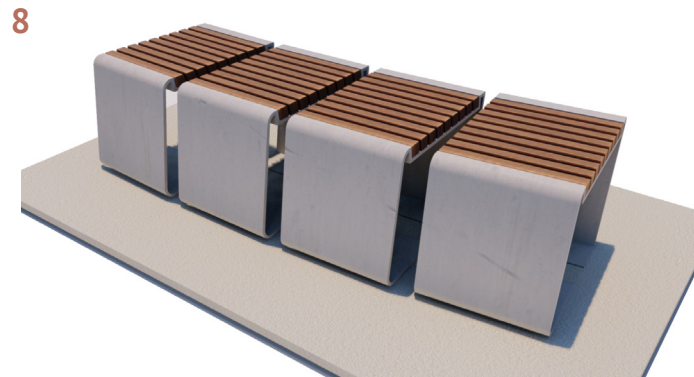

Folded Bicycle Rack Type D

dotsdesignhouse.com
info@dotsdesignhouse.com

FRONT VIEW

TOP VIEW

SIDE VIEW

Product Data	
Code	DTS-FLD-06
Length	2750 mm
Width	800 mm
Total Height	500 mm

Folded Bicycle Rack Type D

dotsdesignhouse.com
info@dotsdesignhouse.com

Folded Family

Folded Family

1. Folded Bollard
2. Folded Bollard Cycle Rack A
3. Folded Bicycle Rack Type A
4. Folded Bicycle Rack Type B
5. Folded Bicycle Rack Type C
6. Folded Bicycle Rack Type D
7. Folded Litter Bin
8. Folded Modular Bench