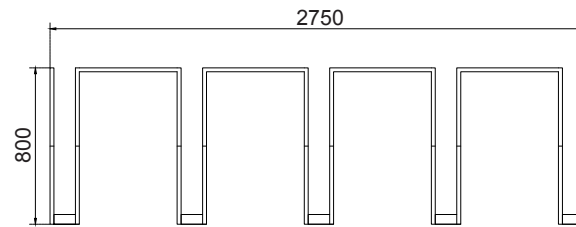

Folded Bicycle Rack Type D

dotsdesignhouse.com
info@dotsdesignhouse.com

FRONT VIEW

TOP VIEW

SIDE VIEW

Product Data	
Code	DTS-FLD-06
Length	2750 mm
Width	800 mm
Total Height	500 mm

Folded Bicycle Rack Type D