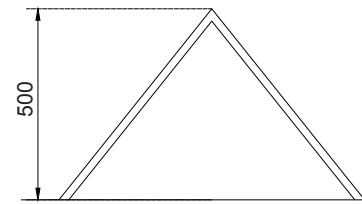

Folded Bicycle Rack Type D

dotsdesignhouse.com
info@dotsdesignhouse.com

FRONT VIEW

TOP VIEW

SIDE VIEW

Product Data	
Code	DTS-FLD-06
Length	2750 mm
Width	800 mm
Total Height	500 mm

Folded Bicycle Rack Type D