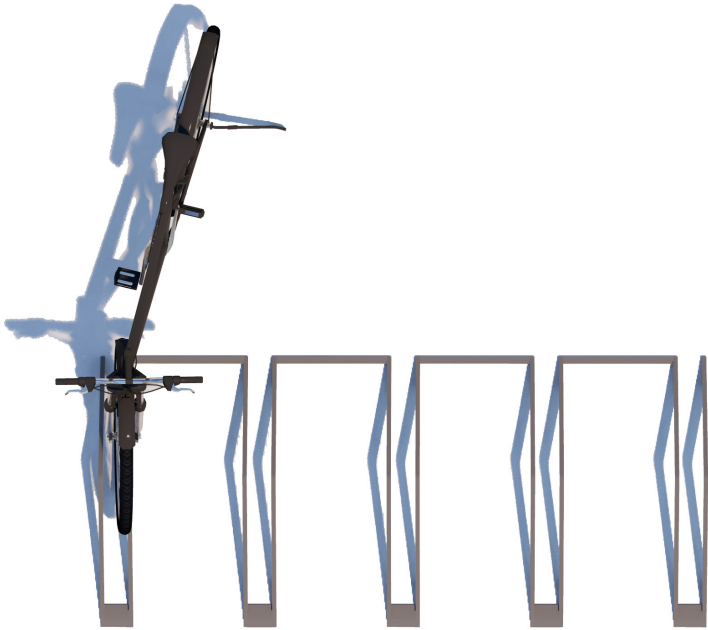

Folded Bicycle Rack Type D

dotsdesignhouse.com
info@dotsdesignhouse.com

FRONT VIEW

TOP VIEW

SIDE VIEW

Product Data	
Code	DTS-FLD-06
Length	2750 mm
Width	800 mm
Total Height	500 mm

Folded Bicycle Rack Type D

dotsdesignhouse.com
info@dotsdesignhouse.com

Folded Family

Folded Family

1. Folded Bollard
2. Folded Bollard Cycle Rack A
3. Folded Bicycle Rack Type A
4. Folded Bicycle Rack Type B
5. Folded Bicycle Rack Type C
6. Folded Bicycle Rack Type D
7. Folded Litter Bin
8. Folded Modular Bench