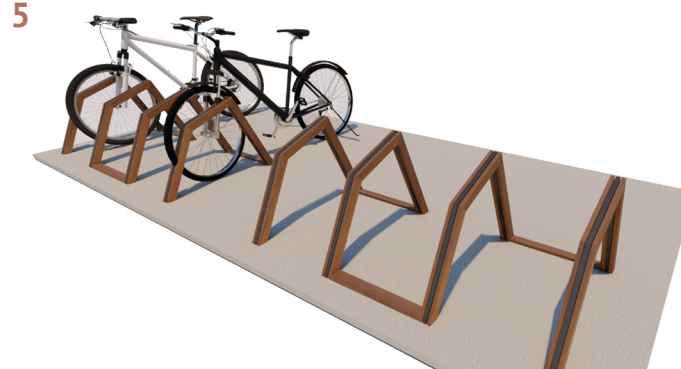

Folded Bicycle Rack Type D

dotsdesignhouse.com
info@dotsdesignhouse.com

FRONT VIEW

TOP VIEW

SIDE VIEW

Product Data	
Code	DTS-FLD-06
Length	2750 mm
Width	800 mm
Total Height	500 mm

Folded Bicycle Rack Type D

dotsdesignhouse.com
info@dotsdesignhouse.com

Folded Family

Folded Family

1. Folded Bollard
2. Folded Bollard Cycle Rack A
3. Folded Bicycle Rack Type A
4. Folded Bicycle Rack Type B
5. Folded Bicycle Rack Type C
6. Folded Bicycle Rack Type D
7. Folded Litter Bin
8. Folded Modular Bench