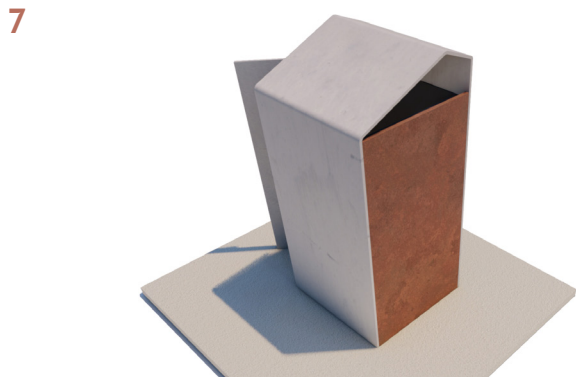

Folded Bicycle Rack Type D

dotsdesignhouse.com
info@dotsdesignhouse.com

FRONT VIEW

TOP VIEW

SIDE VIEW

Product Data	
Code	DTS-FLD-06
Length	2750 mm
Width	800 mm
Total Height	500 mm

Folded Bicycle Rack Type D

dotsdesignhouse.com
info@dotsdesignhouse.com

Folded Family

Folded Family

1. Folded Bollard
2. Folded Bollard Cycle Rack A
3. Folded Bicycle Rack Type A
4. Folded Bicycle Rack Type B
5. Folded Bicycle Rack Type C
6. Folded Bicycle Rack Type D
7. Folded Litter Bin
8. Folded Modular Bench