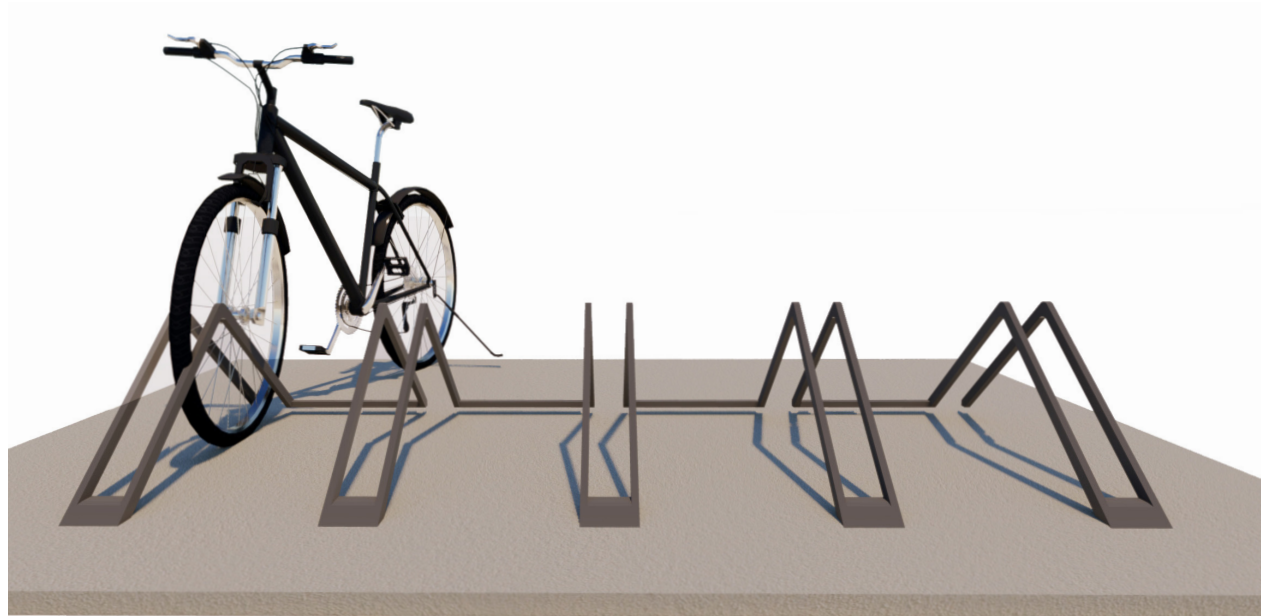

Folded Bicycle Rack Type D

dotsdesignhouse.com
info@dotsdesignhouse.com

FRONT VIEW

TOP VIEW

SIDE VIEW

Product Data	
Code	DTS-FLD-06
Length	2750 mm
Width	800 mm
Total Height	500 mm

Folded Bicycle Rack Type D

dotsdesignhouse.com
info@dotsdesignhouse.com

Folded Family

Folded Family

1. Folded Bollard
2. Folded Bollard Cycle Rack A
3. Folded Bicycle Rack Type A
4. Folded Bicycle Rack Type B
5. Folded Bicycle Rack Type C
6. Folded Bicycle Rack Type D
7. Folded Litter Bin
8. Folded Modular Bench