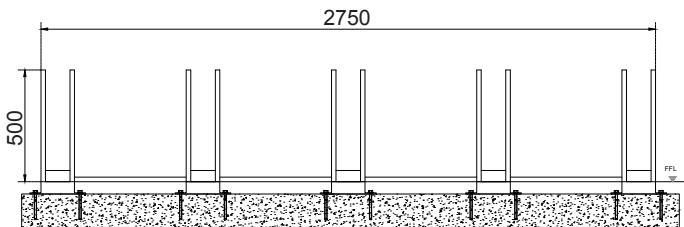

Folded Bicycle Rack Type D

dotsdesignhouse.com
info@dotsdesignhouse.com

FRONT VIEW

TOP VIEW

SIDE VIEW

Product Data	
Code	DTS-FLD-06
Length	2750 mm
Width	800 mm
Total Height	500 mm

Folded Bicycle Rack Type D