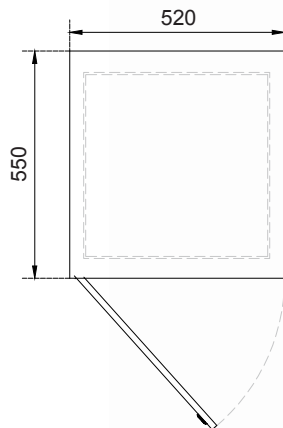

FRONT VIEW

TOP VIEW

Product Data	
Code	DTS-FLD-07
Length	550 mm
Width	520 mm
Total Height	1000 mm