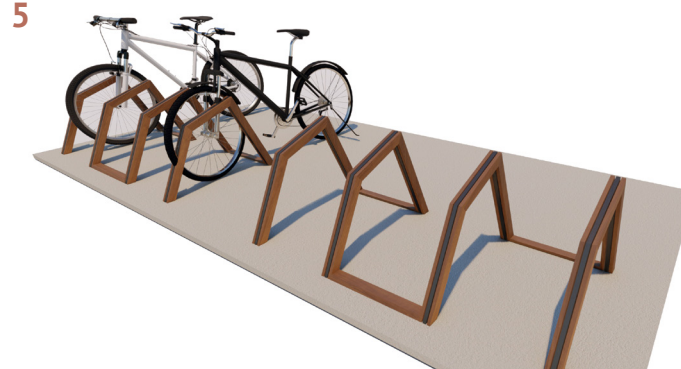

FRONT VIEW

TOP VIEW

Product Data	
Code	DTS-FLD-07
Length	550 mm
Width	520 mm
Total Height	1000 mm

# Folded Family

# Folded Family

1. Folded Bollard
2. Folded Bollard Cycle Rack A
3. Folded Bicycle Rack Type A
4. Folded Bicycle Rack Type B
5. Folded Bicycle Rack Type C
6. Folded Bicycle Rack Type D
7. Folded Litter Bin
8. Folded Modular Bench