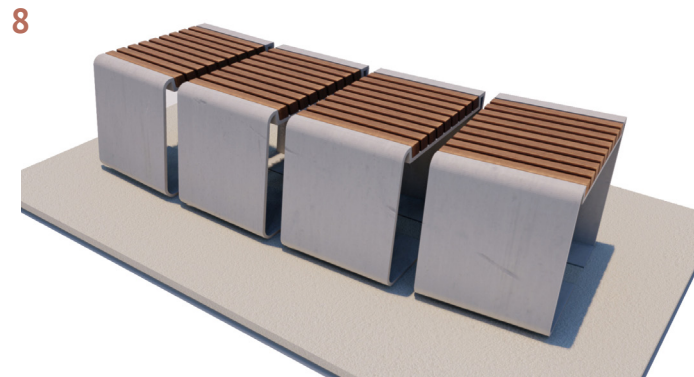

Folded Family

1. Folded Bollard
2. Folded Bollard Cycle Rack A
3. Folded Bicycle Rack Type A
4. Folded Bicycle Rack Type B
5. Folded Bicycle Rack Type C
6. Folded Bicycle Rack Type D
7. Folded Litter Bin
8. Folded Modular Bench