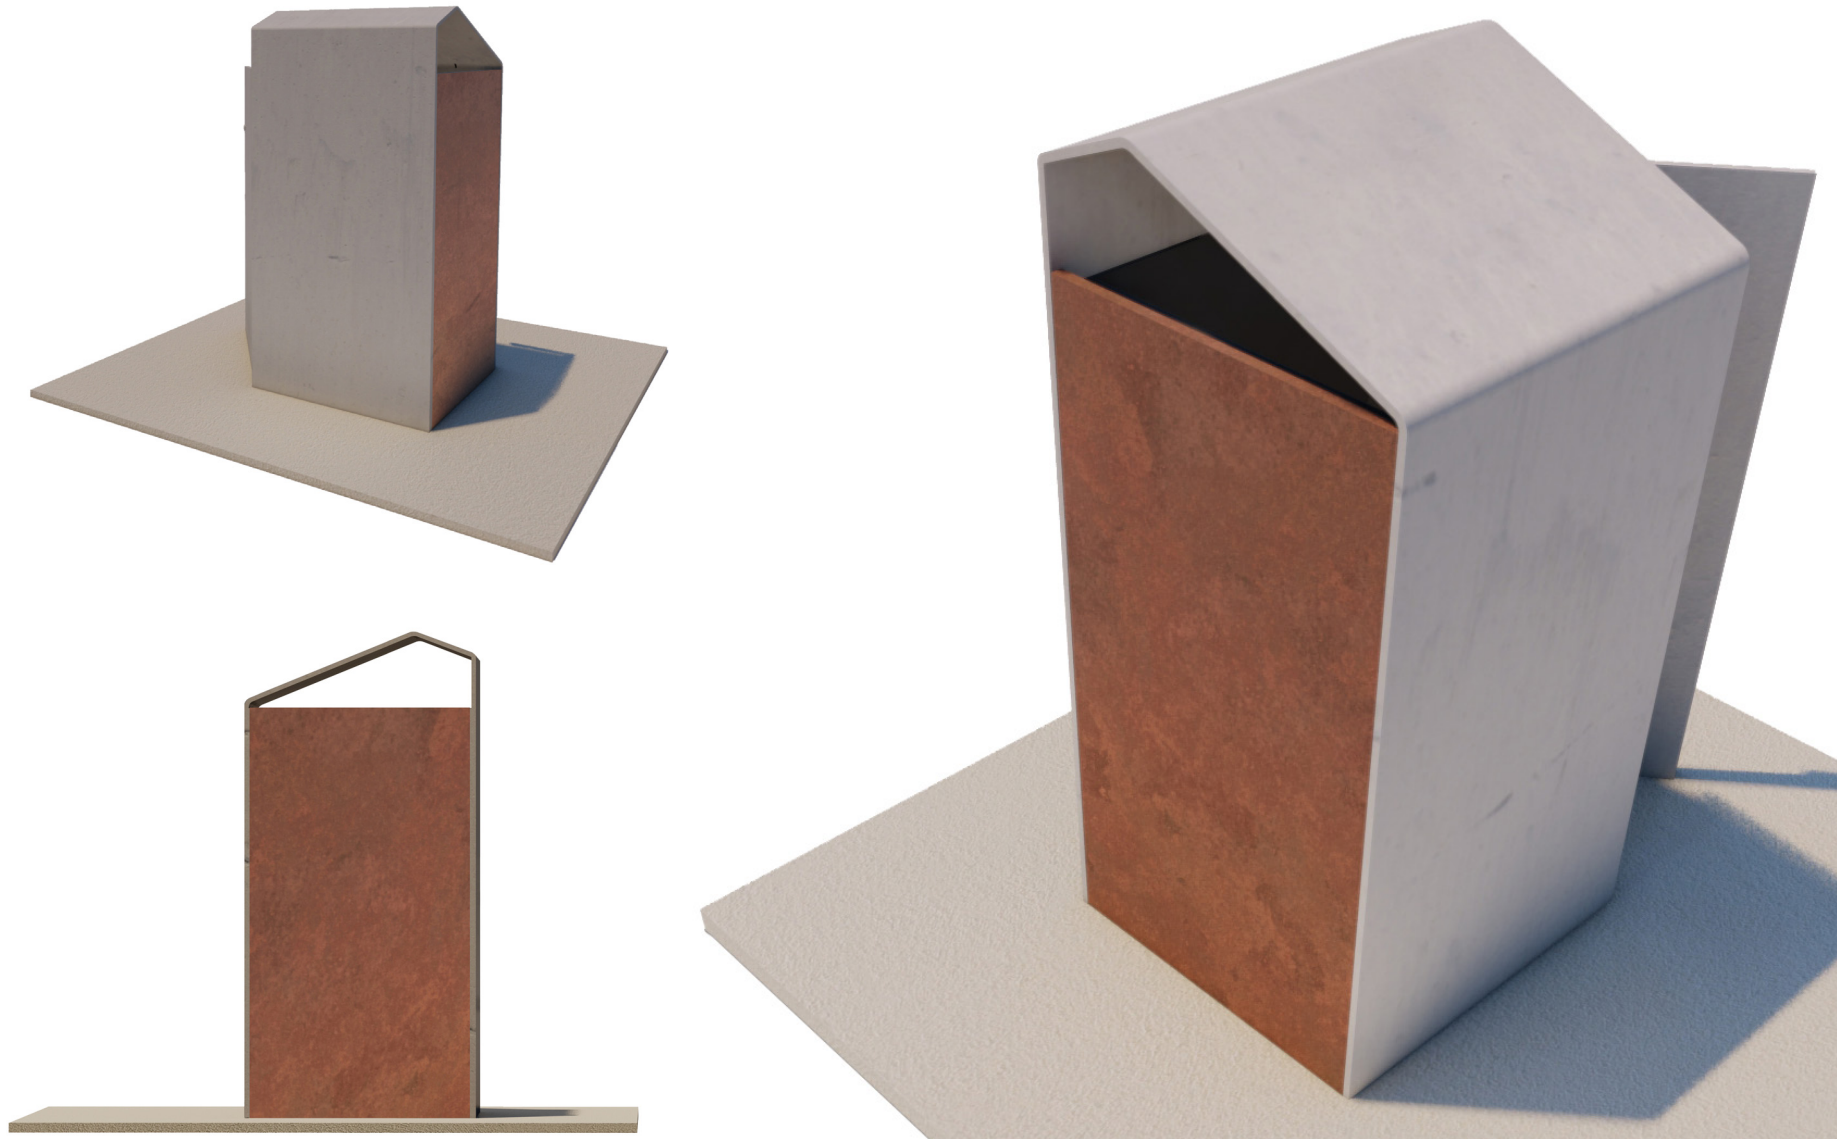

FRONT VIEW

TOP VIEW

Product Data	
Code	DTS-FLD-07
Length	550 mm
Width	520 mm
Total Height	1000 mm

# Folded Family