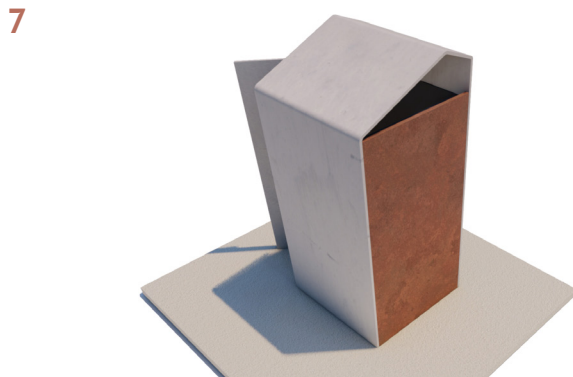

Folded Family

1. Folded Bollard
2. Folded Bollard Cycle Rack A
3. Folded Bicycle Rack Type A
4. Folded Bicycle Rack Type B
5. Folded Bicycle Rack Type C
6. Folded Bicycle Rack Type D
7. Folded Litter Bin
8. Folded Modular Bench