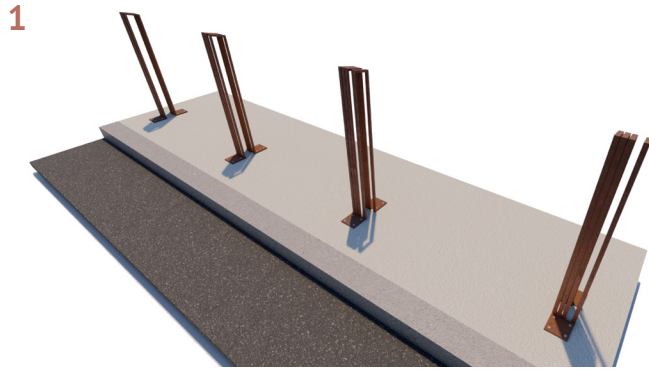

FRONT VIEW

TOP VIEW

Product Data	
Code	DTS-FLD-07
Length	550 mm
Width	520 mm
Total Height	1000 mm

# Folded Family

1. Folded Bollard
2. Folded Bollard Cycle Rack A
3. Folded Bicycle Rack Type A
4. Folded Bicycle Rack Type B
5. Folded Bicycle Rack Type C
6. Folded Bicycle Rack Type D
7. Folded Litter Bin
8. Folded Modular Bench