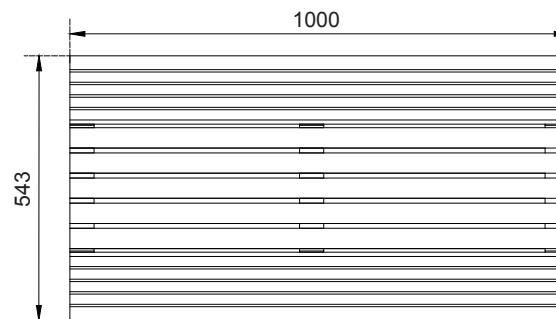

Hex Box Single Stack Bench Large

dotsdesignhouse.com
info@dotsdesignhouse.com

TOP VIEW

SIDE VIEW

Product Data	
Code	DTS-HXB-07
Length	1000 mm
Width	543 mm
Seat Height	452 mm
Total Height	452 mm

Hex Box Single Stack Bench Large