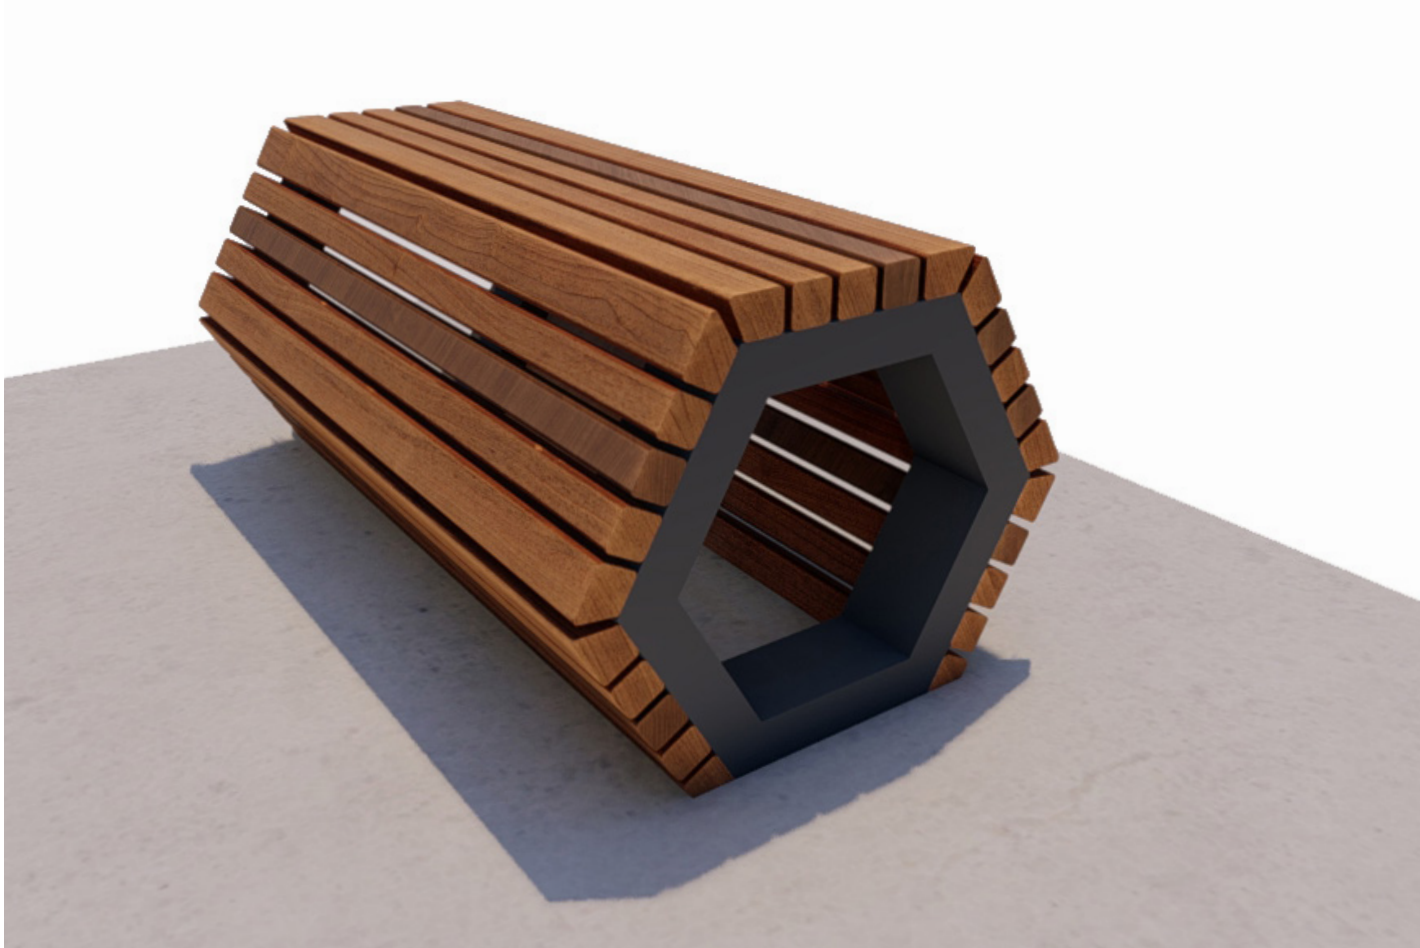

Hex Box Single Stack Bench Large

dotsdesignhouse.com
info@dotsdesignhouse.com

TOP VIEW

SIDE VIEW

Product Data	
Code	DTS-HXB-07
Length	1000 mm
Width	543 mm
Seat Height	452 mm
Total Height	452 mm

Hex Box Single Stack Bench Large

8

9

10

1. Hex Box Bench
2. Hex Box Bicycle Rack
3. Hex Box Bollard
4. Hex Box Boxed Bench
5. Hex Box Hammock
6. Hex Box Single Stack Bench Small
7. Hex Box Single Stack Bench Large
8. Hex Box Single Litter Bin
9. Hex Box Triple Litter Bin
10. Hex Box Triple Stack Bench