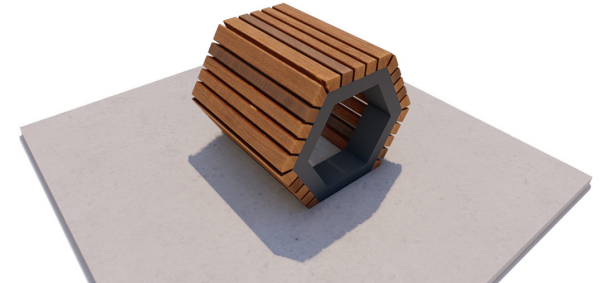

1

2

3

4

5

6

7

8

9

10

1. Hex Box Bench
2. Hex Box Bicycle Rack
3. Hex Box Bollard
4. Hex Box Boxed Bench
5. Hex Box Hammock
6. Hex Box Single Stack Bench Small
7. Hex Box Single Stack Bench Large
8. Hex Box Single Litter Bin
9. Hex Box Triple Litter Bin
10. Hex Box Triple Stack Bench