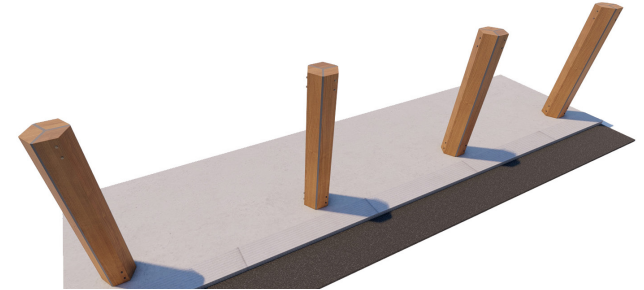

1

2

3

4

5

6

7

8

9

10

1. Hex Box Bench
2. Hex Box Bicycle Rack
3. Hex Box Bollard
4. Hex Box Boxed Bench
5. Hex Box Hammock
6. Hex Box Single Stack Bench Small
7. Hex Box Single Stack Bench Large
8. Hex Box Single Litter Bin
9. Hex Box Triple Litter Bin
10. Hex Box Triple Stack Bench