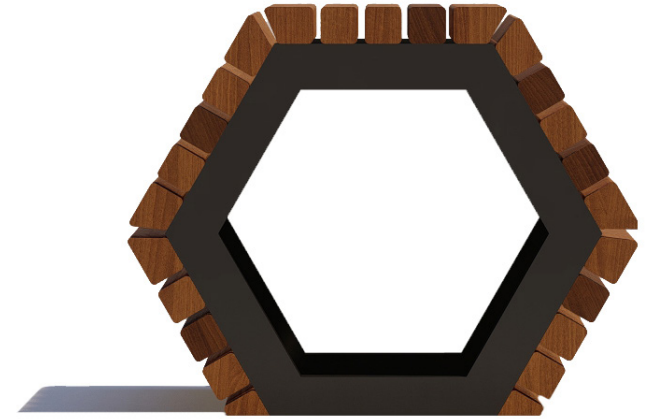

Hex Box Single Stack Bench Large

dotsdesignhouse.com
info@dotsdesignhouse.com