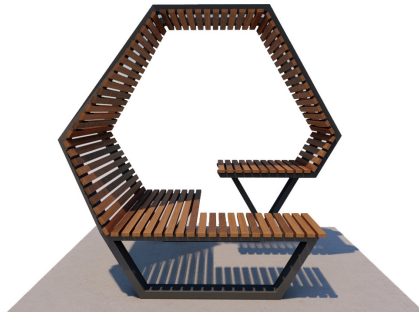

1

2

3

4

5

6

7

8

9

10

1. Hex Box Bench
2. Hex Box Bicycle Rack
3. Hex Box Bollard
4. Hex Box Boxed Bench
5. Hex Box Hammock
6. Hex Box Single Stack Bench Small
7. Hex Box Single Stack Bench Large
8. Hex Box Single Litter Bin
9. Hex Box Triple Litter Bin
10. Hex Box Triple Stack Bench