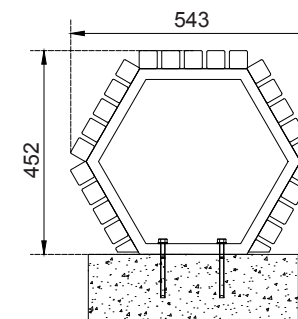

Hex Box Single Stack Bench Large

dotsdesignhouse.com
info@dotsdesignhouse.com

TOP VIEW

SIDE VIEW

Product Data	
Code	DTS-HXB-07
Length	1000 mm
Width	543 mm
Seat Height	452 mm
Total Height	452 mm

Hex Box Single Stack Bench Large

8

9

10

1. Hex Box Bench
2. Hex Box Bicycle Rack
3. Hex Box Bollard
4. Hex Box Boxed Bench
5. Hex Box Hammock
6. Hex Box Single Stack Bench Small
7. Hex Box Single Stack Bench Large
8. Hex Box Single Litter Bin
9. Hex Box Triple Litter Bin
10. Hex Box Triple Stack Bench