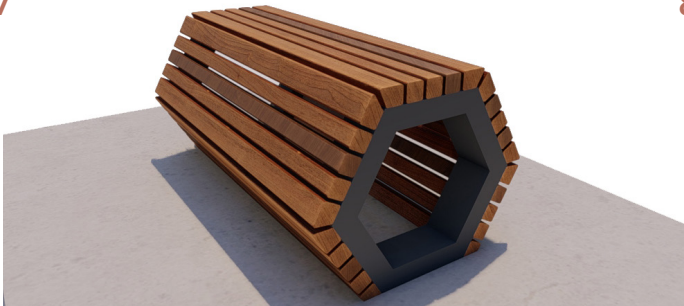

Hex Box Single Stack Bench Large

dotsdesignhouse.com
info@dotsdesignhouse.com

TOP VIEW

SIDE VIEW

Product Data	
Code	DTS-HXB-07
Length	1000 mm
Width	543 mm
Seat Height	452 mm
Total Height	452 mm

Hex Box Single Stack Bench Large

8

9

10

1. Hex Box Bench
2. Hex Box Bicycle Rack
3. Hex Box Bollard
4. Hex Box Boxed Bench
5. Hex Box Hammock
6. Hex Box Single Stack Bench Small
7. Hex Box Single Stack Bench Large
8. Hex Box Single Litter Bin
9. Hex Box Triple Litter Bin
10. Hex Box Triple Stack Bench