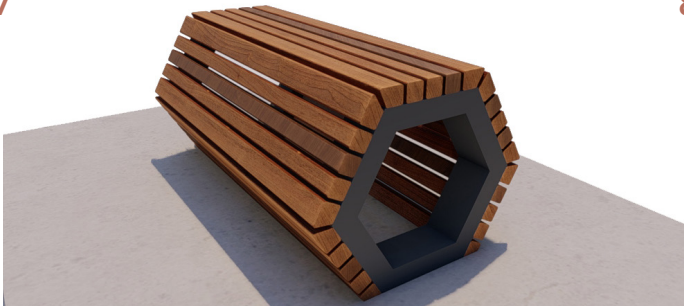

Hex Box Single Litter Bin

dotsdesignhouse.com
info@dotsdesignhouse.com

FRONT VIEW

TOP VIEW

DOOR OPENING

Product Data	
Code	DTS-HXB-08
Length	526 mm
Width	473 mm
Total Height	1000 mm

Hex Box Single Litter Bin

8

9

10

1. Hex Box Bench
2. Hex Box Bicycle Rack
3. Hex Box Bollard
4. Hex Box Boxed Bench
5. Hex Box Hammock
6. Hex Box Single Stack Bench Small
7. Hex Box Single Stack Bench Large
8. Hex Box Single Litter Bin
9. Hex Box Triple Litter Bin
10. Hex Box Triple Stack Bench