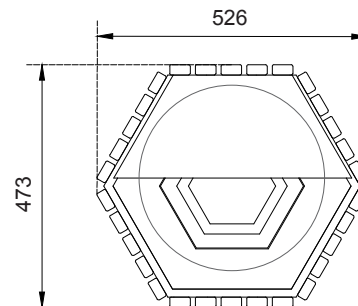

Hex Box Single Litter Bin

dotsdesignhouse.com
info@dotsdesignhouse.com

FRONT VIEW

TOP VIEW

DOOR OPENING

Product Data	
Code	DTS-HXB-08
Length	526 mm
Width	473 mm
Total Height	1000 mm

Hex Box Single Litter Bin