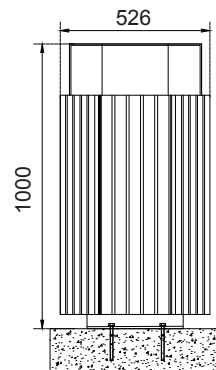

Hex Box Single Litter Bin

dotsdesignhouse.com
info@dotsdesignhouse.com

FRONT VIEW

TOP VIEW

DOOR OPENING

Product Data	
Code	DTS-HXB-08
Length	526 mm
Width	473 mm
Total Height	1000 mm

Hex Box Single Litter Bin