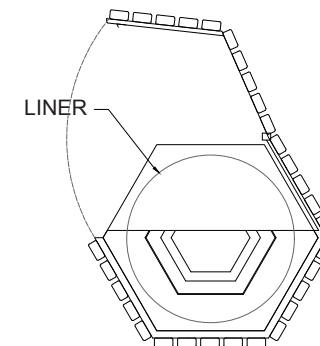

Hex Box Single Litter Bin

dotsdesignhouse.com
info@dotsdesignhouse.com

FRONT VIEW

TOP VIEW

DOOR OPENING

Product Data	
Code	DTS-HXB-08
Length	526 mm
Width	473 mm
Total Height	1000 mm

Hex Box Single Litter Bin

8

9

10

1. Hex Box Bench
2. Hex Box Bicycle Rack
3. Hex Box Bollard
4. Hex Box Boxed Bench
5. Hex Box Hammock
6. Hex Box Single Stack Bench Small
7. Hex Box Single Stack Bench Large
8. Hex Box Single Litter Bin
9. Hex Box Triple Litter Bin
10. Hex Box Triple Stack Bench