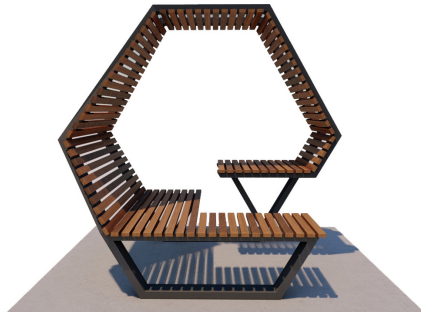

1

2

3

4

5

6

7

8

9

10

1. Hex Box Bench
2. Hex Box Bicycle Rack
3. Hex Box Bollard
4. Hex Box Boxed Bench
5. Hex Box Hammock
6. Hex Box Single Stack Bench Small
7. Hex Box Single Stack Bench Large
8. Hex Box Single Litter Bin
9. Hex Box Triple Litter Bin
10. Hex Box Triple Stack Bench