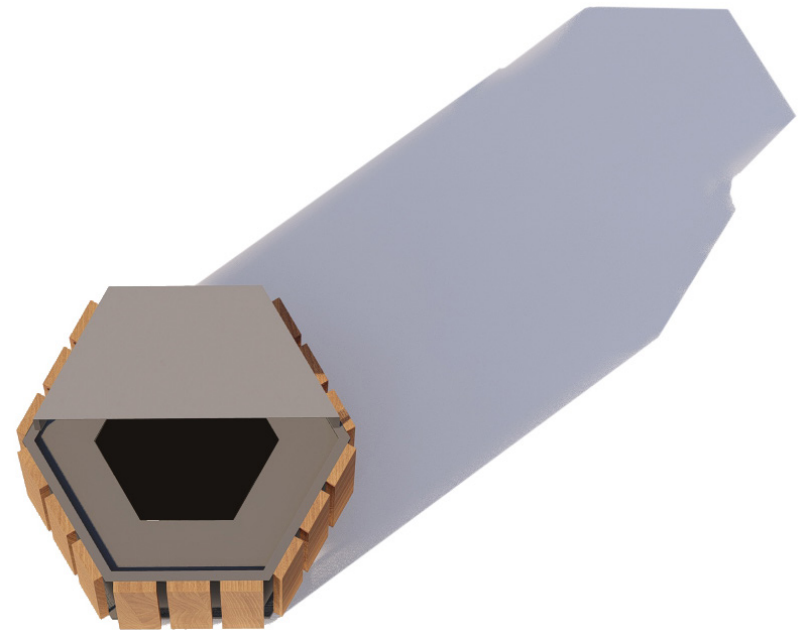

Hex Box Single Litter Bin

dotsdesignhouse.com
info@dotsdesignhouse.com