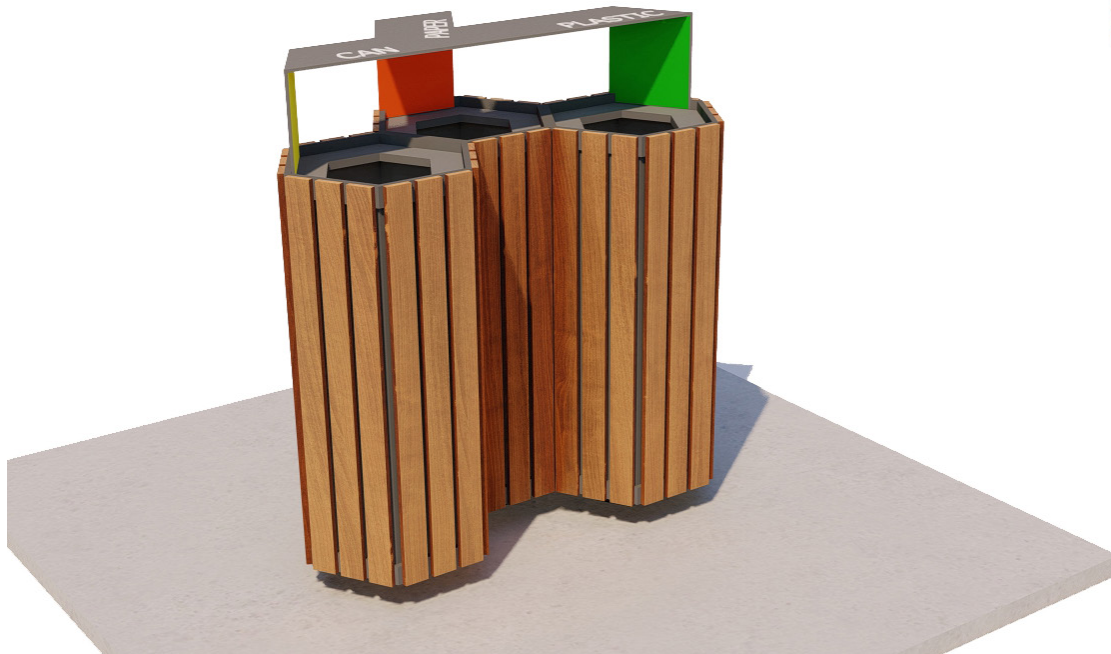

DTS-HXB-09-PS-01 FRONT VIEW

TOP VIEW

DOOR OPENING

Product Data	
Code	DTS-HXB-09
Length	1276 mm
Width	473 mm
Total Height	1000 mm

Hex Box Triple Litter Bin

dotsdesignhouse.com
info@dotsdesignhouse.com

1

2

1. Hex Box Bench
2. Hex Box Bicycle Rack
3. Hex Box Bollard
4. Hex Box Boxed Bench
5. Hex Box Hammock
6. Hex Box Single Stack Bench Small
7. Hex Box Single Stack Bench Large
8. Hex Box Single Litter Bin
9. Hex Box Triple Litter Bin
10. Hex Box Triple Stack Bench