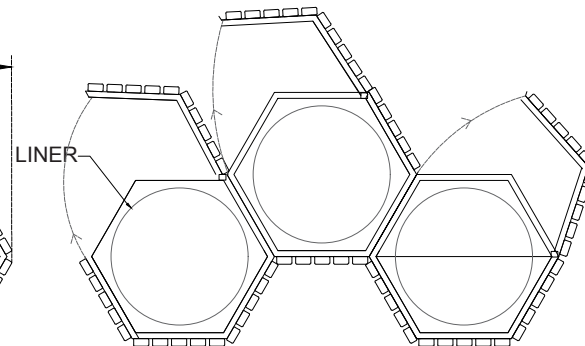

DTS-HXB-09-PS-01 FRONT VIEW

TOP VIEW

DOOR OPENING

Product Data	
Code	DTS-HXB-09
Length	1276 mm
Width	473 mm
Total Height	1000 mm

Hex Box Triple Litter Bin

dotsdesignhouse.com
info@dotsdesignhouse.com

1

2

1. Hex Box Bench
2. Hex Box Bicycle Rack
3. Hex Box Bollard
4. Hex Box Boxed Bench
5. Hex Box Hammock
6. Hex Box Single Stack Bench Small
7. Hex Box Single Stack Bench Large
8. Hex Box Single Litter Bin
9. Hex Box Triple Litter Bin
10. Hex Box Triple Stack Bench