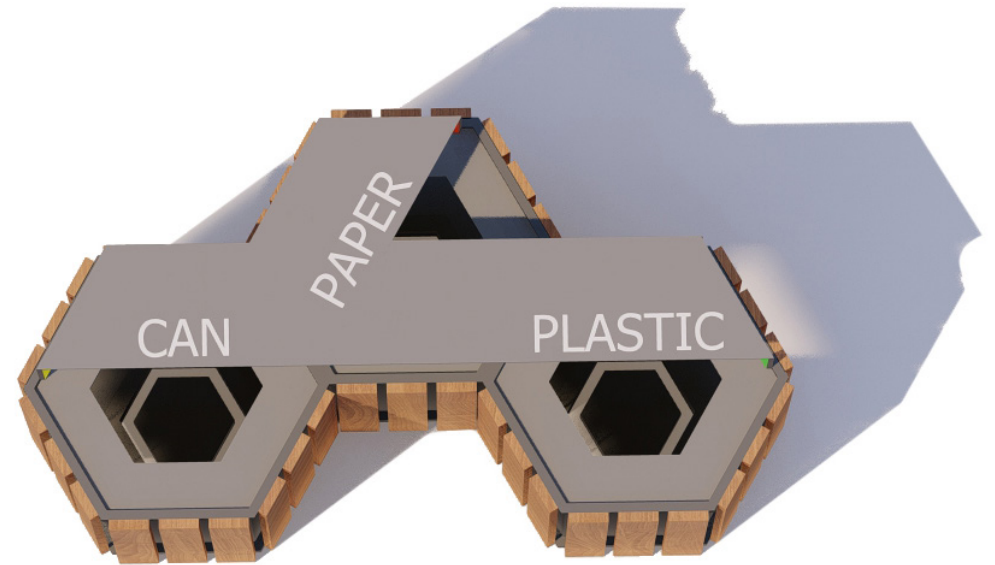

DTS-HXB-09-PS-01 FRONT VIEW

TOP VIEW

DOOR OPENING

Product Data	
Code	DTS-HXB-09
Length	1276 mm
Width	473 mm
Total Height	1000 mm

Hex Box Triple Litter Bin

dotsdesignhouse.com
info@dotsdesignhouse.com

1

2

1. Hex Box Bench
2. Hex Box Bicycle Rack
3. Hex Box Bollard
4. Hex Box Boxed Bench
5. Hex Box Hammock
6. Hex Box Single Stack Bench Small
7. Hex Box Single Stack Bench Large
8. Hex Box Single Litter Bin
9. Hex Box Triple Litter Bin
10. Hex Box Triple Stack Bench