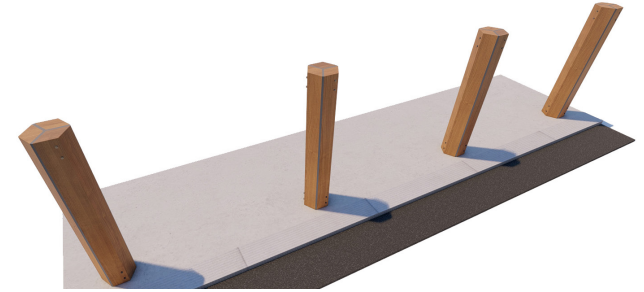

1

2

3

4

5

6

7

8

9

10

1. Hex Box Bench
2. Hex Box Bicycle Rack
3. Hex Box Bollard
4. Hex Box Boxed Bench
5. Hex Box Hammock
6. Hex Box Single Stack Bench Small
7. Hex Box Single Stack Bench Large
8. Hex Box Single Litter Bin
9. Hex Box Triple Litter Bin
10. Hex Box Triple Stack Bench