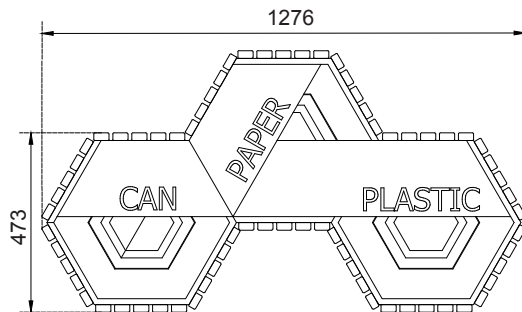

DTS-HXB-09-PS-01 FRONT VIEW

TOP VIEW

DOOR OPENING

Product Data	
Code	DTS-HXB-09
Length	1276 mm
Width	473 mm
Total Height	1000 mm

Hex Box Triple Litter Bin

dotsdesignhouse.com
info@dotsdesignhouse.com

1

2