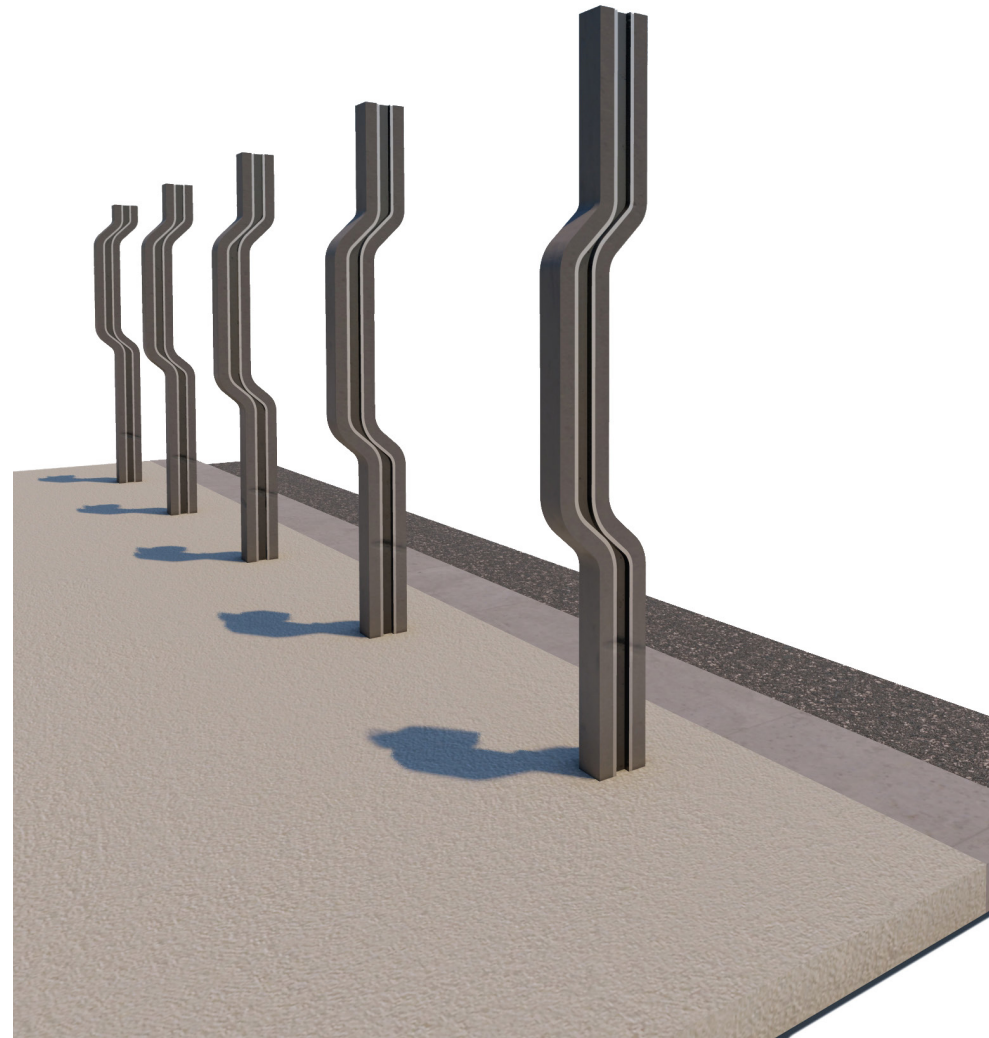

Product Data	
Code	DTS-RYM-01
Length	181 mm
Width	100 mm
Total Height	900 mm

Rhythm Family

Rhythm Family

1. Folded Bollard
2. Folded Bollard Cycle Rack A
3. Folded Bicycle Rack Type A
4. Folded Bicycle Rack Type B
5. Folded Bicycle Rack Type C
6. Folded Bollard Cycle Rack A
7. Folded Litter Bin
8. Folded Modular Bench