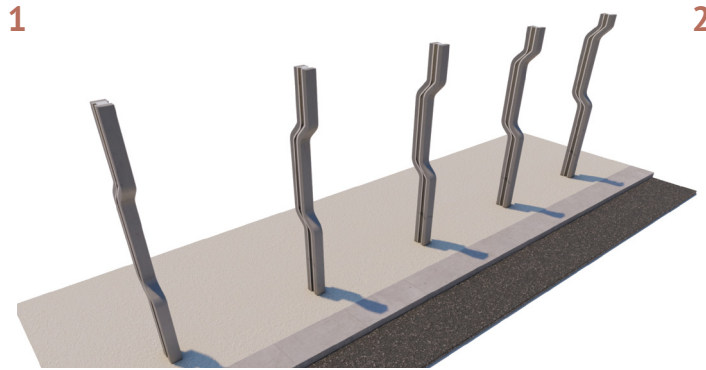

Product Data	
Code	DTS-RYM-01
Length	181 mm
Width	100 mm
Total Height	900 mm

Rhythm Family

Rhythm Family

1. Folded Bollard
2. Folded Bollard Cycle Rack A
3. Folded Bicycle Rack Type A
4. Folded Bicycle Rack Type B
5. Folded Bicycle Rack Type C
6. Folded Bollard Cycle Rack A
7. Folded Litter Bin
8. Folded Modular Bench