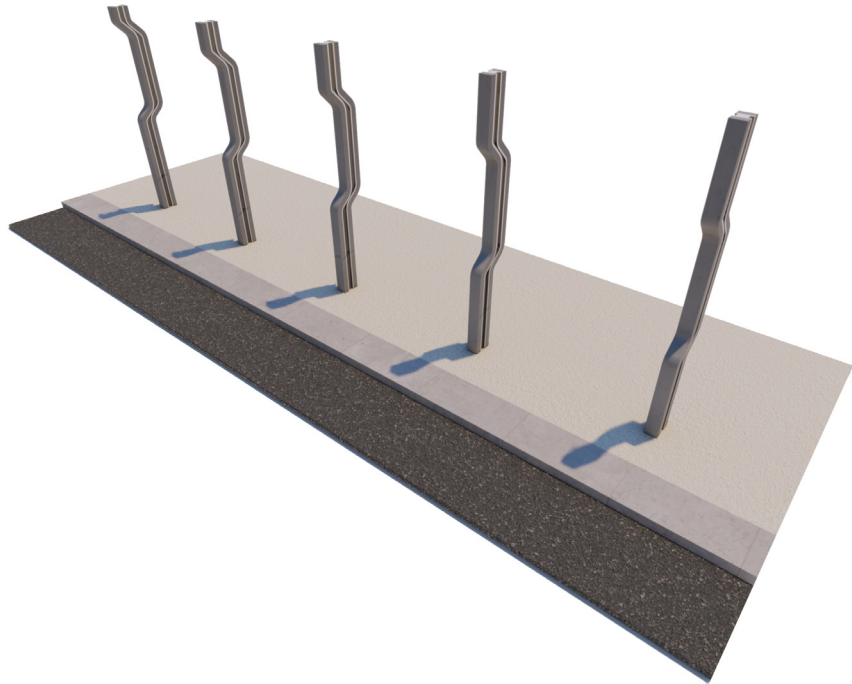

Product Data	
Code	DTS-RYM-01
Length	181 mm
Width	100 mm
Total Height	900 mm

Rhythm Family

Rhythm Family

1. Folded Bollard
2. Folded Bollard Cycle Rack A
3. Folded Bicycle Rack Type A
4. Folded Bicycle Rack Type B
5. Folded Bicycle Rack Type C
6. Folded Bollard Cycle Rack A
7. Folded Litter Bin
8. Folded Modular Bench