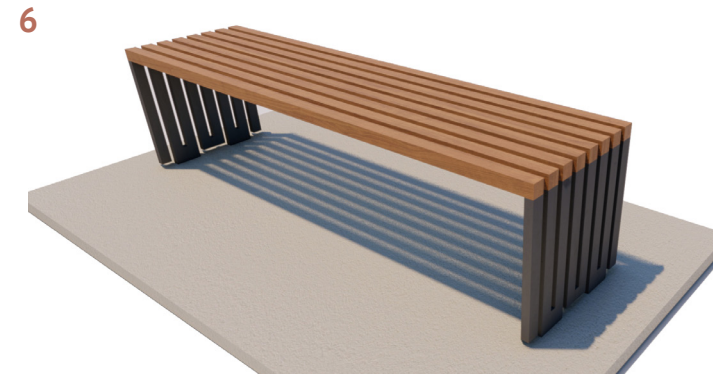

Product Data	
Code	DTS-RYM-01
Length	181 mm
Width	100 mm
Total Height	900 mm

Rhythm Family

Rhythm Family

1. Folded Bollard
2. Folded Bollard Cycle Rack A
3. Folded Bicycle Rack Type A
4. Folded Bicycle Rack Type B
5. Folded Bicycle Rack Type C
6. Folded Bollard Cycle Rack A
7. Folded Litter Bin
8. Folded Modular Bench