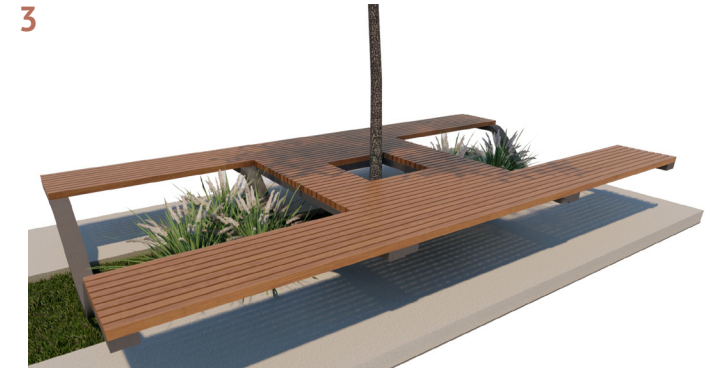

Product Data	
Code	DTS-RYM-01
Length	181 mm
Width	100 mm
Total Height	900 mm

Rhythm Family

Rhythm Family

1. Folded Bollard
2. Folded Bollard Cycle Rack A
3. Folded Bicycle Rack Type A
4. Folded Bicycle Rack Type B
5. Folded Bicycle Rack Type C
6. Folded Bollard Cycle Rack A
7. Folded Litter Bin
8. Folded Modular Bench