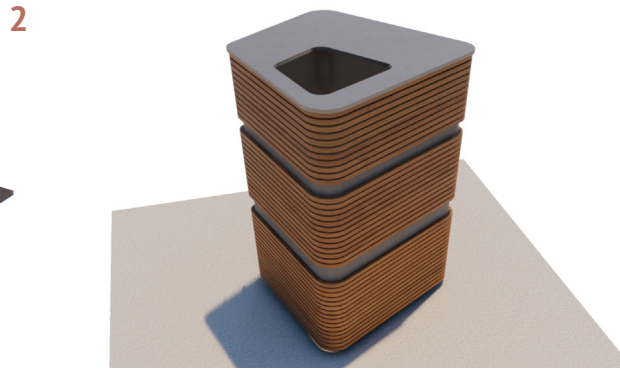

Product Data	
Code	DTS-RYM-01
Length	181 mm
Width	100 mm
Total Height	900 mm

Rhythm Family

Rhythm Family

1. Folded Bollard
2. Folded Bollard Cycle Rack A
3. Folded Bicycle Rack Type A
4. Folded Bicycle Rack Type B
5. Folded Bicycle Rack Type C
6. Folded Bollard Cycle Rack A
7. Folded Litter Bin
8. Folded Modular Bench