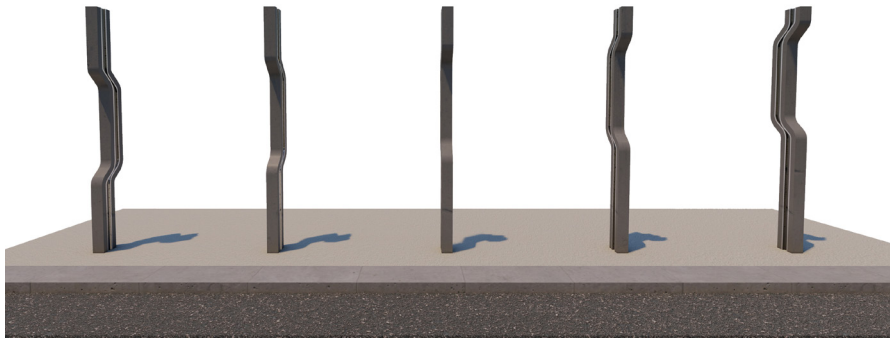

Product Data	
Code	DTS-RYM-01
Length	181 mm
Width	100 mm
Total Height	900 mm

Rhythm Family

Rhythm Family

1. Folded Bollard
2. Folded Bollard Cycle Rack A
3. Folded Bicycle Rack Type A
4. Folded Bicycle Rack Type B
5. Folded Bicycle Rack Type C
6. Folded Bollard Cycle Rack A
7. Folded Litter Bin
8. Folded Modular Bench