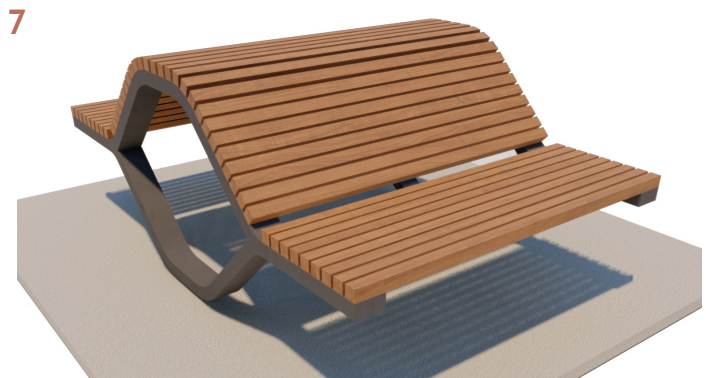

Product Data	
Code	DTS-RYM-01
Length	181 mm
Width	100 mm
Total Height	900 mm

Rhythm Family

Rhythm Family

1. Folded Bollard
2. Folded Bollard Cycle Rack A
3. Folded Bicycle Rack Type A
4. Folded Bicycle Rack Type B
5. Folded Bicycle Rack Type C
6. Folded Bollard Cycle Rack A
7. Folded Litter Bin
8. Folded Modular Bench