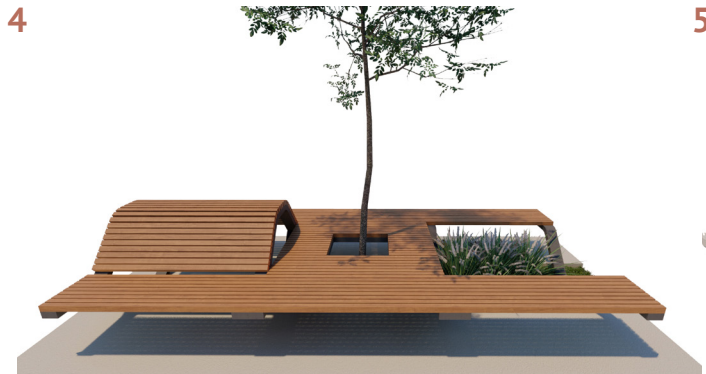

Product Data	
Code	DTS-RYM-01
Length	181 mm
Width	100 mm
Total Height	900 mm

Rhythm Family

Rhythm Family

1. Folded Bollard
2. Folded Bollard Cycle Rack A
3. Folded Bicycle Rack Type A
4. Folded Bicycle Rack Type B
5. Folded Bicycle Rack Type C
6. Folded Bollard Cycle Rack A
7. Folded Litter Bin
8. Folded Modular Bench