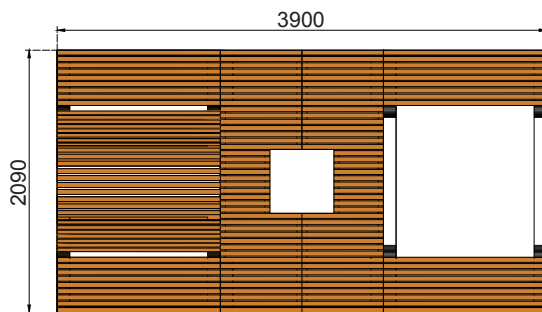

SIDE VIEW

TOP VIEW

FRONT VIEW

Product Data	
Code	DTS-RYM-04
Length	3900 mm
Width	2090 mm
Total Height	810 mm

Rhythm Modular Bench 2

dotsdesignhouse.com
info@dotsdesignhouse.com

Rhythm Family

Rhythm Family