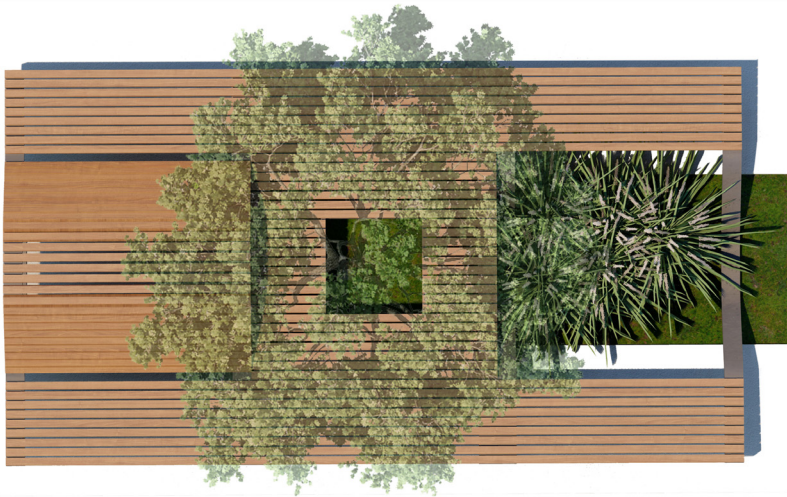

SIDE VIEW

TOP VIEW

FRONT VIEW

Product Data	
Code	DTS-RYM-04
Length	3900 mm
Width	2090 mm
Total Height	810 mm

Rhythm Modular Bench 2

dotsdesignhouse.com
info@dotsdesignhouse.com

Rhythm Family

Rhythm Family