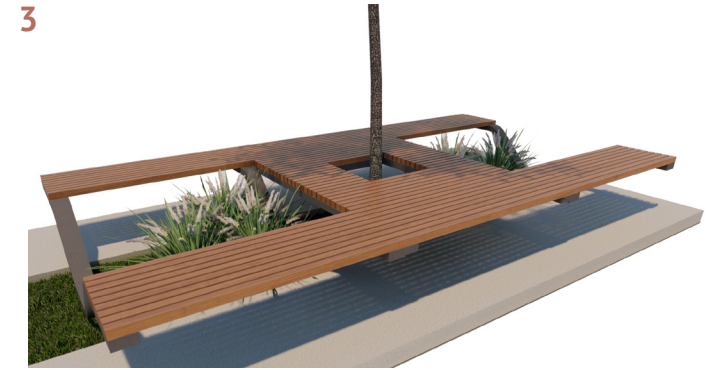

SIDE VIEW

TOP VIEW

FRONT VIEW

Product Data	
Code	DTS-RYM-04
Length	3900 mm
Width	2090 mm
Total Height	810 mm

Rhythm Modular Bench 2

dotsdesignhouse.com
info@dotsdesignhouse.com

Rhythm Family

Rhythm Family

1. Folded Bollard
2. Folded Bollard Cycle Rack A
3. Folded Bicycle Rack Type A
4. Folded Bicycle Rack Type B
5. Folded Bicycle Rack Type C
6. Folded Bollard Cycle Rack A
7. Folded Litter Bin
8. Folded Modular Bench