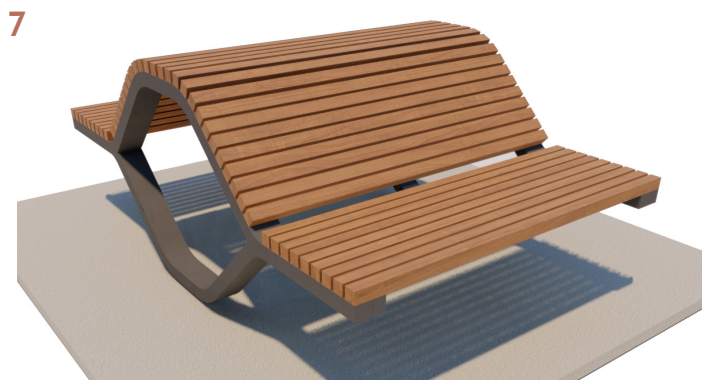

SIDE VIEW

TOP VIEW

FRONT VIEW

Product Data	
Code	DTS-RYM-04
Length	3900 mm
Width	2090 mm
Total Height	810 mm

Rhythm Modular Bench 2

dotsdesignhouse.com
info@dotsdesignhouse.com

Rhythm Family

Rhythm Family

1. Folded Bollard
2. Folded Bollard Cycle Rack A
3. Folded Bicycle Rack Type A
4. Folded Bicycle Rack Type B
5. Folded Bicycle Rack Type C
6. Folded Bollard Cycle Rack A
7. Folded Litter Bin
8. Folded Modular Bench