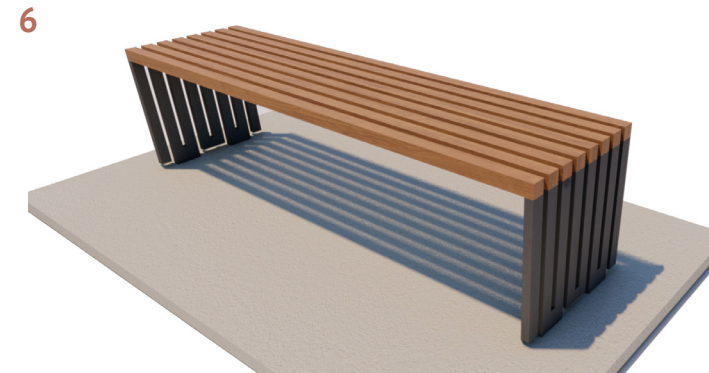

SIDE VIEW

TOP VIEW

FRONT VIEW

Product Data	
Code	DTS-RYM-04
Length	3900 mm
Width	2090 mm
Total Height	810 mm

Rhythm Modular Bench 2

dotsdesignhouse.com
info@dotsdesignhouse.com

Rhythm Family

Rhythm Family

1. Folded Bollard
2. Folded Bollard Cycle Rack A
3. Folded Bicycle Rack Type A
4. Folded Bicycle Rack Type B
5. Folded Bicycle Rack Type C
6. Folded Bollard Cycle Rack A
7. Folded Litter Bin
8. Folded Modular Bench