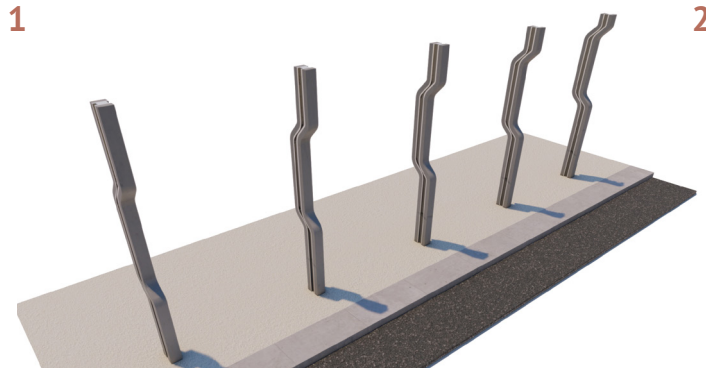

SIDE VIEW

TOP VIEW

FRONT VIEW

Product Data	
Code	DTS-RYM-04
Length	3900 mm
Width	2090 mm
Total Height	810 mm

Rhythm Modular Bench 2

dotsdesignhouse.com
info@dotsdesignhouse.com

Rhythm Family

Rhythm Family

1. Folded Bollard
2. Folded Bollard Cycle Rack A
3. Folded Bicycle Rack Type A
4. Folded Bicycle Rack Type B
5. Folded Bicycle Rack Type C
6. Folded Bollard Cycle Rack A
7. Folded Litter Bin
8. Folded Modular Bench