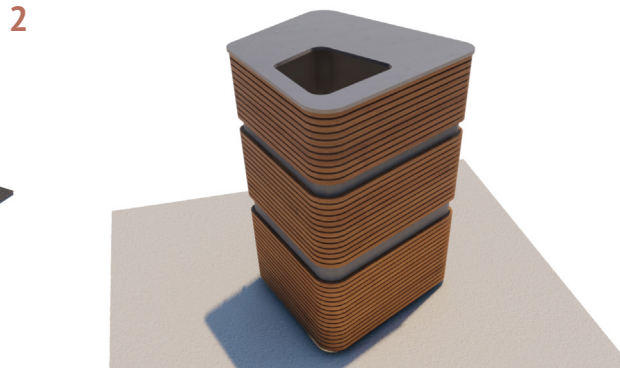

SIDE VIEW

TOP VIEW

FRONT VIEW

Product Data	
Code	DTS-RYM-04
Length	3900 mm
Width	2090 mm
Total Height	810 mm

Rhythm Modular Bench 2

dotsdesignhouse.com
info@dotsdesignhouse.com

Rhythm Family

Rhythm Family

1. Folded Bollard
2. Folded Bollard Cycle Rack A
3. Folded Bicycle Rack Type A
4. Folded Bicycle Rack Type B
5. Folded Bicycle Rack Type C
6. Folded Bollard Cycle Rack A
7. Folded Litter Bin
8. Folded Modular Bench