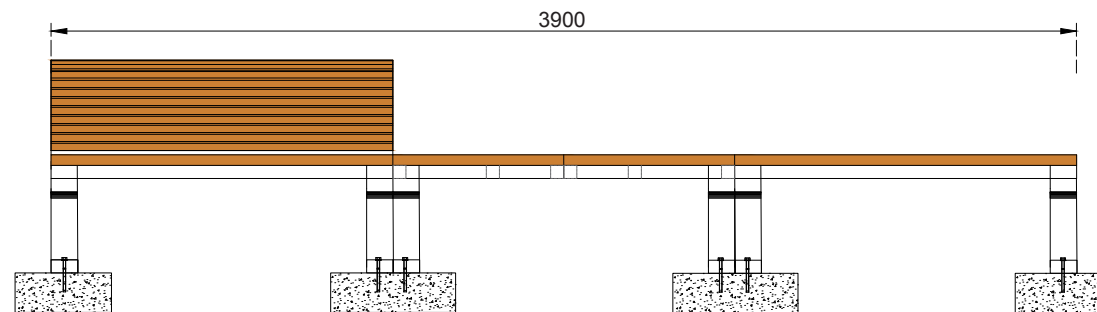

SIDE VIEW

TOP VIEW

FRONT VIEW

Product Data	
Code	DTS-RYM-04
Length	3900 mm
Width	2090 mm
Total Height	810 mm

Rhythm Modular Bench 2

dotsdesignhouse.com
info@dotsdesignhouse.com

Rhythm Family

Rhythm Family

1. Folded Bollard
2. Folded Bollard Cycle Rack A
3. Folded Bicycle Rack Type A
4. Folded Bicycle Rack Type B
5. Folded Bicycle Rack Type C
6. Folded Bollard Cycle Rack A
7. Folded Litter Bin
8. Folded Modular Bench