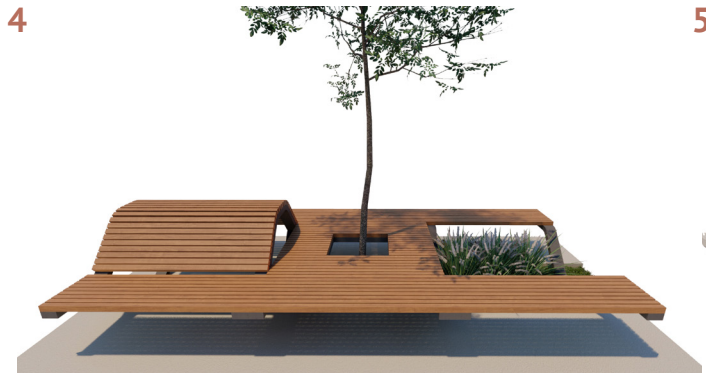

SIDE VIEW

TOP VIEW

FRONT VIEW

Product Data	
Code	DTS-RYM-04
Length	3900 mm
Width	2090 mm
Total Height	810 mm

Rhythm Modular Bench 2

dotsdesignhouse.com
info@dotsdesignhouse.com

Rhythm Family

Rhythm Family

1. Folded Bollard
2. Folded Bollard Cycle Rack A
3. Folded Bicycle Rack Type A
4. Folded Bicycle Rack Type B
5. Folded Bicycle Rack Type C
6. Folded Bollard Cycle Rack A
7. Folded Litter Bin
8. Folded Modular Bench