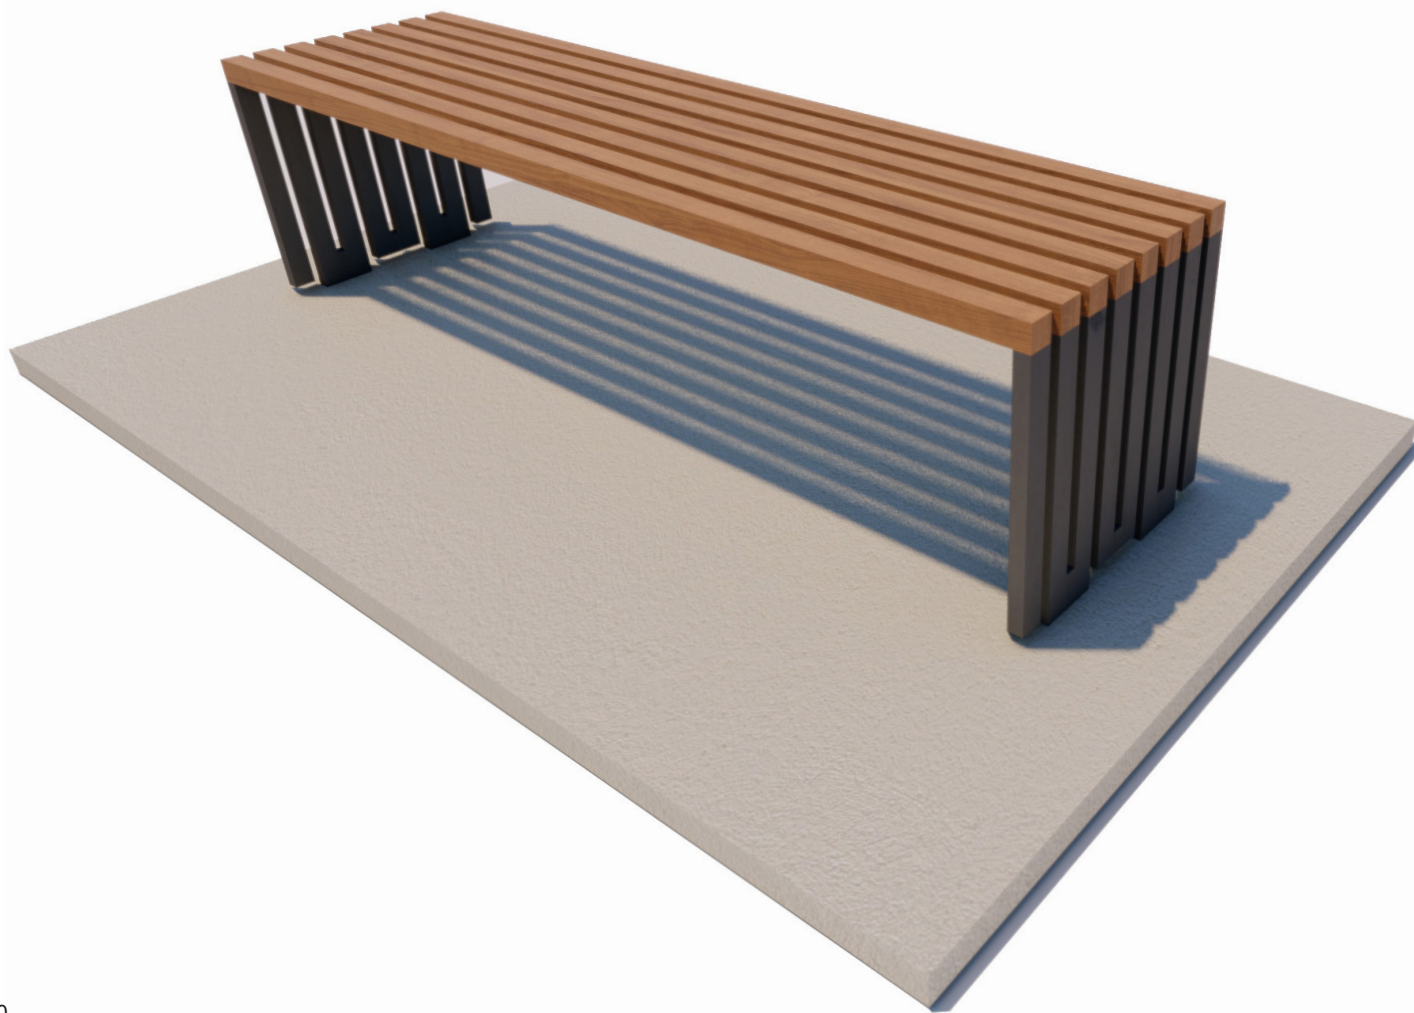

Rhythm Simple Bench 1

dotsdesignhouse.com
info@dotsdesignhouse.com

SIDE VIEW

FRONT VIEW

TOP VIEW

Product Data	
Code	DTS-RYM-06
Length	1800 mm
Width	460 mm
Total Height	450 mm

Rhythm Simple Bench 1

dotsdesignhouse.com
info@dotsdesignhouse.com

Rhythm Family

Rhythm Family

1. Folded Bollard
2. Folded Bollard Cycle Rack A
3. Folded Bicycle Rack Type A
4. Folded Bicycle Rack Type B
5. Folded Bicycle Rack Type C
6. Folded Bollard Cycle Rack A
7. Folded Litter Bin
8. Folded Modular Bench