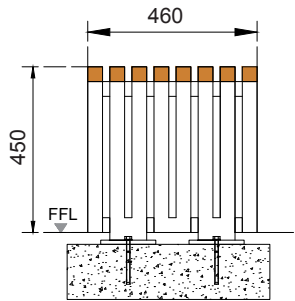

Rhythm Simple Bench 1

dotsdesignhouse.com
info@dotsdesignhouse.com

SIDE VIEW

FRONT VIEW

TOP VIEW

Product Data	
Code	DTS-RYM-06
Length	1800 mm
Width	460 mm
Total Height	450 mm

Rhythm Simple Bench 1

dotsdesignhouse.com
info@dotsdesignhouse.com

Rhythm Family

Rhythm Family

1. Folded Bollard
2. Folded Bollard Cycle Rack A
3. Folded Bicycle Rack Type A
4. Folded Bicycle Rack Type B
5. Folded Bicycle Rack Type C
6. Folded Bollard Cycle Rack A
7. Folded Litter Bin
8. Folded Modular Bench