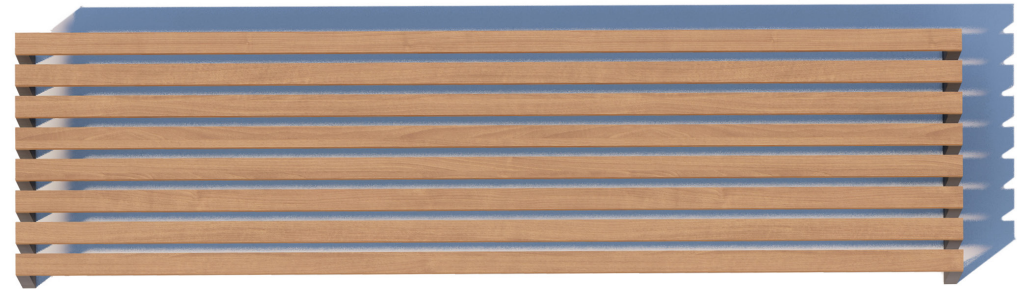

Rhythm Simple Bench 1

dotsdesignhouse.com
info@dotsdesignhouse.com

SIDE VIEW

FRONT VIEW

TOP VIEW

Product Data	
Code	DTS-RYM-06
Length	1800 mm
Width	460 mm
Total Height	450 mm

Rhythm Simple Bench 1

dotsdesignhouse.com
info@dotsdesignhouse.com

Rhythm Family

Rhythm Family

1. Folded Bollard
2. Folded Bollard Cycle Rack A
3. Folded Bicycle Rack Type A
4. Folded Bicycle Rack Type B
5. Folded Bicycle Rack Type C
6. Folded Bollard Cycle Rack A
7. Folded Litter Bin
8. Folded Modular Bench