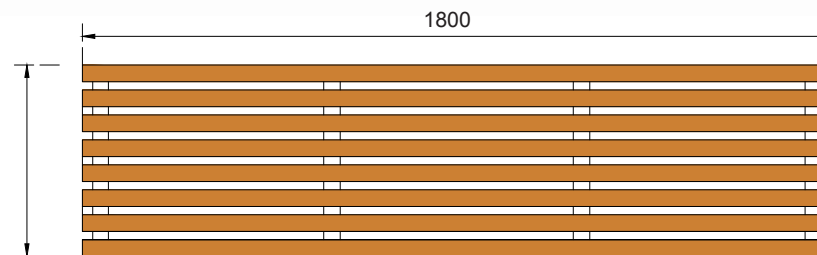

Rhythm Simple Bench 1

dotsdesignhouse.com
info@dotsdesignhouse.com

SIDE VIEW

FRONT VIEW

TOP VIEW

Product Data	
Code	DTS-RYM-06
Length	1800 mm
Width	460 mm
Total Height	450 mm

Rhythm Simple Bench 1

dotsdesignhouse.com
info@dotsdesignhouse.com