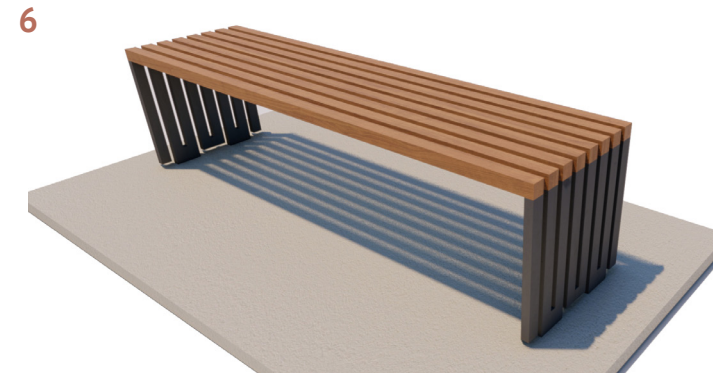

Rhythm Simple Bench 1

dotsdesignhouse.com
info@dotsdesignhouse.com

SIDE VIEW

FRONT VIEW

TOP VIEW

Product Data	
Code	DTS-RYM-06
Length	1800 mm
Width	460 mm
Total Height	450 mm

Rhythm Simple Bench 1

dotsdesignhouse.com
info@dotsdesignhouse.com

Rhythm Family

Rhythm Family

1. Folded Bollard
2. Folded Bollard Cycle Rack A
3. Folded Bicycle Rack Type A
4. Folded Bicycle Rack Type B
5. Folded Bicycle Rack Type C
6. Folded Bollard Cycle Rack A
7. Folded Litter Bin
8. Folded Modular Bench