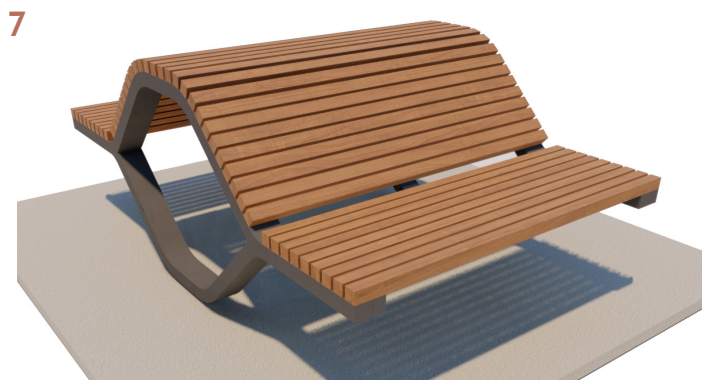

Rhythm Simple Bench 1

dotsdesignhouse.com
info@dotsdesignhouse.com

SIDE VIEW

FRONT VIEW

TOP VIEW

Product Data	
Code	DTS-RYM-06
Length	1800 mm
Width	460 mm
Total Height	450 mm

Rhythm Simple Bench 1

dotsdesignhouse.com
info@dotsdesignhouse.com

Rhythm Family

Rhythm Family

1. Folded Bollard
2. Folded Bollard Cycle Rack A
3. Folded Bicycle Rack Type A
4. Folded Bicycle Rack Type B
5. Folded Bicycle Rack Type C
6. Folded Bollard Cycle Rack A
7. Folded Litter Bin
8. Folded Modular Bench