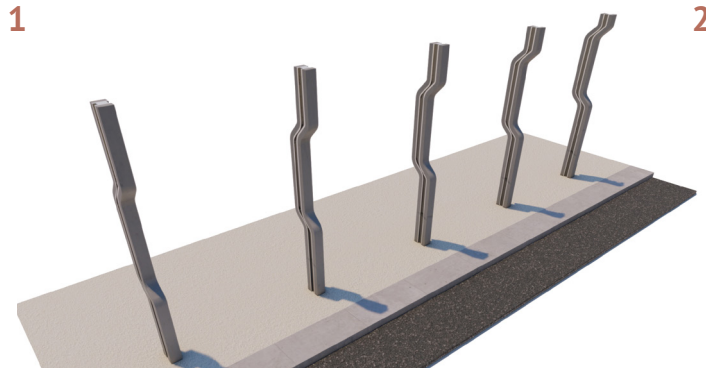

Rhythm Simple Bench 1

dotsdesignhouse.com
info@dotsdesignhouse.com

SIDE VIEW

FRONT VIEW

TOP VIEW

Product Data	
Code	DTS-RYM-06
Length	1800 mm
Width	460 mm
Total Height	450 mm

Rhythm Simple Bench 1

dotsdesignhouse.com
info@dotsdesignhouse.com

Rhythm Family

Rhythm Family

1. Folded Bollard
2. Folded Bollard Cycle Rack A
3. Folded Bicycle Rack Type A
4. Folded Bicycle Rack Type B
5. Folded Bicycle Rack Type C
6. Folded Bollard Cycle Rack A
7. Folded Litter Bin
8. Folded Modular Bench