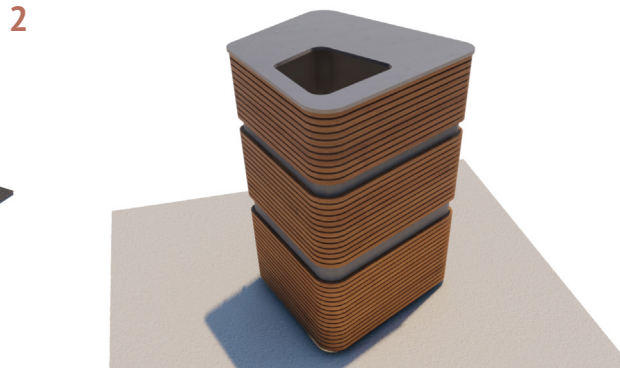

Rhythm Simple Bench 1

dotsdesignhouse.com
info@dotsdesignhouse.com

SIDE VIEW

FRONT VIEW

TOP VIEW

Product Data	
Code	DTS-RYM-06
Length	1800 mm
Width	460 mm
Total Height	450 mm

Rhythm Simple Bench 1

dotsdesignhouse.com
info@dotsdesignhouse.com

Rhythm Family

Rhythm Family

1. Folded Bollard
2. Folded Bollard Cycle Rack A
3. Folded Bicycle Rack Type A
4. Folded Bicycle Rack Type B
5. Folded Bicycle Rack Type C
6. Folded Bollard Cycle Rack A
7. Folded Litter Bin
8. Folded Modular Bench