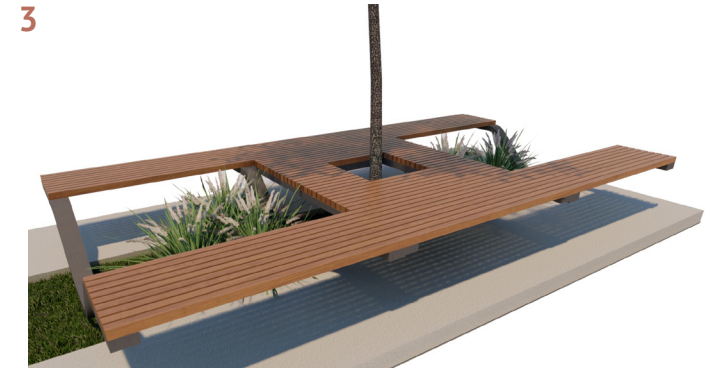

Rhythm Simple Bench 1

dotsdesignhouse.com
info@dotsdesignhouse.com

SIDE VIEW

FRONT VIEW

TOP VIEW

Product Data	
Code	DTS-RYM-06
Length	1800 mm
Width	460 mm
Total Height	450 mm

Rhythm Simple Bench 1

dotsdesignhouse.com
info@dotsdesignhouse.com

Rhythm Family

Rhythm Family

1. Folded Bollard
2. Folded Bollard Cycle Rack A
3. Folded Bicycle Rack Type A
4. Folded Bicycle Rack Type B
5. Folded Bicycle Rack Type C
6. Folded Bollard Cycle Rack A
7. Folded Litter Bin
8. Folded Modular Bench