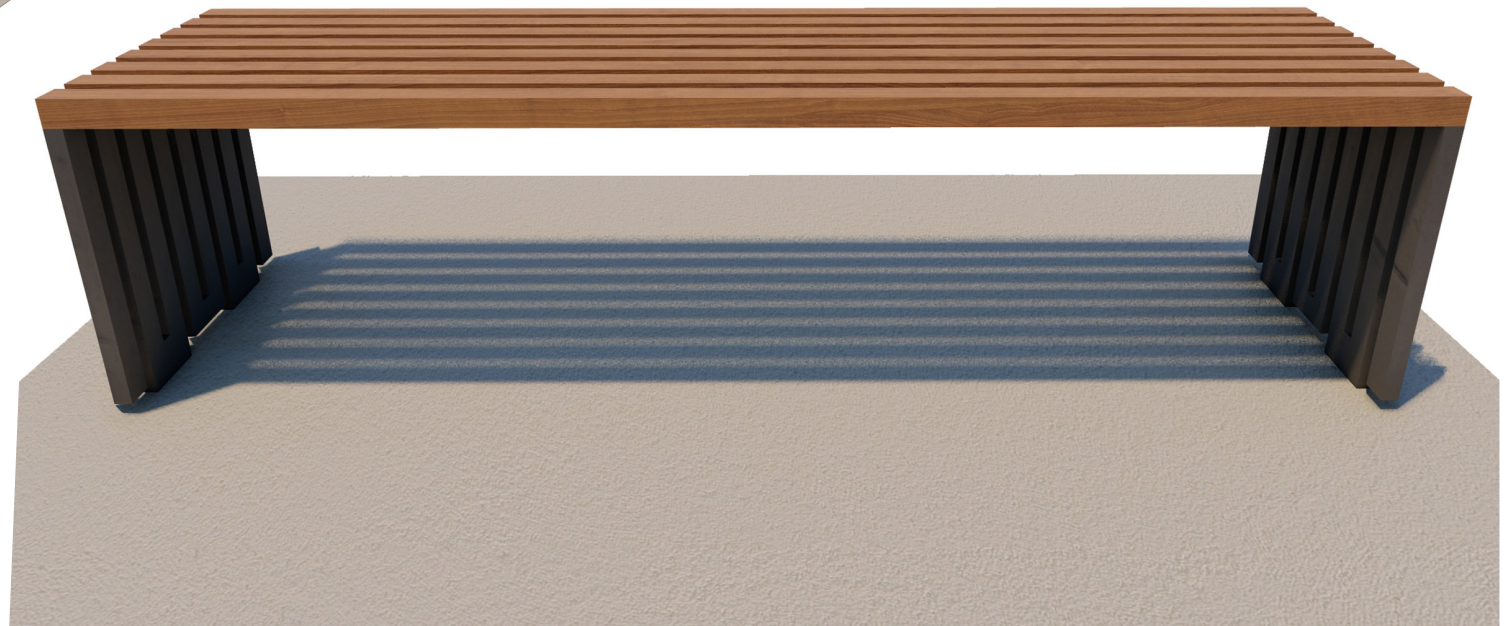

Rhythm Simple Bench 1

dotsdesignhouse.com
info@dotsdesignhouse.com

SIDE VIEW

FRONT VIEW

TOP VIEW

Product Data	
Code	DTS-RYM-06
Length	1800 mm
Width	460 mm
Total Height	450 mm

Rhythm Simple Bench 1

dotsdesignhouse.com
info@dotsdesignhouse.com

Rhythm Family

Rhythm Family

1. Folded Bollard
2. Folded Bollard Cycle Rack A
3. Folded Bicycle Rack Type A
4. Folded Bicycle Rack Type B
5. Folded Bicycle Rack Type C
6. Folded Bollard Cycle Rack A
7. Folded Litter Bin
8. Folded Modular Bench