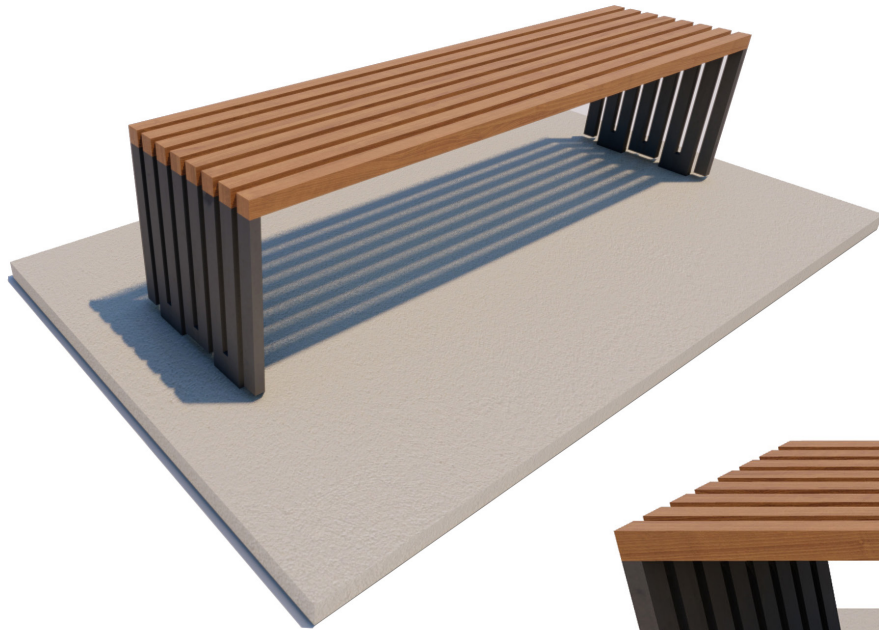

Rhythm Simple Bench 1

dotsdesignhouse.com
info@dotsdesignhouse.com

SIDE VIEW

FRONT VIEW

TOP VIEW

Product Data	
Code	DTS-RYM-06
Length	1800 mm
Width	460 mm
Total Height	450 mm

Rhythm Simple Bench 1

dotsdesignhouse.com
info@dotsdesignhouse.com

Rhythm Family

Rhythm Family

1. Folded Bollard
2. Folded Bollard Cycle Rack A
3. Folded Bicycle Rack Type A
4. Folded Bicycle Rack Type B
5. Folded Bicycle Rack Type C
6. Folded Bollard Cycle Rack A
7. Folded Litter Bin
8. Folded Modular Bench