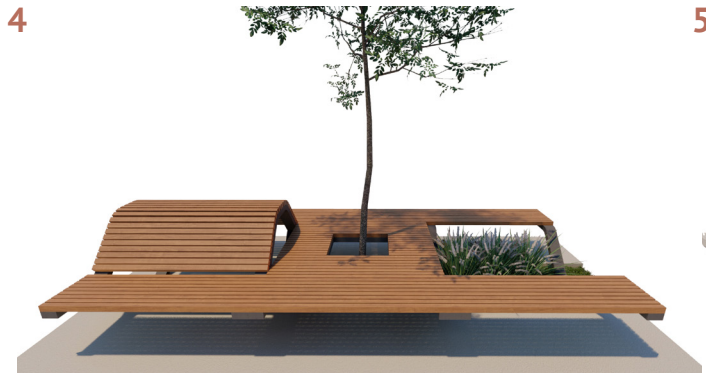

Rhythm Simple Bench 1

dotsdesignhouse.com
info@dotsdesignhouse.com

SIDE VIEW

FRONT VIEW

TOP VIEW

Product Data	
Code	DTS-RYM-06
Length	1800 mm
Width	460 mm
Total Height	450 mm

Rhythm Simple Bench 1

dotsdesignhouse.com
info@dotsdesignhouse.com

Rhythm Family

Rhythm Family

1. Folded Bollard
2. Folded Bollard Cycle Rack A
3. Folded Bicycle Rack Type A
4. Folded Bicycle Rack Type B
5. Folded Bicycle Rack Type C
6. Folded Bollard Cycle Rack A
7. Folded Litter Bin
8. Folded Modular Bench