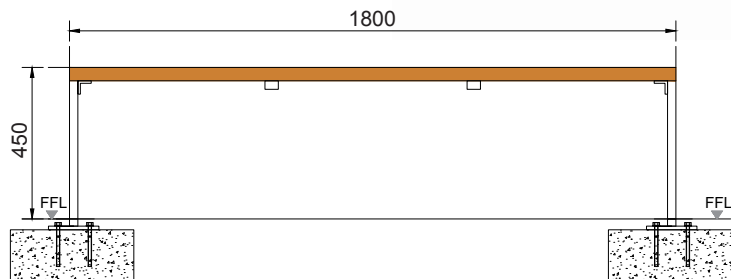

Rhythm Simple Bench 1

dotsdesignhouse.com
info@dotsdesignhouse.com

SIDE VIEW

FRONT VIEW

TOP VIEW

Product Data	
Code	DTS-RYM-06
Length	1800 mm
Width	460 mm
Total Height	450 mm

Rhythm Simple Bench 1

dotsdesignhouse.com
info@dotsdesignhouse.com

Rhythm Family

Rhythm Family

1. Folded Bollard
2. Folded Bollard Cycle Rack A
3. Folded Bicycle Rack Type A
4. Folded Bicycle Rack Type B
5. Folded Bicycle Rack Type C
6. Folded Bollard Cycle Rack A
7. Folded Litter Bin
8. Folded Modular Bench