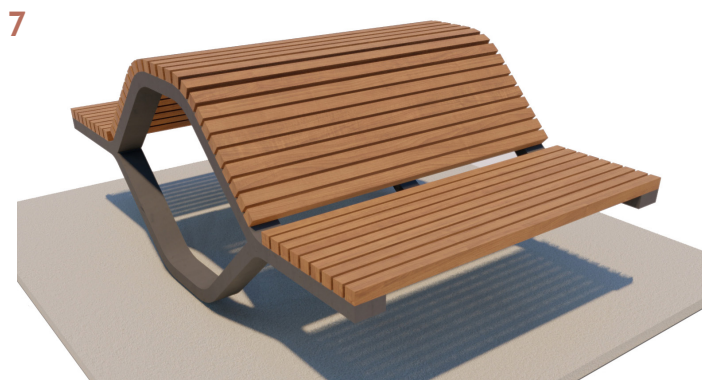

Rhythm Simple Bench 2

dotsdesignhouse.com
info@dotsdesignhouse.com

SIDE VIEW

TOP VIEW

Product Data	
Code	DTS-RYM-07
Length	2090 mm
Width	1300 mm
Seat Height	450 mm
Total Height	810 mm

Rhythm Simple Bench 2

dotsdesignhouse.com
info@dotsdesignhouse.com

Rhythm Family

Rhythm Family

1. Folded Bollard
2. Folded Bollard Cycle Rack A
3. Folded Bicycle Rack Type A
4. Folded Bicycle Rack Type B
5. Folded Bicycle Rack Type C
6. Folded Bollard Cycle Rack A
7. Folded Litter Bin
8. Folded Modular Bench