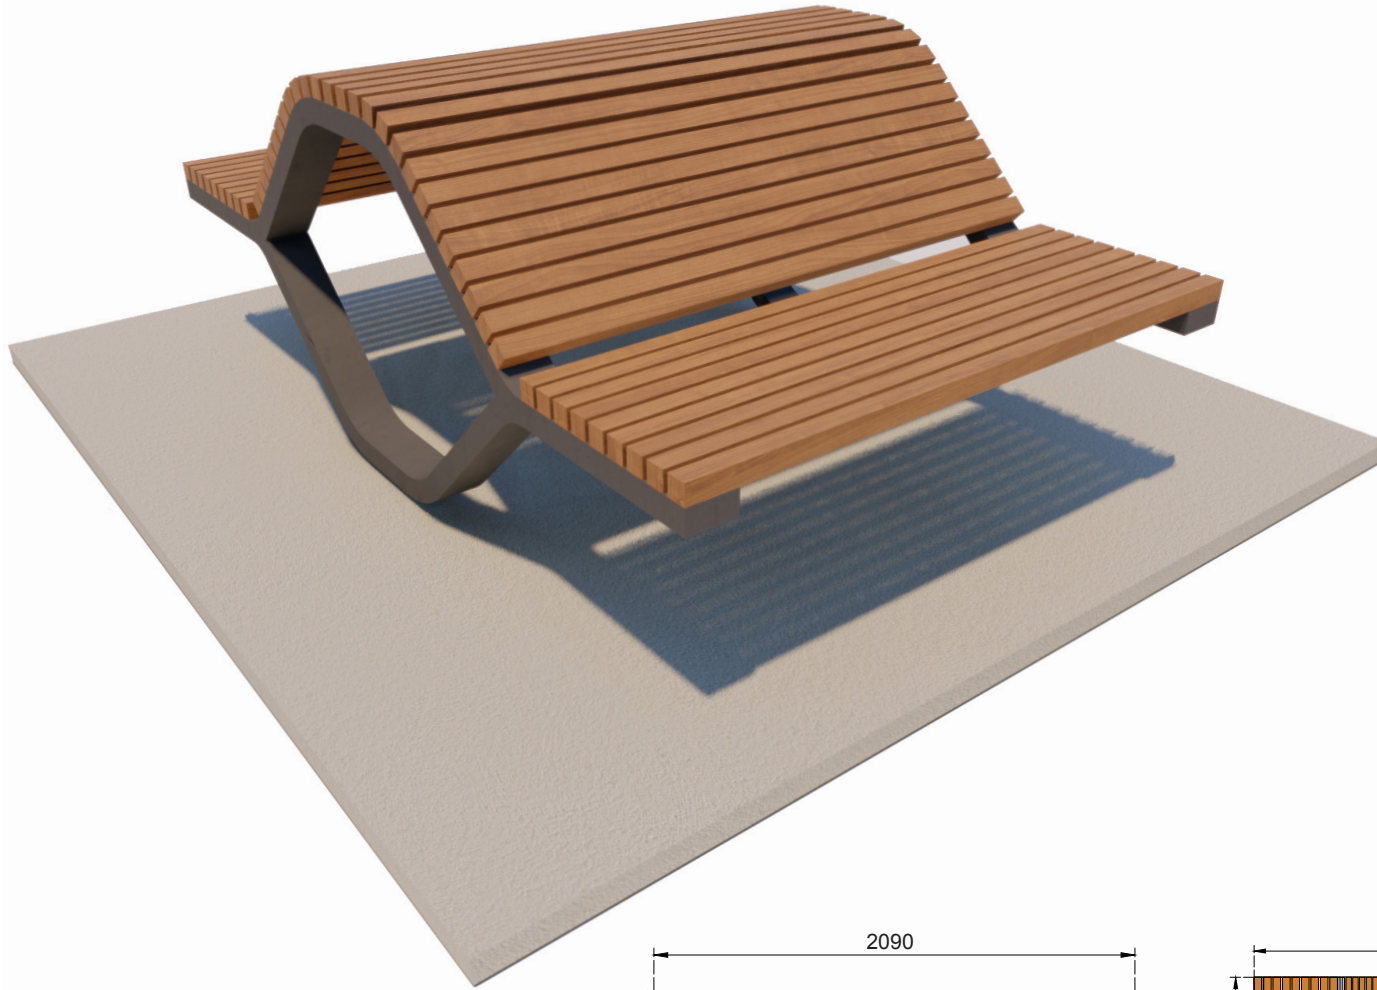

Rhythm Simple Bench 2

dotsdesignhouse.com
info@dotsdesignhouse.com

SIDE VIEW

TOP VIEW

Product Data	
Code	DTS-RYM-07
Length	2090 mm
Width	1300 mm
Seat Height	450 mm
Total Height	810 mm

Rhythm Simple Bench 2

dotsdesignhouse.com
info@dotsdesignhouse.com

Rhythm Family

Rhythm Family

1. Folded Bollard
2. Folded Bollard Cycle Rack A
3. Folded Bicycle Rack Type A
4. Folded Bicycle Rack Type B
5. Folded Bicycle Rack Type C
6. Folded Bollard Cycle Rack A
7. Folded Litter Bin
8. Folded Modular Bench