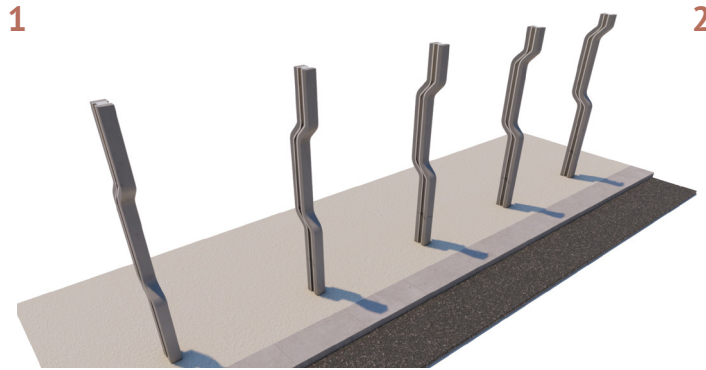

Rhythm Simple Bench 2

dotsdesignhouse.com
info@dotsdesignhouse.com

SIDE VIEW

TOP VIEW

Product Data	
Code	DTS-RYM-07
Length	2090 mm
Width	1300 mm
Seat Height	450 mm
Total Height	810 mm

Rhythm Simple Bench 2

dotsdesignhouse.com
info@dotsdesignhouse.com

Rhythm Family

Rhythm Family

1. Folded Bollard
2. Folded Bollard Cycle Rack A
3. Folded Bicycle Rack Type A
4. Folded Bicycle Rack Type B
5. Folded Bicycle Rack Type C
6. Folded Bollard Cycle Rack A
7. Folded Litter Bin
8. Folded Modular Bench