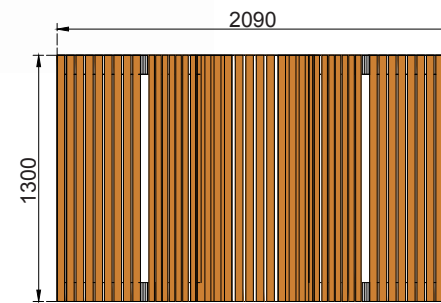

Rhythm Simple Bench 2

dotsdesignhouse.com
info@dotsdesignhouse.com

SIDE VIEW

TOP VIEW

Product Data	
Code	DTS-RYM-07
Length	2090 mm
Width	1300 mm
Seat Height	450 mm
Total Height	810 mm

Rhythm Simple Bench 2