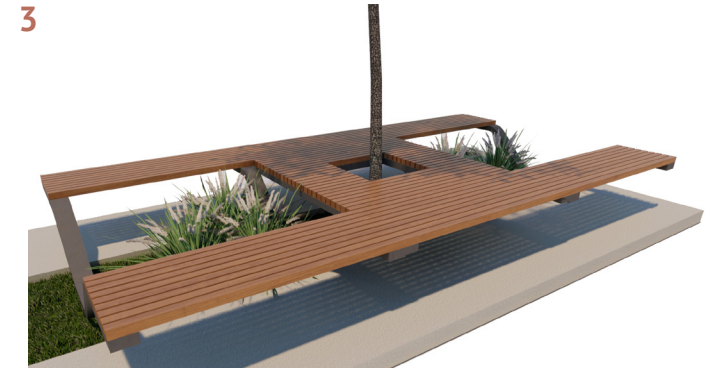

Rhythm Simple Bench 2

dotsdesignhouse.com
info@dotsdesignhouse.com

SIDE VIEW

TOP VIEW

Product Data	
Code	DTS-RYM-07
Length	2090 mm
Width	1300 mm
Seat Height	450 mm
Total Height	810 mm

Rhythm Simple Bench 2

dotsdesignhouse.com
info@dotsdesignhouse.com

Rhythm Family

Rhythm Family

1. Folded Bollard
2. Folded Bollard Cycle Rack A
3. Folded Bicycle Rack Type A
4. Folded Bicycle Rack Type B
5. Folded Bicycle Rack Type C
6. Folded Bollard Cycle Rack A
7. Folded Litter Bin
8. Folded Modular Bench