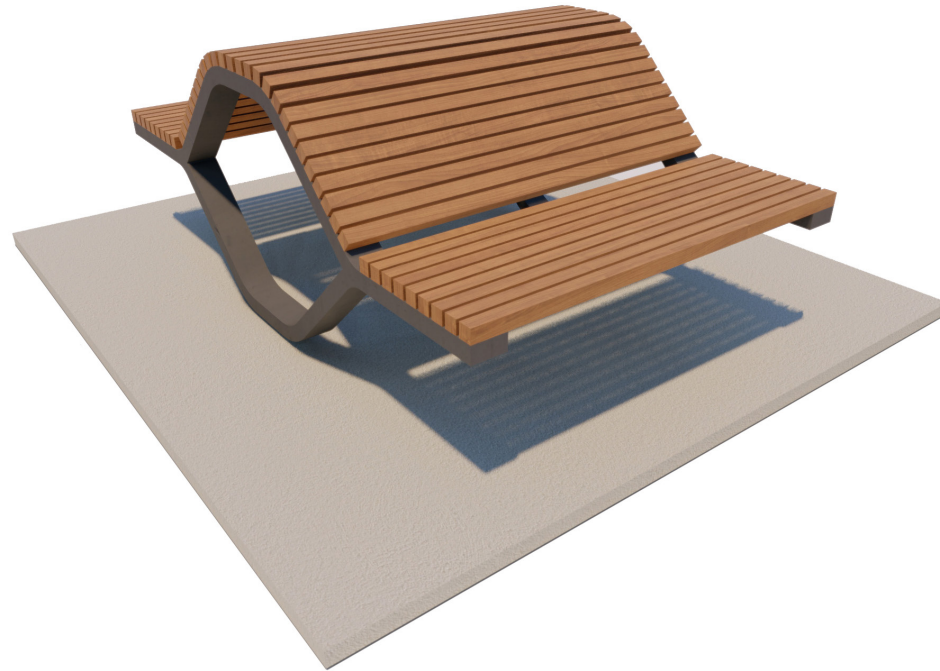

Rhythm Simple Bench 2

dotsdesignhouse.com
info@dotsdesignhouse.com

SIDE VIEW

TOP VIEW

Product Data	
Code	DTS-RYM-07
Length	2090 mm
Width	1300 mm
Seat Height	450 mm
Total Height	810 mm

Rhythm Simple Bench 2

dotsdesignhouse.com
info@dotsdesignhouse.com

Rhythm Family

Rhythm Family

1. Folded Bollard
2. Folded Bollard Cycle Rack A
3. Folded Bicycle Rack Type A
4. Folded Bicycle Rack Type B
5. Folded Bicycle Rack Type C
6. Folded Bollard Cycle Rack A
7. Folded Litter Bin
8. Folded Modular Bench