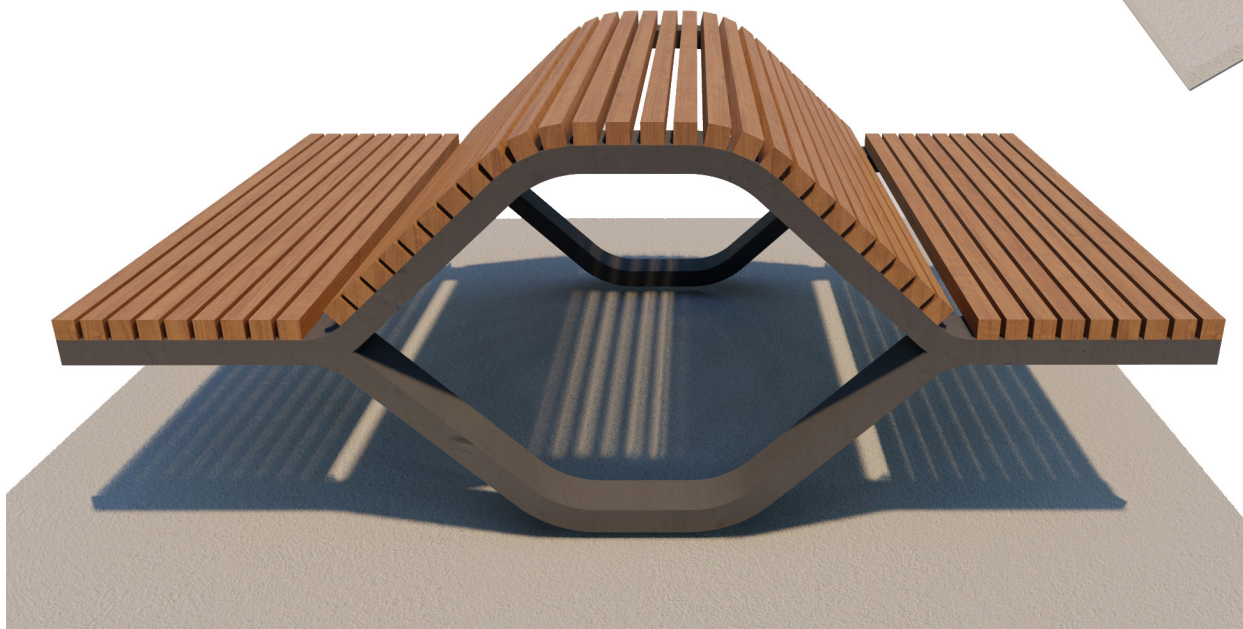

Rhythm Simple Bench 2

dotsdesignhouse.com
info@dotsdesignhouse.com

SIDE VIEW

TOP VIEW

Product Data	
Code	DTS-RYM-07
Length	2090 mm
Width	1300 mm
Seat Height	450 mm
Total Height	810 mm

Rhythm Simple Bench 2

dotsdesignhouse.com
info@dotsdesignhouse.com

Rhythm Family

Rhythm Family

1. Folded Bollard
2. Folded Bollard Cycle Rack A
3. Folded Bicycle Rack Type A
4. Folded Bicycle Rack Type B
5. Folded Bicycle Rack Type C
6. Folded Bollard Cycle Rack A
7. Folded Litter Bin
8. Folded Modular Bench