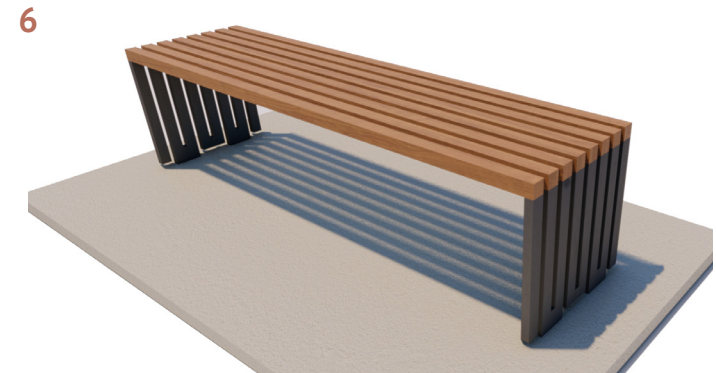

Rhythm Simple Bench 2

dotsdesignhouse.com
info@dotsdesignhouse.com

SIDE VIEW

TOP VIEW

Product Data	
Code	DTS-RYM-07
Length	2090 mm
Width	1300 mm
Seat Height	450 mm
Total Height	810 mm

Rhythm Simple Bench 2

dotsdesignhouse.com
info@dotsdesignhouse.com

Rhythm Family

Rhythm Family

1. Folded Bollard
2. Folded Bollard Cycle Rack A
3. Folded Bicycle Rack Type A
4. Folded Bicycle Rack Type B
5. Folded Bicycle Rack Type C
6. Folded Bollard Cycle Rack A
7. Folded Litter Bin
8. Folded Modular Bench