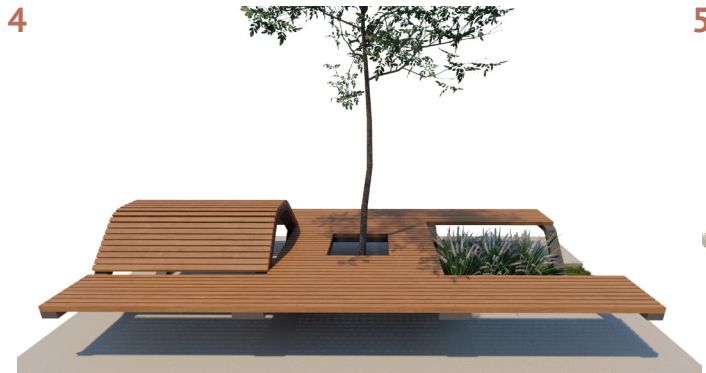

Rhythm Simple Bench 2

dotsdesignhouse.com
info@dotsdesignhouse.com

SIDE VIEW

TOP VIEW

Product Data	
Code	DTS-RYM-07
Length	2090 mm
Width	1300 mm
Seat Height	450 mm
Total Height	810 mm

Rhythm Simple Bench 2

dotsdesignhouse.com
info@dotsdesignhouse.com

Rhythm Family

Rhythm Family

1. Folded Bollard
2. Folded Bollard Cycle Rack A
3. Folded Bicycle Rack Type A
4. Folded Bicycle Rack Type B
5. Folded Bicycle Rack Type C
6. Folded Bollard Cycle Rack A
7. Folded Litter Bin
8. Folded Modular Bench