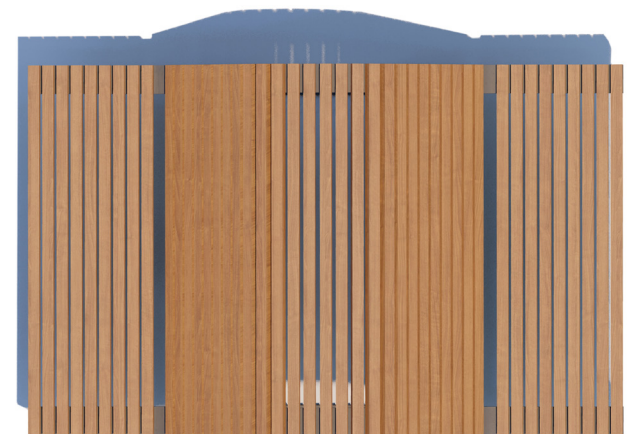

Rhythm Simple Bench 2

dotsdesignhouse.com
info@dotsdesignhouse.com

SIDE VIEW

TOP VIEW

Product Data	
Code	DTS-RYM-07
Length	2090 mm
Width	1300 mm
Seat Height	450 mm
Total Height	810 mm

Rhythm Simple Bench 2

dotsdesignhouse.com
info@dotsdesignhouse.com

Rhythm Family

Rhythm Family

1. Folded Bollard
2. Folded Bollard Cycle Rack A
3. Folded Bicycle Rack Type A
4. Folded Bicycle Rack Type B
5. Folded Bicycle Rack Type C
6. Folded Bollard Cycle Rack A
7. Folded Litter Bin
8. Folded Modular Bench