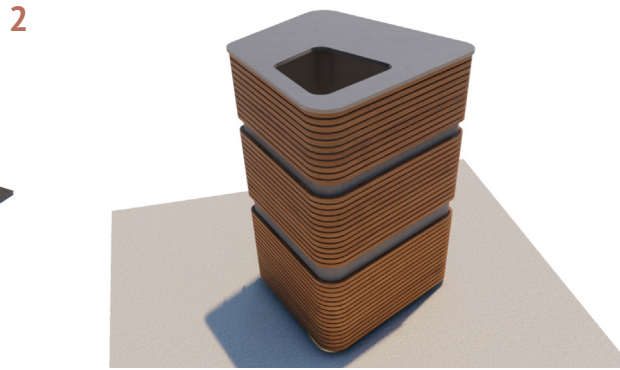

Rhythm Simple Bench 2

dotsdesignhouse.com
info@dotsdesignhouse.com

SIDE VIEW

TOP VIEW

Product Data	
Code	DTS-RYM-07
Length	2090 mm
Width	1300 mm
Seat Height	450 mm
Total Height	810 mm

Rhythm Simple Bench 2

dotsdesignhouse.com
info@dotsdesignhouse.com

Rhythm Family

Rhythm Family

1. Folded Bollard
2. Folded Bollard Cycle Rack A
3. Folded Bicycle Rack Type A
4. Folded Bicycle Rack Type B
5. Folded Bicycle Rack Type C
6. Folded Bollard Cycle Rack A
7. Folded Litter Bin
8. Folded Modular Bench