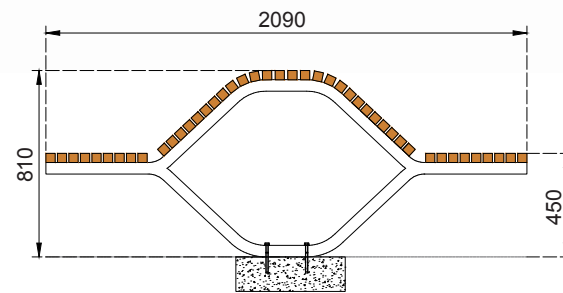

Rhythm Simple Bench 2

dotsdesignhouse.com
info@dotsdesignhouse.com

SIDE VIEW

TOP VIEW

Product Data	
Code	DTS-RYM-07
Length	2090 mm
Width	1300 mm
Seat Height	450 mm
Total Height	810 mm

Rhythm Simple Bench 2

dotsdesignhouse.com
info@dotsdesignhouse.com

Rhythm Family

Rhythm Family

1. Folded Bollard
2. Folded Bollard Cycle Rack A
3. Folded Bicycle Rack Type A
4. Folded Bicycle Rack Type B
5. Folded Bicycle Rack Type C
6. Folded Bollard Cycle Rack A
7. Folded Litter Bin
8. Folded Modular Bench