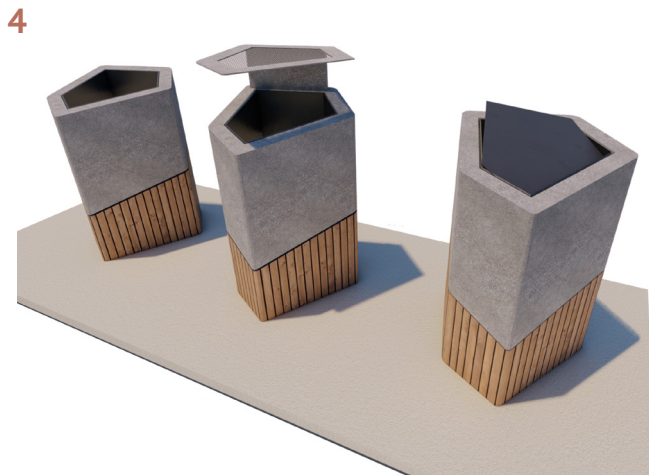

Sliced Bicycle Rack 1

dotsdesignhouse.com
info@dotsdesignhouse.com

FRONT VIEW

TOP VIEW

Product Data	
Code	DTS-SCD-01
Length	843 mm
Width	62 mm
Total Height	590 mm

Sliced Bicycle Rack 1

dotsdesignhouse.com
info@dotsdesignhouse.com

Sliced Family

1. Sliced Bicycle Rack 1
2. Sliced Bicycle Rack 2
3. Sliced Bollard
4. Sliced Litter Bin
5. Sliced Modular Bench
6. Sliced Simpler Bench