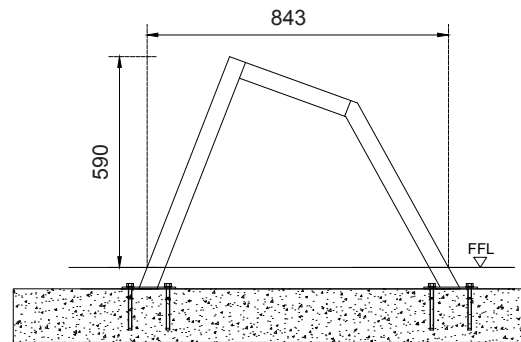

Sliced Bicycle Rack 1

dotsdesignhouse.com
info@dotsdesignhouse.com

FRONT VIEW

TOP VIEW

Product Data	
Code	DTS-SCD-01
Length	843 mm
Width	62 mm
Total Height	590 mm

Sliced Bicycle Rack 1

dotsdesignhouse.com
info@dotsdesignhouse.com