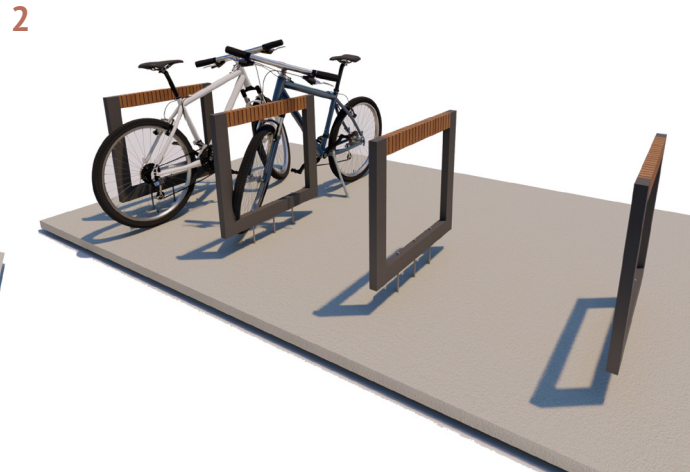

Sliced Bicycle Rack 1

dotsdesignhouse.com
info@dotsdesignhouse.com

FRONT VIEW

TOP VIEW

Product Data	
Code	DTS-SCD-01
Length	843 mm
Width	62 mm
Total Height	590 mm

Sliced Bicycle Rack 1

dotsdesignhouse.com
info@dotsdesignhouse.com

Sliced Family

1. Sliced Bicycle Rack 1
2. Sliced Bicycle Rack 2
3. Sliced Bollard
4. Sliced Litter Bin
5. Sliced Modular Bench
6. Sliced Simpler Bench