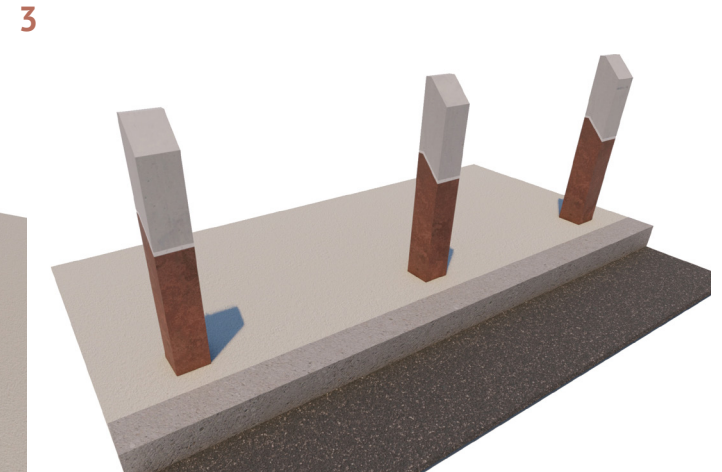

Sliced Bicycle Rack 1

dotsdesignhouse.com
info@dotsdesignhouse.com

FRONT VIEW

TOP VIEW

Product Data	
Code	DTS-SCD-01
Length	843 mm
Width	62 mm
Total Height	590 mm

Sliced Bicycle Rack 1

dotsdesignhouse.com
info@dotsdesignhouse.com

Sliced Family

1. Sliced Bicycle Rack 1
2. Sliced Bicycle Rack 2
3. Sliced Bollard
4. Sliced Litter Bin
5. Sliced Modular Bench
6. Sliced Simpler Bench