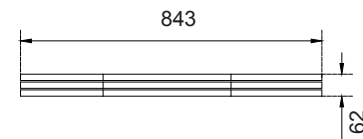

Sliced Bicycle Rack 1

dotsdesignhouse.com
info@dotsdesignhouse.com

FRONT VIEW

TOP VIEW

Product Data	
Code	DTS-SCD-01
Length	843 mm
Width	62 mm
Total Height	590 mm

Sliced Bicycle Rack 1

dotsdesignhouse.com
info@dotsdesignhouse.com