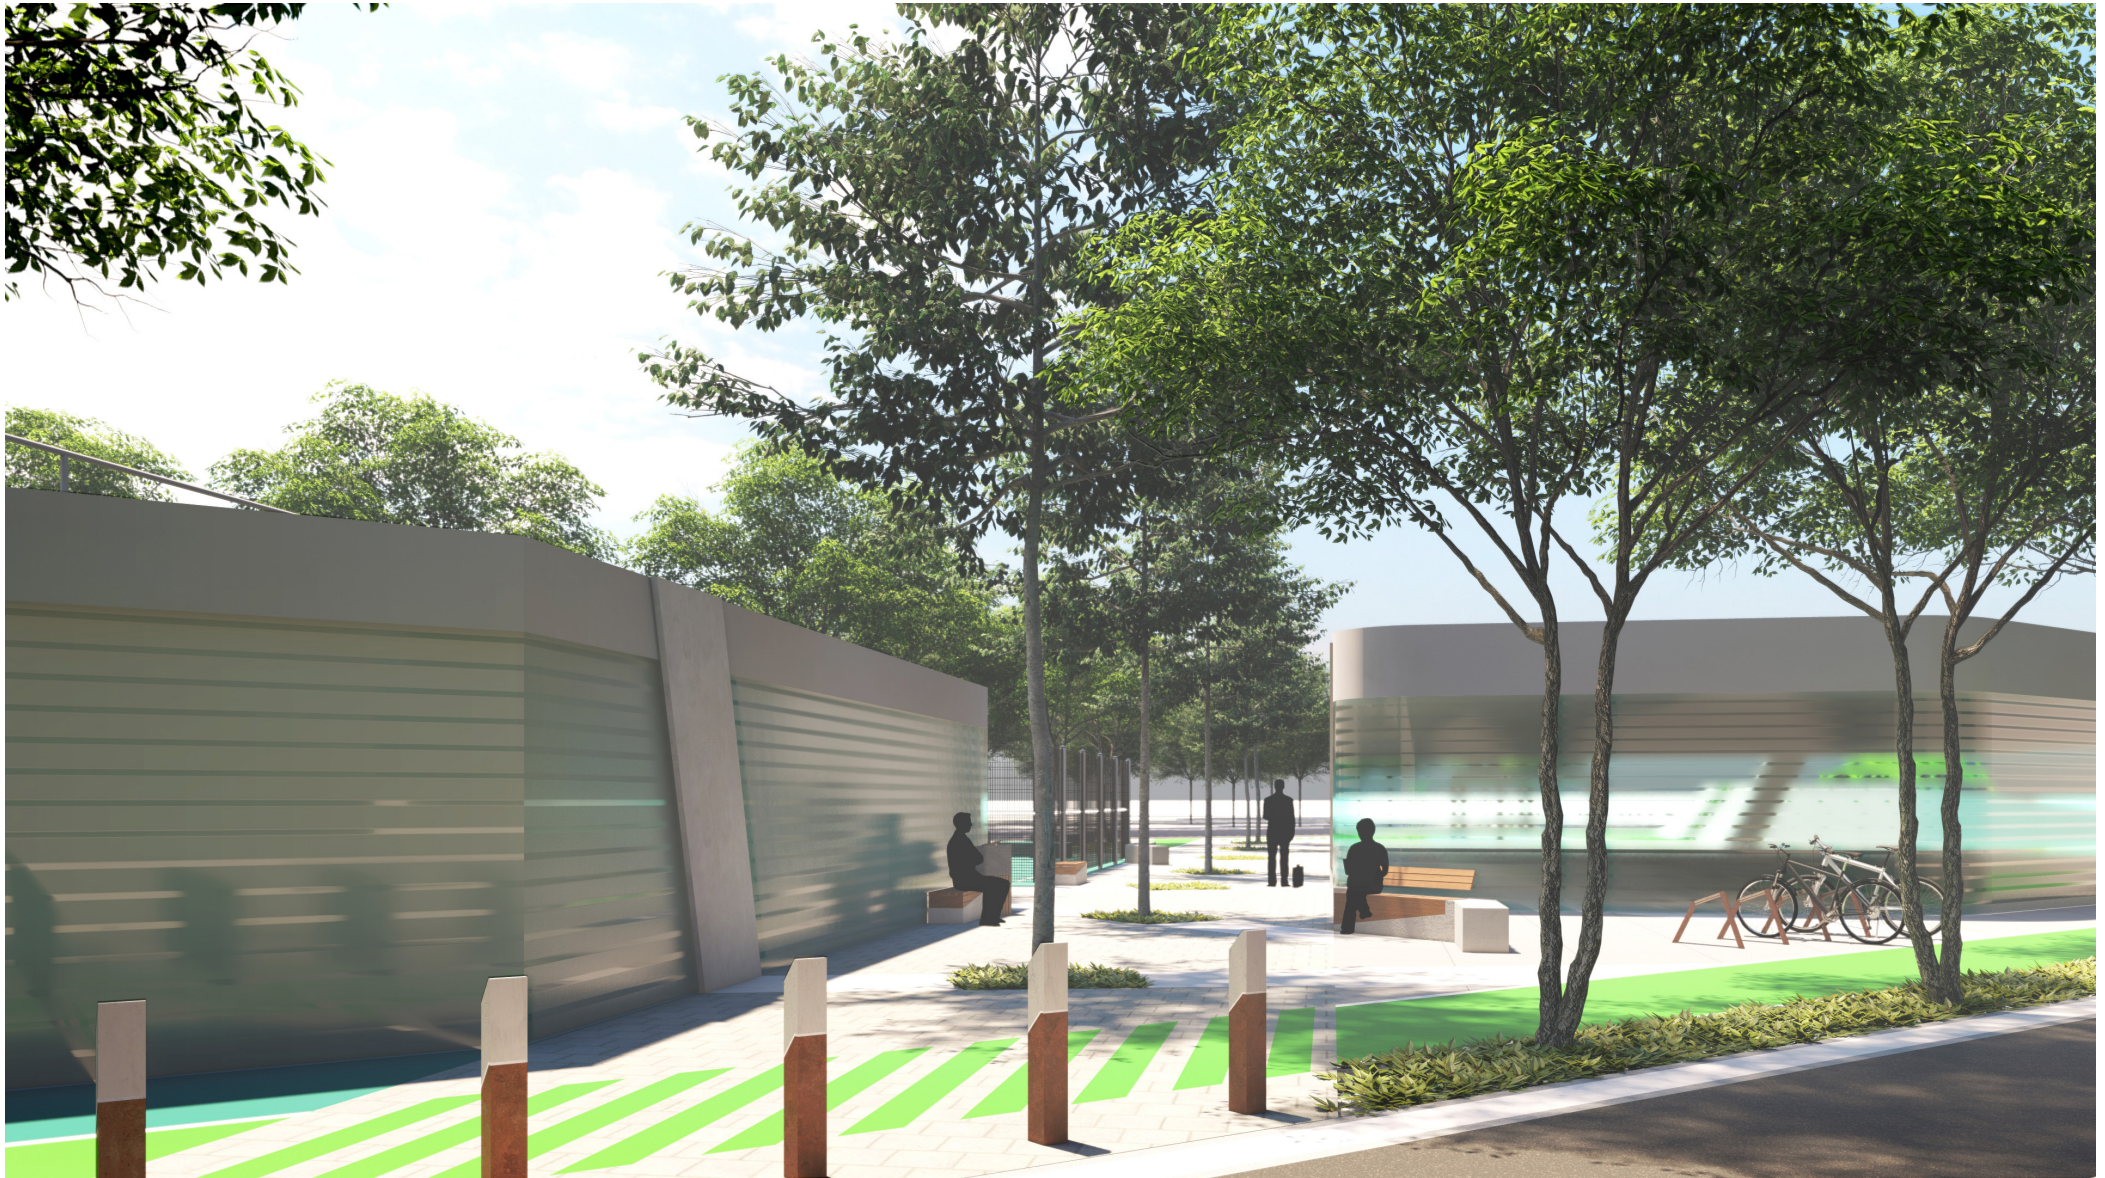

Sliced Bicycle Rack 1

dotsdesignhouse.com
info@dotsdesignhouse.com

FRONT VIEW

TOP VIEW

Product Data	
Code	DTS-SCD-01
Length	843 mm
Width	62 mm
Total Height	590 mm

Sliced Bicycle Rack 1

dotsdesignhouse.com
info@dotsdesignhouse.com

Sliced Family

1. Sliced Bicycle Rack 1
2. Sliced Bicycle Rack 2
3. Sliced Bollard
4. Sliced Litter Bin
5. Sliced Modular Bench
6. Sliced Simpler Bench