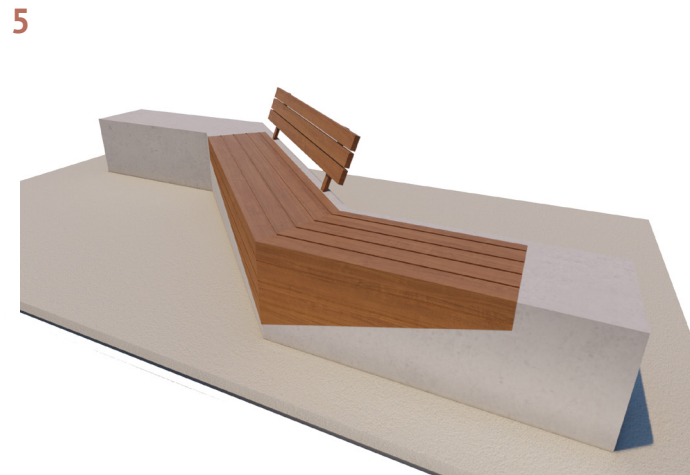

Sliced Bicycle Rack 1

dotsdesignhouse.com
info@dotsdesignhouse.com

FRONT VIEW

TOP VIEW

Product Data	
Code	DTS-SCD-01
Length	843 mm
Width	62 mm
Total Height	590 mm

Sliced Bicycle Rack 1

dotsdesignhouse.com
info@dotsdesignhouse.com

Sliced Family

1. Sliced Bicycle Rack 1
2. Sliced Bicycle Rack 2
3. Sliced Bollard
4. Sliced Litter Bin
5. Sliced Modular Bench
6. Sliced Simpler Bench