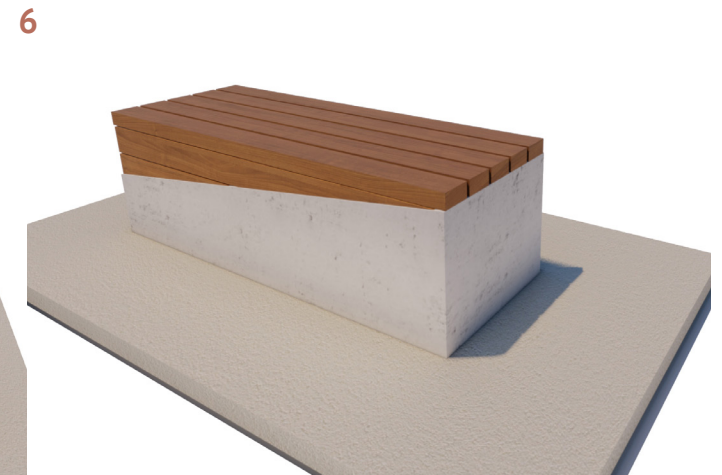

Sliced Bicycle Rack 1

dotsdesignhouse.com
info@dotsdesignhouse.com

FRONT VIEW

TOP VIEW

Product Data	
Code	DTS-SCD-01
Length	843 mm
Width	62 mm
Total Height	590 mm

Sliced Bicycle Rack 1

dotsdesignhouse.com
info@dotsdesignhouse.com

Sliced Family

1. Sliced Bicycle Rack 1
2. Sliced Bicycle Rack 2
3. Sliced Bollard
4. Sliced Litter Bin
5. Sliced Modular Bench
6. Sliced Simpler Bench