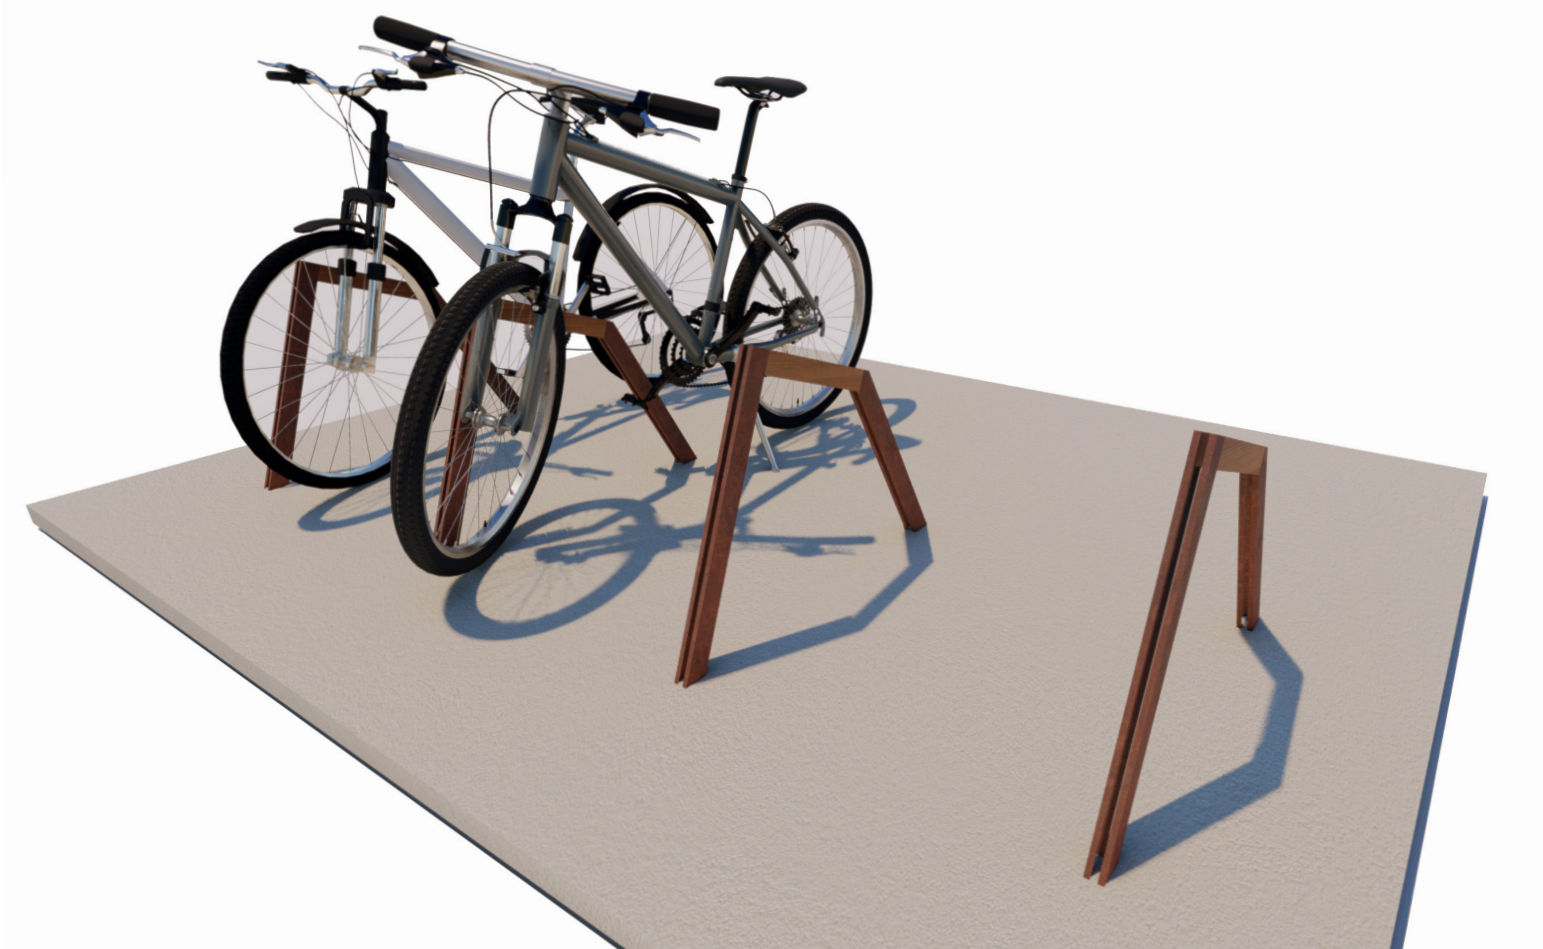

Sliced Bicycle Rack 1

dotsdesignhouse.com
info@dotsdesignhouse.com

FRONT VIEW

TOP VIEW

Product Data	
Code	DTS-SCD-01
Length	843 mm
Width	62 mm
Total Height	590 mm

Sliced Bicycle Rack 1

dotsdesignhouse.com
info@dotsdesignhouse.com

Sliced Family

1. Sliced Bicycle Rack 1
2. Sliced Bicycle Rack 2
3. Sliced Bollard
4. Sliced Litter Bin
5. Sliced Modular Bench
6. Sliced Simpler Bench