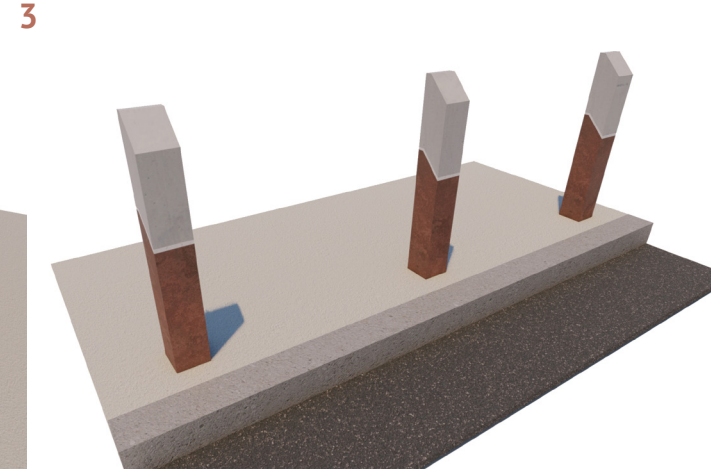

TOP VIEW

FRONT VIEW

Product Data	
Code	DTS-SCD-03
Width	130 mm
Total Height	900 mm

Sliced Family

1. Sliced Bicycle Rack 1
2. Sliced Bicycle Rack 2
3. Sliced Bollard
4. Sliced Litter Bin
5. Sliced Modular Bench
6. Sliced Simpler Bench