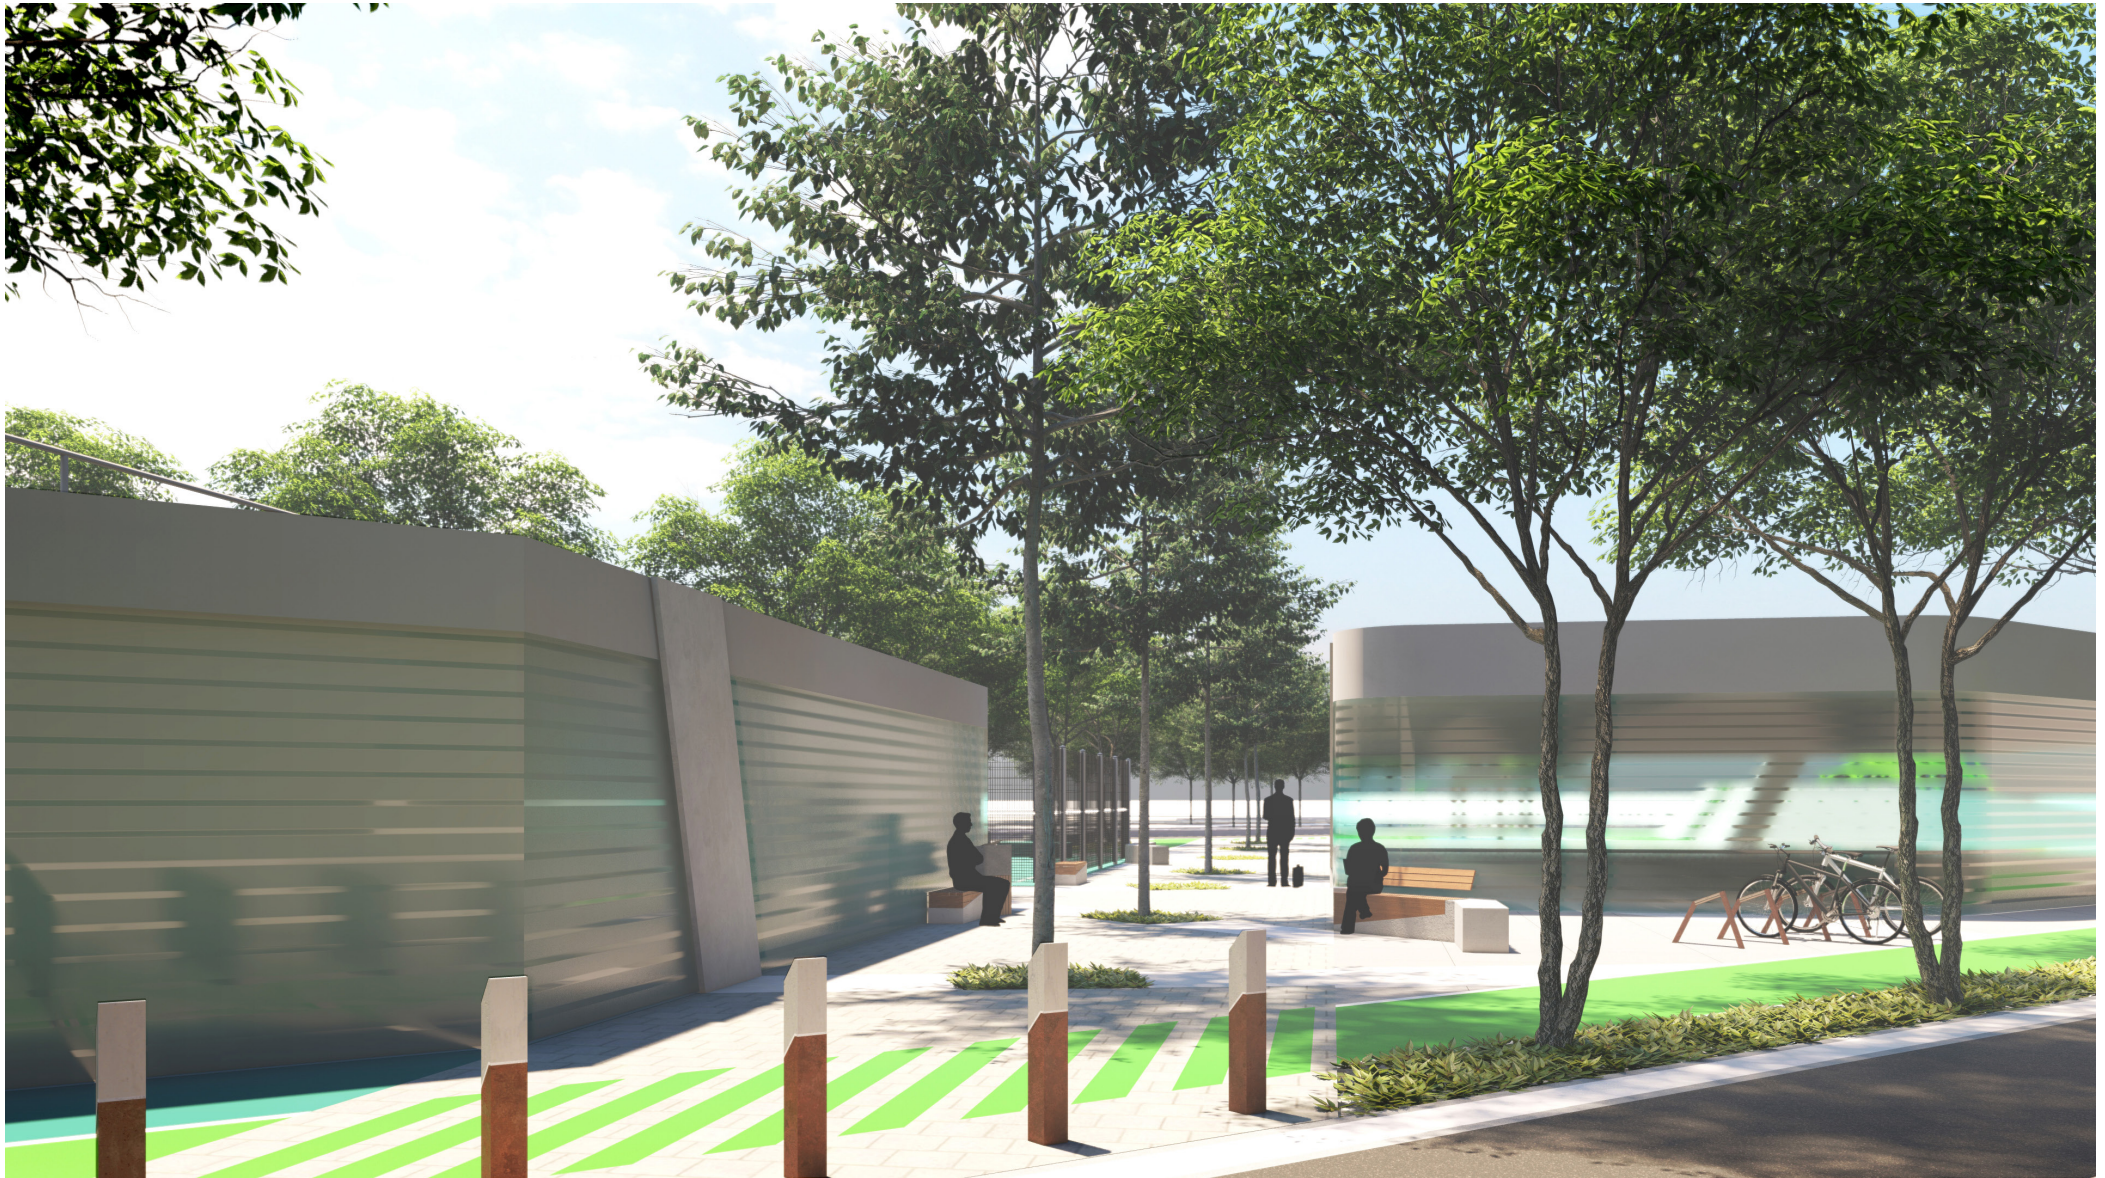

TOP VIEW

FRONT VIEW

Product Data	
Code	DTS-SCD-03
Width	130 mm
Total Height	900 mm

Sliced Family

1. Sliced Bicycle Rack 1
2. Sliced Bicycle Rack 2
3. Sliced Bollard
4. Sliced Litter Bin
5. Sliced Modular Bench
6. Sliced Simpler Bench