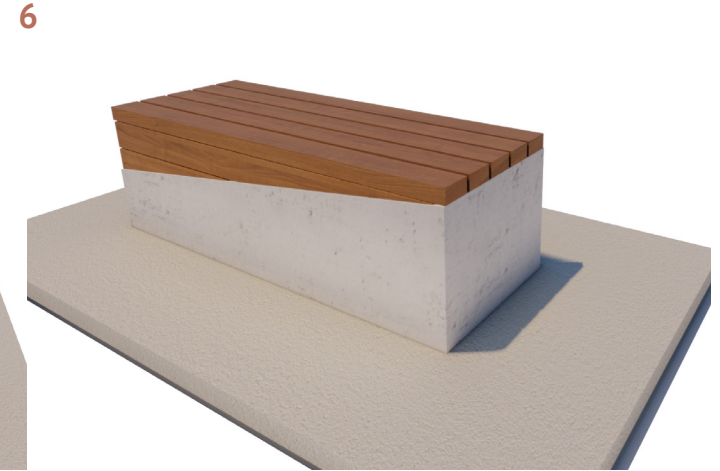

TOP VIEW

FRONT VIEW

Product Data	
Code	DTS-SCD-03
Width	130 mm
Total Height	900 mm

Sliced Family

1. Sliced Bicycle Rack 1
2. Sliced Bicycle Rack 2
3. Sliced Bollard
4. Sliced Litter Bin
5. Sliced Modular Bench
6. Sliced Simpler Bench