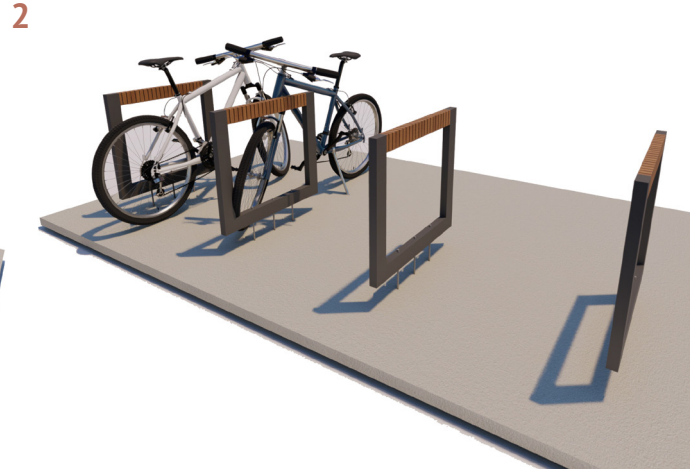

TOP VIEW

FRONT VIEW

Product Data	
Code	DTS-SCD-03
Width	130 mm
Total Height	900 mm

Sliced Family

1. Sliced Bicycle Rack 1
2. Sliced Bicycle Rack 2
3. Sliced Bollard
4. Sliced Litter Bin
5. Sliced Modular Bench
6. Sliced Simpler Bench