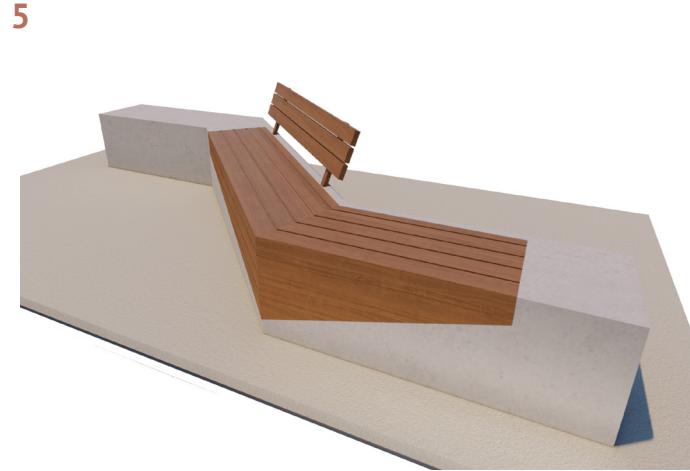

TOP VIEW

FRONT VIEW

Product Data	
Code	DTS-SCD-03
Width	130 mm
Total Height	900 mm

Sliced Family

1. Sliced Bicycle Rack 1
2. Sliced Bicycle Rack 2
3. Sliced Bollard
4. Sliced Litter Bin
5. Sliced Modular Bench
6. Sliced Simpler Bench