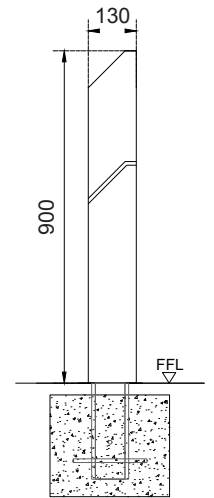

TOP VIEW

FRONT VIEW

Product Data	
Code	DTS-SCD-03
Width	130 mm
Total Height	900 mm

Sliced Family

1. Sliced Bicycle Rack 1
2. Sliced Bicycle Rack 2
3. Sliced Bollard
4. Sliced Litter Bin
5. Sliced Modular Bench
6. Sliced Simpler Bench