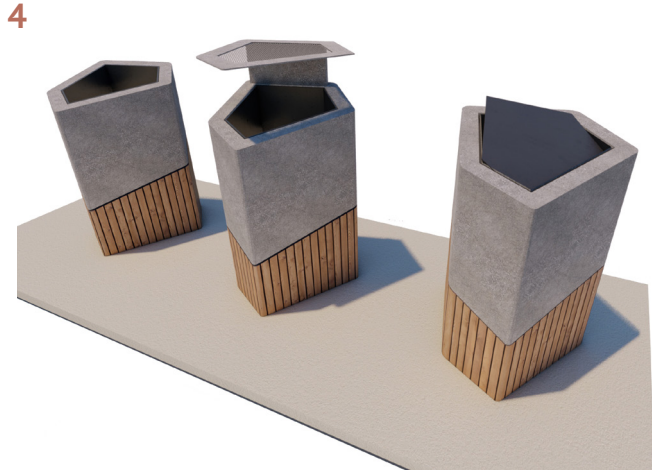

TOP VIEW

FRONT VIEW

Product Data	
Code	DTS-SCD-03
Width	130 mm
Total Height	900 mm

Sliced Family

1. Sliced Bicycle Rack 1
2. Sliced Bicycle Rack 2
3. Sliced Bollard
4. Sliced Litter Bin
5. Sliced Modular Bench
6. Sliced Simpler Bench