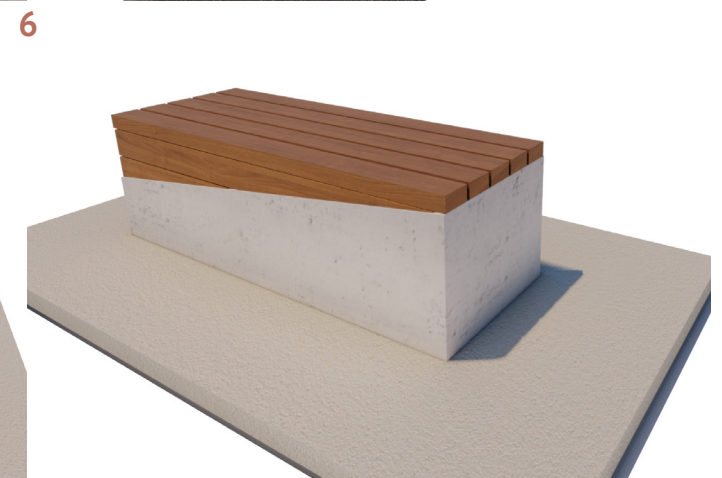

BIN 1

BIN 2

BIN 3

Product Data

Code	DTS-SCD-04
Length	730 mm
Width	670 mm
Height (Bin 1)	950 mm
Height (Bin 2)	1130 mm
Height (Bin 3)	950 mm

Sliced Family

1. Sliced Bicycle Rack 1
2. Sliced Bicycle Rack 2
3. Sliced Bollard
4. Sliced Litter Bin
5. Sliced Modular Bench
6. Sliced Simpler Bench