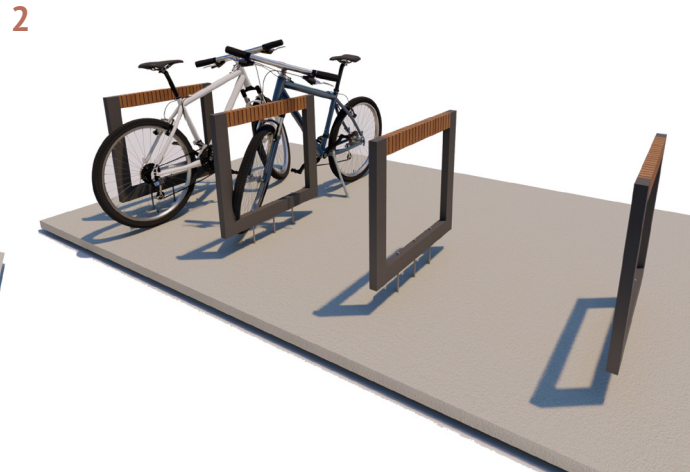

BIN 1

BIN 2

BIN 3

Product Data

Code	DTS-SCD-04
Length	730 mm
Width	670 mm
Height (Bin 1)	950 mm
Height (Bin 2)	1130 mm
Height (Bin 3)	950 mm

Sliced Family

1. Sliced Bicycle Rack 1
2. Sliced Bicycle Rack 2
3. Sliced Bollard
4. Sliced Litter Bin
5. Sliced Modular Bench
6. Sliced Simpler Bench