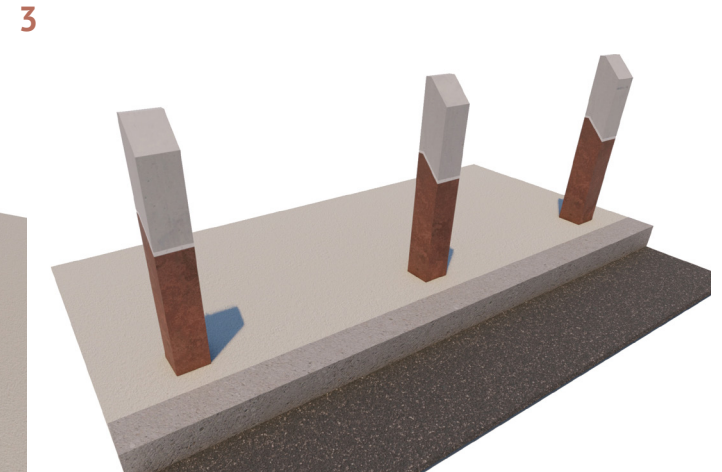

BIN 1

BIN 2

BIN 3

Product Data

Code	DTS-SCD-04
Length	730 mm
Width	670 mm
Height (Bin 1)	950 mm
Height (Bin 2)	1130 mm
Height (Bin 3)	950 mm

Sliced Family

1. Sliced Bicycle Rack 1
2. Sliced Bicycle Rack 2
3. Sliced Bollard
4. Sliced Litter Bin
5. Sliced Modular Bench
6. Sliced Simpler Bench