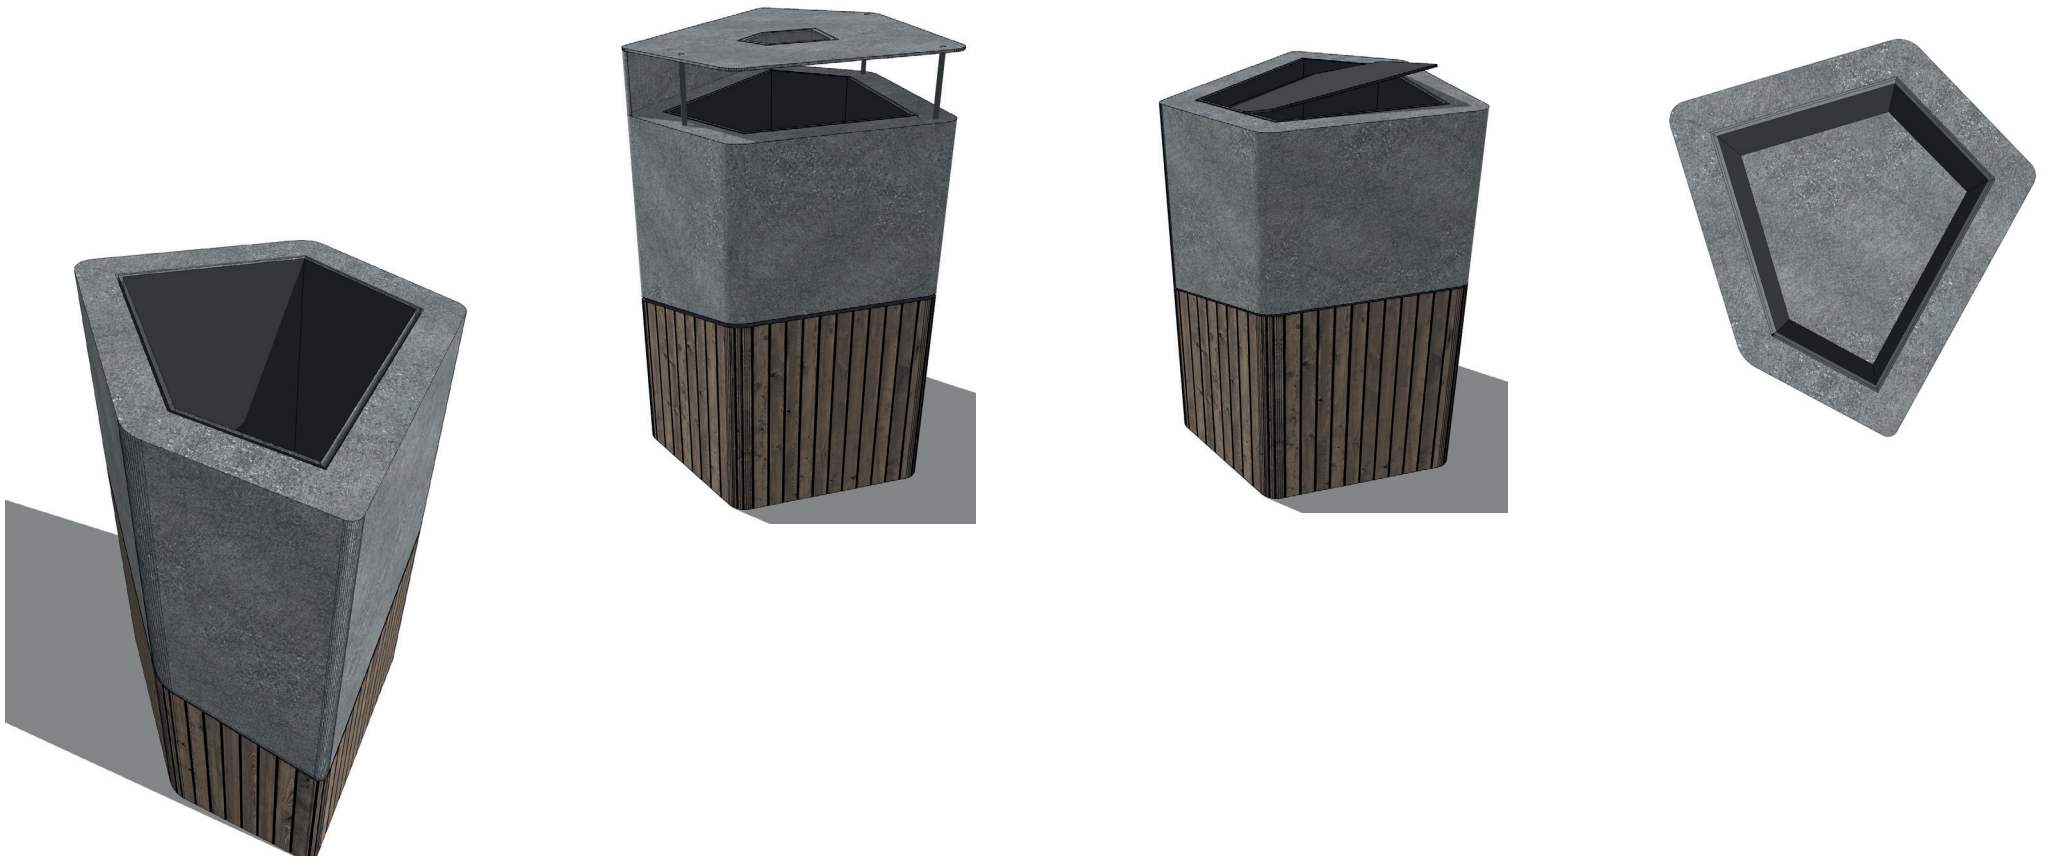

BIN 1

BIN 2

BIN 3

Product Data

Code	DTS-SCD-04
Length	730 mm
Width	670 mm
Height (Bin 1)	950 mm
Height (Bin 2)	1130 mm
Height (Bin 3)	950 mm

Sliced Family

1. Sliced Bicycle Rack 1
2. Sliced Bicycle Rack 2
3. Sliced Bollard
4. Sliced Litter Bin
5. Sliced Modular Bench
6. Sliced Simpler Bench