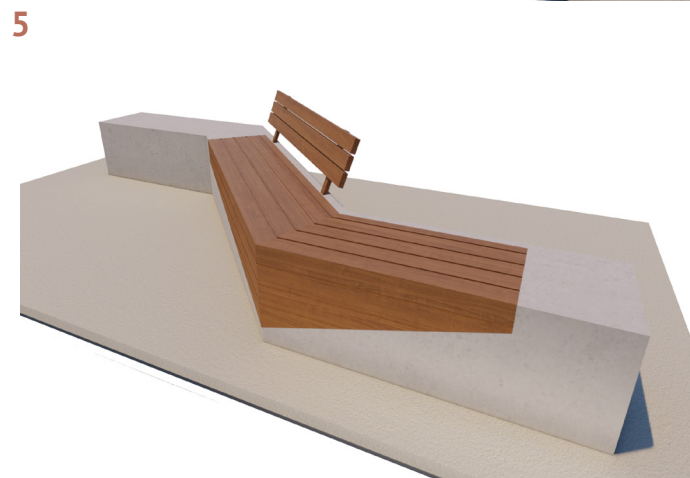

BIN 1

BIN 2

BIN 3

Product Data

Code	DTS-SCD-04
Length	730 mm
Width	670 mm
Height (Bin 1)	950 mm
Height (Bin 2)	1130 mm
Height (Bin 3)	950 mm

Sliced Family

1. Sliced Bicycle Rack 1
2. Sliced Bicycle Rack 2
3. Sliced Bollard
4. Sliced Litter Bin
5. Sliced Modular Bench
6. Sliced Simpler Bench