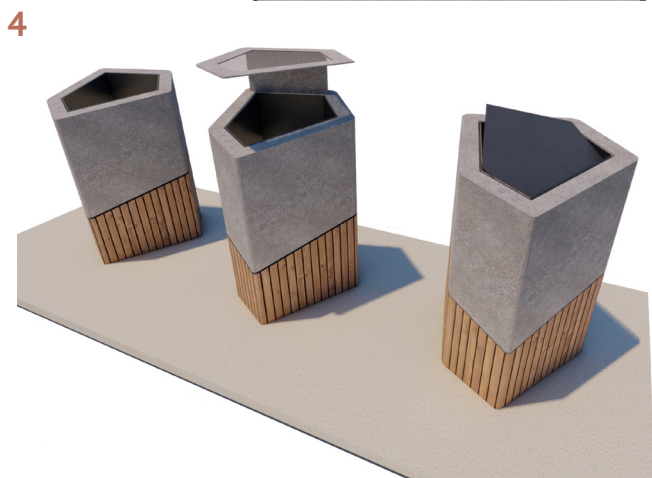

BIN 1

BIN 2

BIN 3

Product Data

Code	DTS-SCD-04
Length	730 mm
Width	670 mm
Height (Bin 1)	950 mm
Height (Bin 2)	1130 mm
Height (Bin 3)	950 mm

Sliced Family

1. Sliced Bicycle Rack 1
2. Sliced Bicycle Rack 2
3. Sliced Bollard
4. Sliced Litter Bin
5. Sliced Modular Bench
6. Sliced Simpler Bench