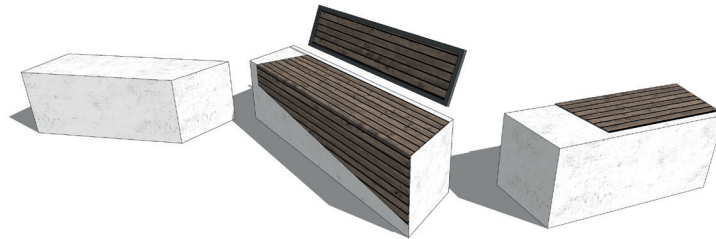

Sliced Modular Bench

dotsdesignhouse.com
info@dotsdesignhouse.com

TOP VIEW

FRONT VIEW

Product Data	
Code	DTS-SCD-06
Length	3659 mm
Width	1736 mm
Seat Height	450 mm

Sliced Modular Bench

dotsdesignhouse.com
info@dotsdesignhouse.com

Sliced Family

1. Sliced Bicycle Rack 1
2. Sliced Bicycle Rack 2
3. Sliced Bollard
4. Sliced Litter Bin
5. Sliced Modular Bench
6. Sliced Simpler Bench