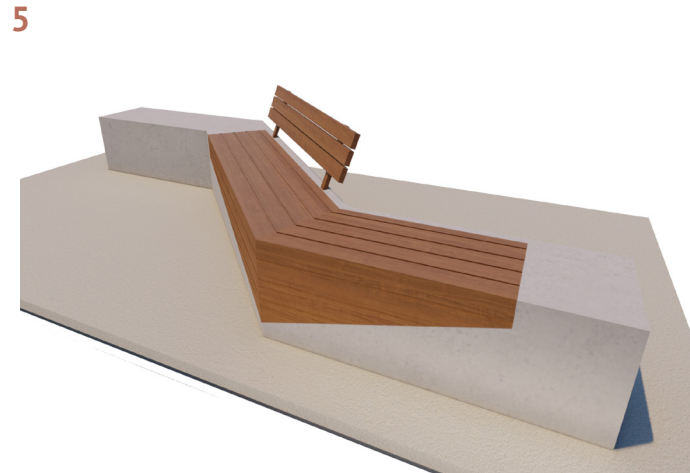

Sliced Modular Bench

dotsdesignhouse.com
info@dotsdesignhouse.com

TOP VIEW

FRONT VIEW

Product Data	
Code	DTS-SCD-06
Length	3659 mm
Width	1736 mm
Seat Height	450 mm

Sliced Modular Bench

dotsdesignhouse.com
info@dotsdesignhouse.com

Sliced Family

1. Sliced Bicycle Rack 1
2. Sliced Bicycle Rack 2
3. Sliced Bollard
4. Sliced Litter Bin
5. Sliced Modular Bench
6. Sliced Simpler Bench