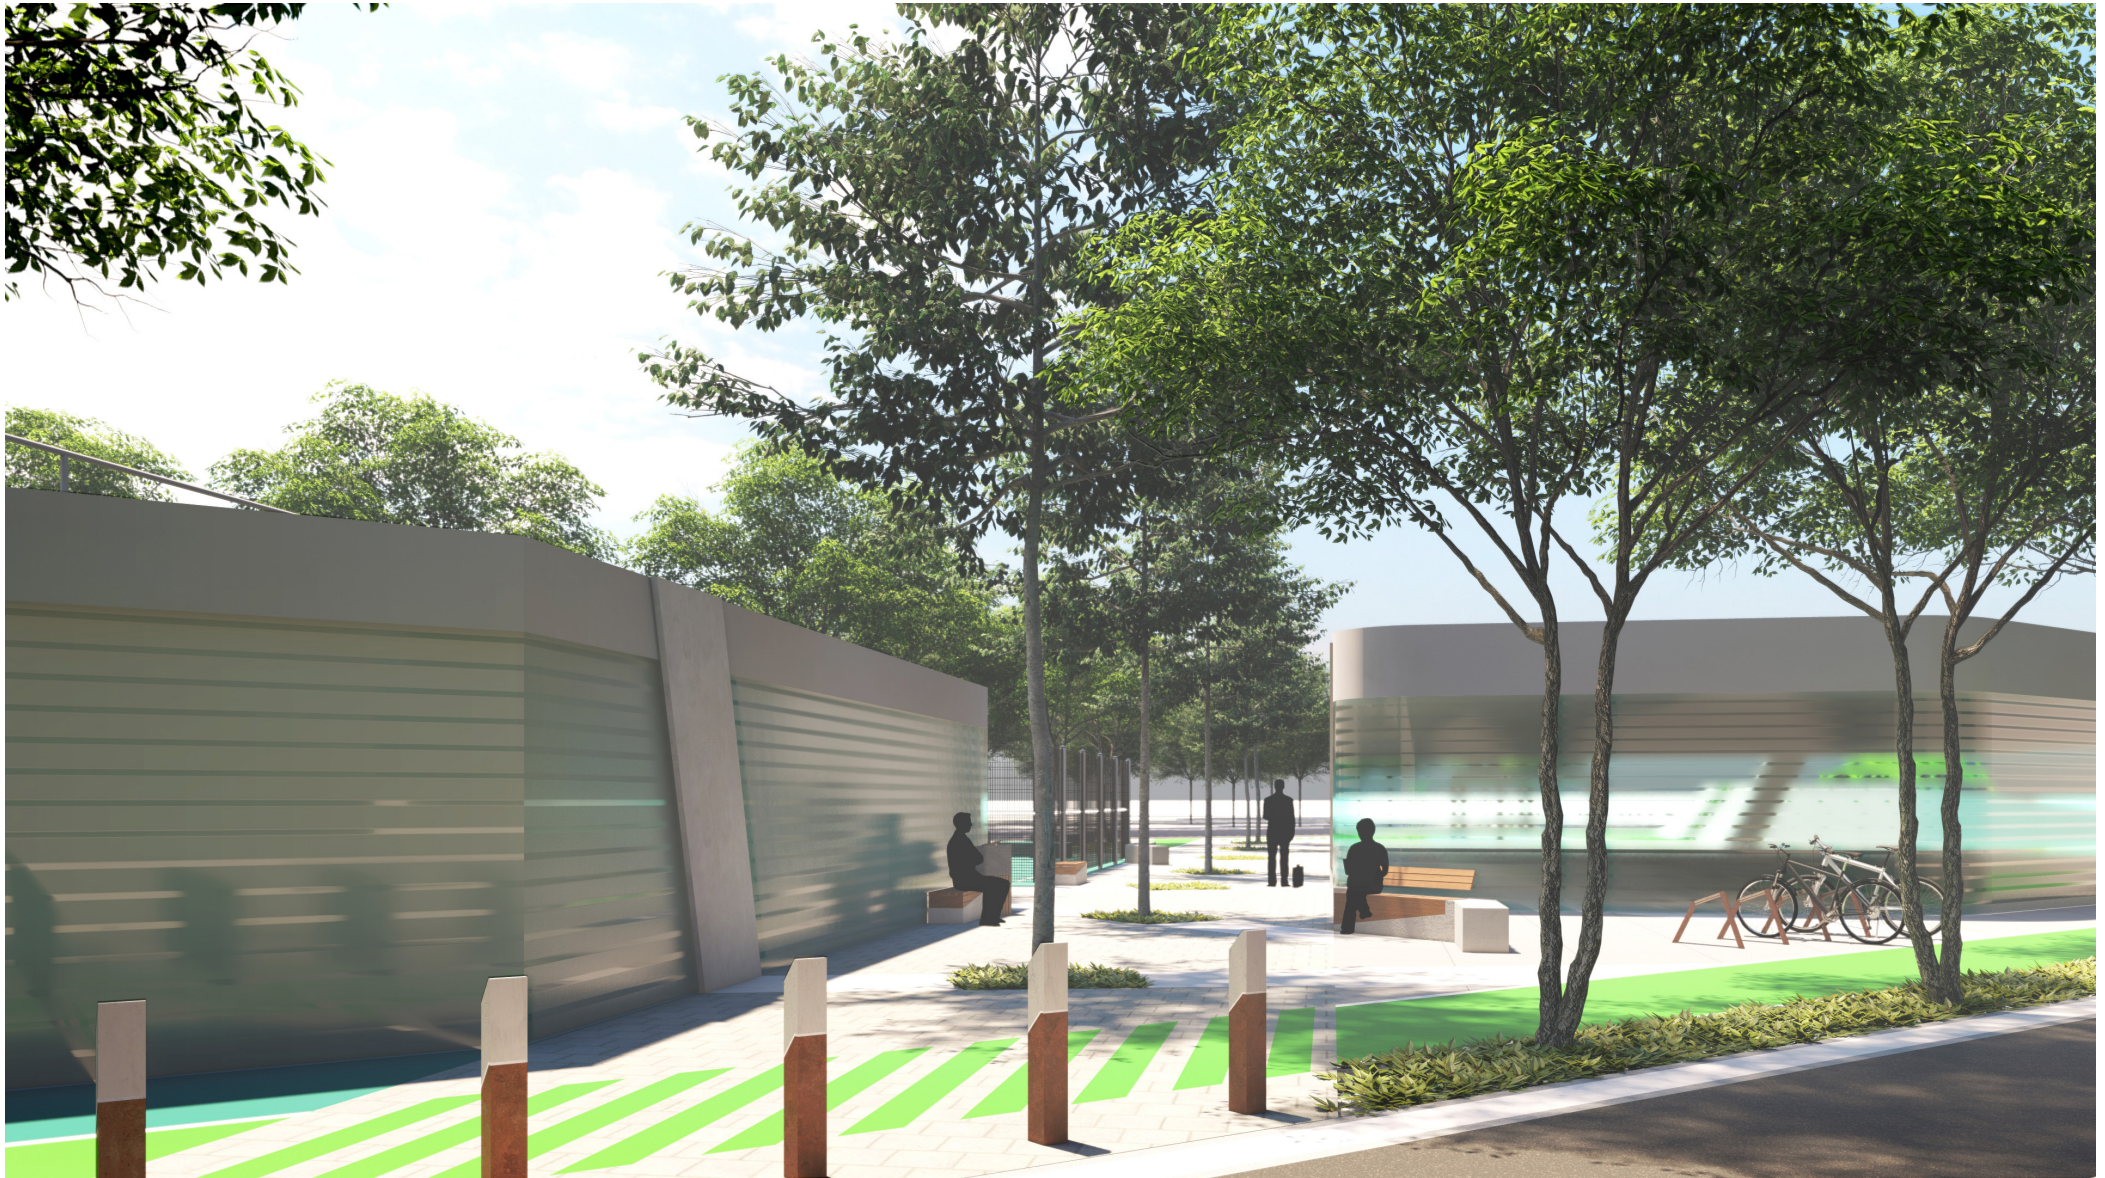

Sliced Modular Bench

dotsdesignhouse.com
info@dotsdesignhouse.com

TOP VIEW

FRONT VIEW

Product Data	
Code	DTS-SCD-06
Length	3659 mm
Width	1736 mm
Seat Height	450 mm

Sliced Modular Bench

dotsdesignhouse.com
info@dotsdesignhouse.com

Sliced Family

1. Sliced Bicycle Rack 1
2. Sliced Bicycle Rack 2
3. Sliced Bollard
4. Sliced Litter Bin
5. Sliced Modular Bench
6. Sliced Simpler Bench