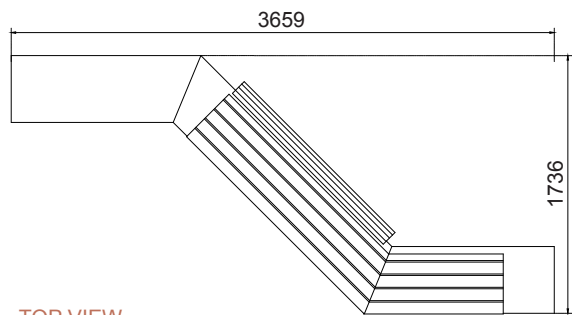

Sliced Modular Bench

dotsdesignhouse.com
info@dotsdesignhouse.com

TOP VIEW

FRONT VIEW

Product Data	
Code	DTS-SCD-06
Length	3659 mm
Width	1736 mm
Seat Height	450 mm

Sliced Modular Bench

dotsdesignhouse.com
info@dotsdesignhouse.com