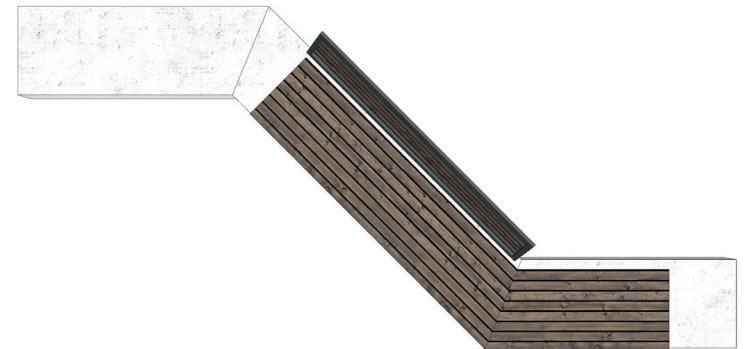

Sliced Modular Bench

dotsdesignhouse.com
info@dotsdesignhouse.com

TOP VIEW

FRONT VIEW

Product Data	
Code	DTS-SCD-06
Length	3659 mm
Width	1736 mm
Seat Height	450 mm

Sliced Modular Bench

dotsdesignhouse.com
info@dotsdesignhouse.com

Sliced Family

1. Sliced Bicycle Rack 1
2. Sliced Bicycle Rack 2
3. Sliced Bollard
4. Sliced Litter Bin
5. Sliced Modular Bench
6. Sliced Simpler Bench