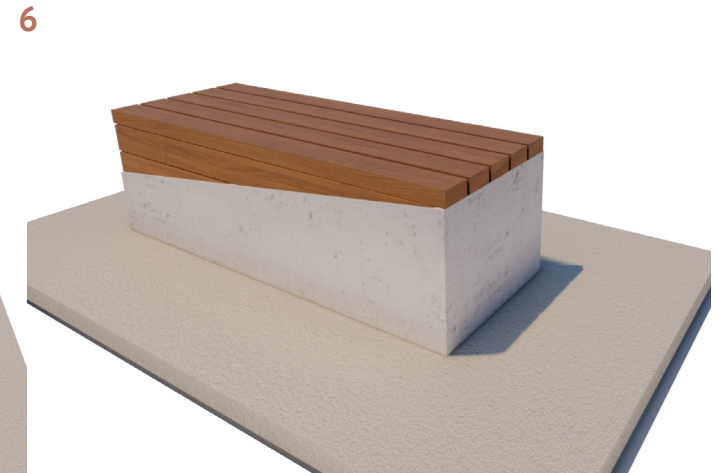

Sliced Modular Bench

dotsdesignhouse.com
info@dotsdesignhouse.com

TOP VIEW

FRONT VIEW

Product Data	
Code	DTS-SCD-06
Length	3659 mm
Width	1736 mm
Seat Height	450 mm

Sliced Modular Bench

dotsdesignhouse.com
info@dotsdesignhouse.com

Sliced Family

1. Sliced Bicycle Rack 1
2. Sliced Bicycle Rack 2
3. Sliced Bollard
4. Sliced Litter Bin
5. Sliced Modular Bench
6. Sliced Simpler Bench