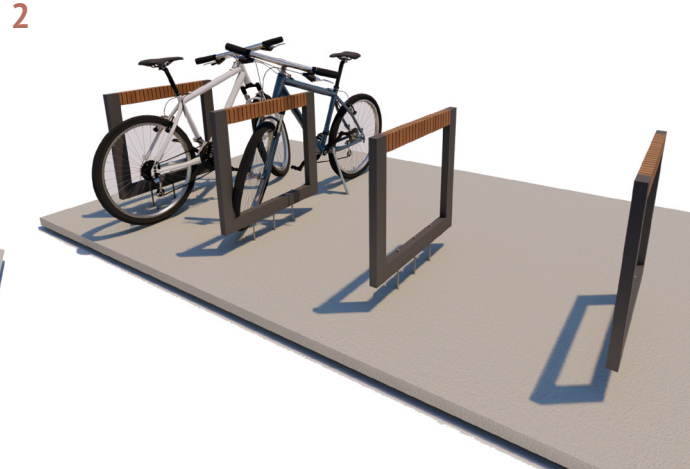

Sliced Modular Bench

dotsdesignhouse.com
info@dotsdesignhouse.com

TOP VIEW

FRONT VIEW

Product Data	
Code	DTS-SCD-06
Length	3659 mm
Width	1736 mm
Seat Height	450 mm

Sliced Modular Bench

dotsdesignhouse.com
info@dotsdesignhouse.com

Sliced Family

1. Sliced Bicycle Rack 1
2. Sliced Bicycle Rack 2
3. Sliced Bollard
4. Sliced Litter Bin
5. Sliced Modular Bench
6. Sliced Simpler Bench