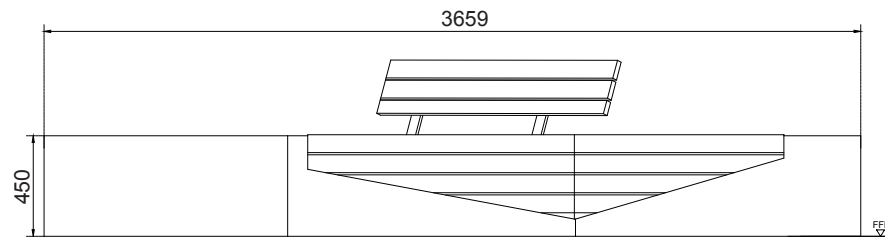

Sliced Modular Bench

dotsdesignhouse.com
info@dotsdesignhouse.com

TOP VIEW

FRONT VIEW

Product Data	
Code	DTS-SCD-06
Length	3659 mm
Width	1736 mm
Seat Height	450 mm

Sliced Modular Bench

dotsdesignhouse.com
info@dotsdesignhouse.com