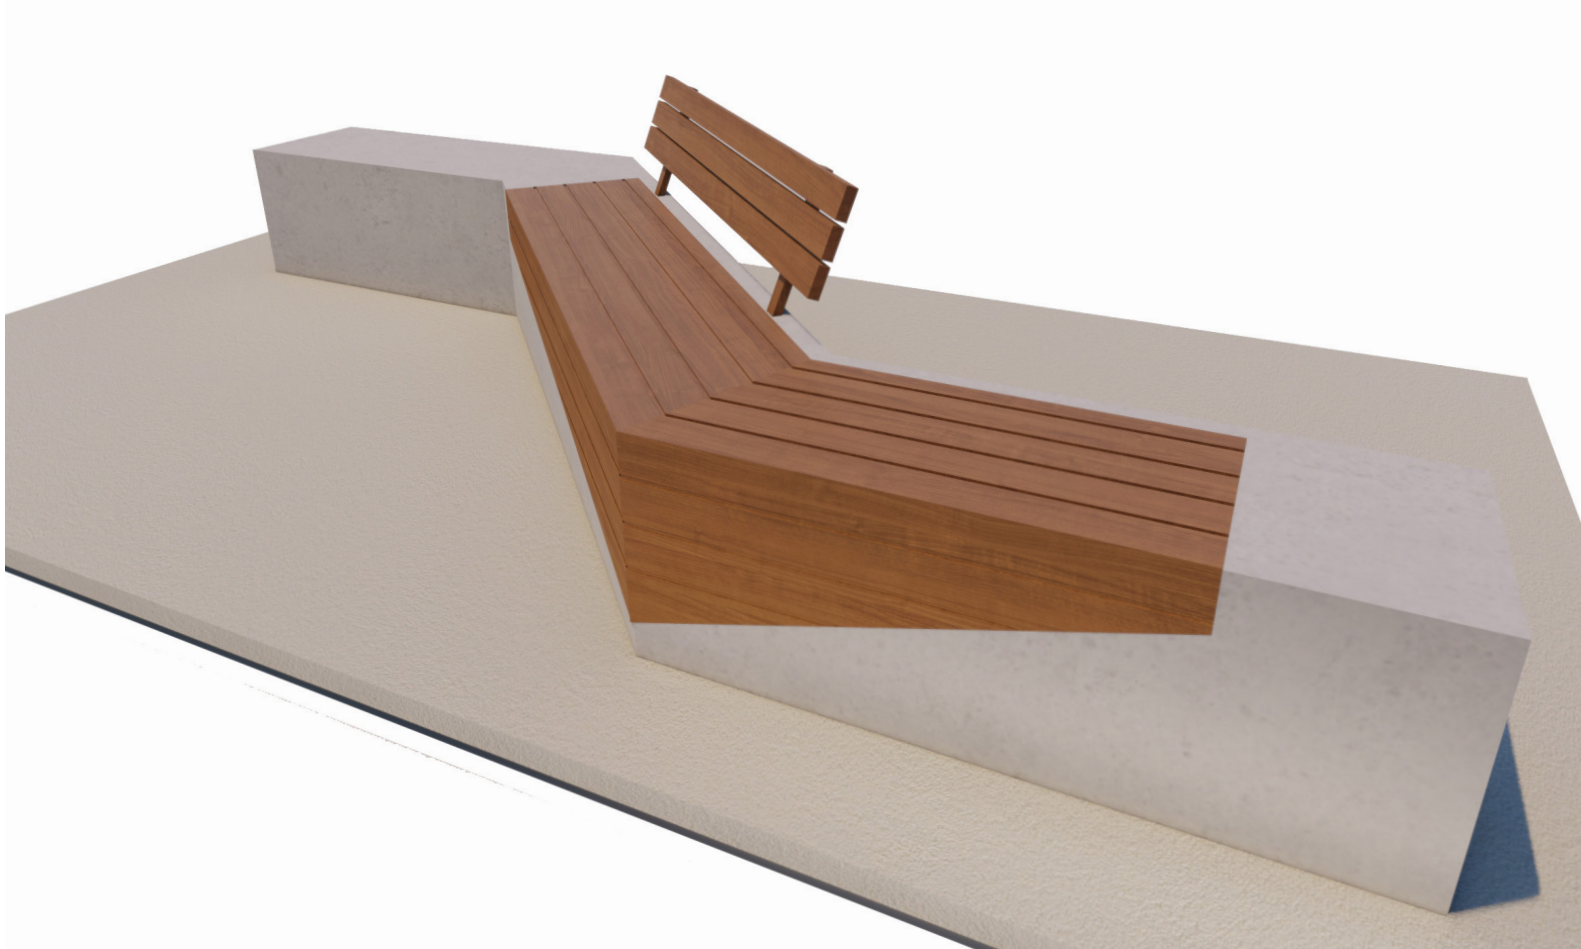

Sliced Modular Bench

dotsdesignhouse.com
info@dotsdesignhouse.com

TOP VIEW

FRONT VIEW

Product Data	
Code	DTS-SCD-06
Length	3659 mm
Width	1736 mm
Seat Height	450 mm

Sliced Modular Bench

dotsdesignhouse.com
info@dotsdesignhouse.com

Sliced Family

1. Sliced Bicycle Rack 1
2. Sliced Bicycle Rack 2
3. Sliced Bollard
4. Sliced Litter Bin
5. Sliced Modular Bench
6. Sliced Simpler Bench