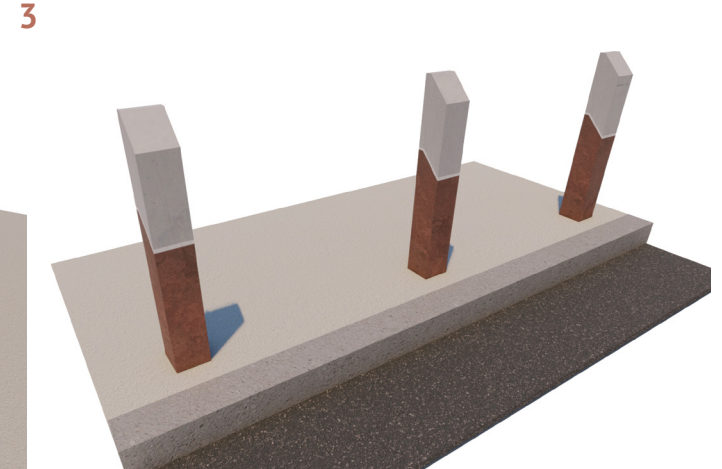

Sliced Modular Bench

dotsdesignhouse.com
info@dotsdesignhouse.com

TOP VIEW

FRONT VIEW

Product Data	
Code	DTS-SCD-06
Length	3659 mm
Width	1736 mm
Seat Height	450 mm

Sliced Modular Bench

dotsdesignhouse.com
info@dotsdesignhouse.com

Sliced Family

1. Sliced Bicycle Rack 1
2. Sliced Bicycle Rack 2
3. Sliced Bollard
4. Sliced Litter Bin
5. Sliced Modular Bench
6. Sliced Simpler Bench