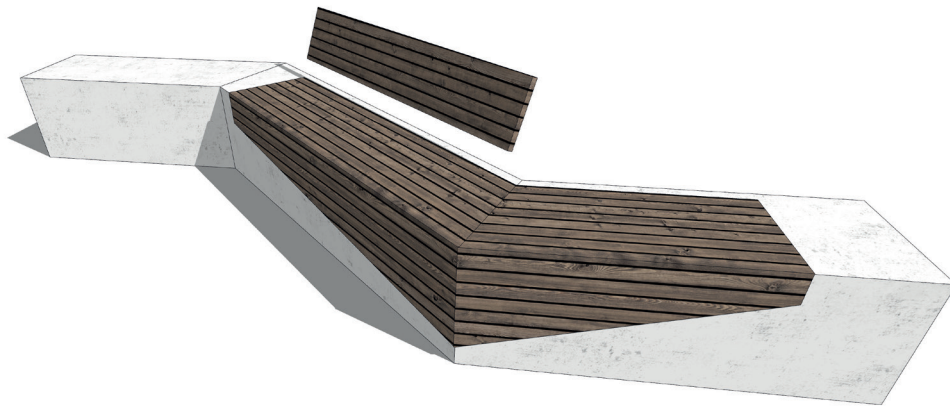

Sliced Modular Bench

dotsdesignhouse.com
info@dotsdesignhouse.com

TOP VIEW

FRONT VIEW

Product Data	
Code	DTS-SCD-06
Length	3659 mm
Width	1736 mm
Seat Height	450 mm

Sliced Modular Bench

dotsdesignhouse.com
info@dotsdesignhouse.com

Sliced Family

1. Sliced Bicycle Rack 1
2. Sliced Bicycle Rack 2
3. Sliced Bollard
4. Sliced Litter Bin
5. Sliced Modular Bench
6. Sliced Simpler Bench