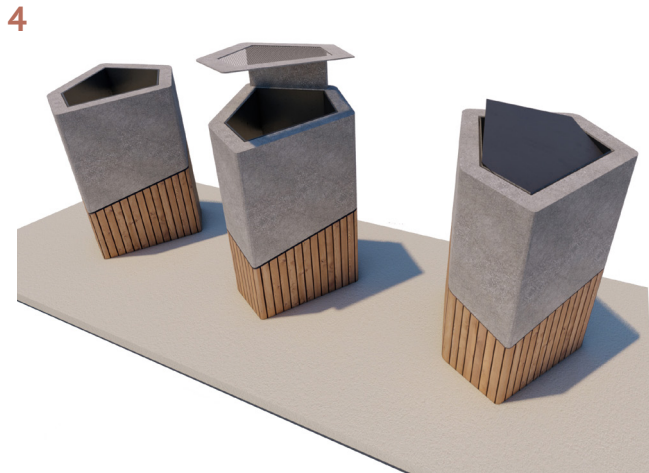

Sliced Modular Bench

dotsdesignhouse.com
info@dotsdesignhouse.com

TOP VIEW

FRONT VIEW

Product Data	
Code	DTS-SCD-06
Length	3659 mm
Width	1736 mm
Seat Height	450 mm

Sliced Modular Bench

dotsdesignhouse.com
info@dotsdesignhouse.com

Sliced Family

1. Sliced Bicycle Rack 1
2. Sliced Bicycle Rack 2
3. Sliced Bollard
4. Sliced Litter Bin
5. Sliced Modular Bench
6. Sliced Simpler Bench