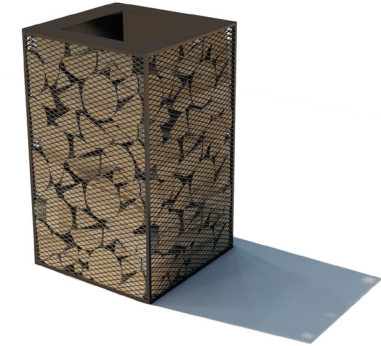

FRONT VIEW

TOP VIEW

SIDE VIEW

Product Data	
Code	DTS-WAS-01
Length	1800 mm
Width	500 mm
Seat Height	450 mm
Total Height	450 mm

Wood & Steel Backless Bench

dotsdesignhouse.com
info@dotsdesignhouse.com

Wood & Steel Family

Wood & Steel Family

1

2

3

4

5

6

7

8

9

- 1. Wood & Steel Backless Bench
- 2. Wood & Steel Bench
- 3. Wood & Steel Bollard 1

- 4. Wood & Steel Bollard 2
- 5. Wood & Steel Bicycle Rack
- 6. Wood & Steel Litter Bin 1

- 7. Wood & Steel Triple Recycling Litter Bin 1
- 8. Wood & Steel Litter Bin 2
- 9. Wood & Steel Triple Recycling Litter Bin 2