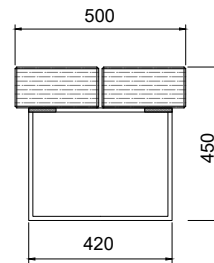

FRONT VIEW

TOP VIEW

SIDE VIEW

Product Data	
Code	DTS-WAS-01
Length	1800 mm
Width	500 mm
Seat Height	450 mm
Total Height	450 mm

Wood & Steel Backless Bench

dotsdesignhouse.com
info@dotsdesignhouse.com

Wood & Steel Family