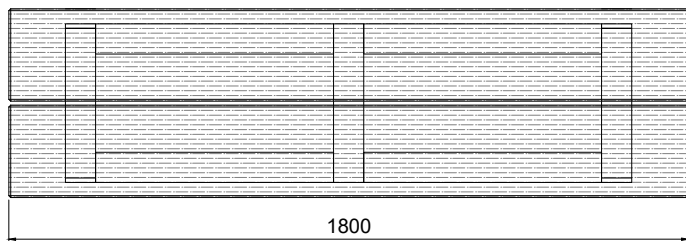

FRONT VIEW

TOP VIEW

SIDE VIEW

Product Data	
Code	DTS-WAS-01
Length	1800 mm
Width	500 mm
Seat Height	450 mm
Total Height	450 mm

Wood & Steel Backless Bench

dotsdesignhouse.com
info@dotsdesignhouse.com

Wood & Steel Family