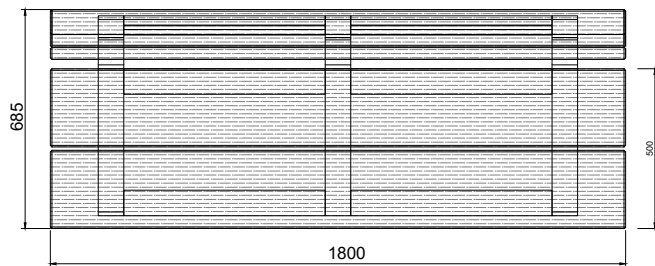

Wood & Steel Bench

dotsdesignhouse.com
info@dotsdesignhouse.com

FRONT VIEW

TOP VIEW

SIDE VIEW

Product Data	
Code	DTS-WAS-02
Length	1800 mm
Width	685 mm
Seat Height	450 mm
Total Height	849 mm

Wood & Steel Family