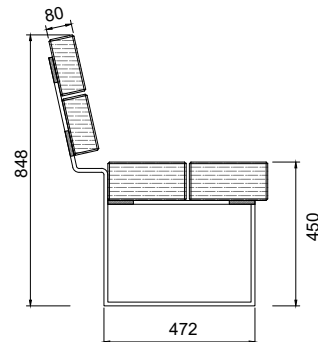

Wood & Steel Bench

dotsdesignhouse.com
info@dotsdesignhouse.com

FRONT VIEW

TOP VIEW

SIDE VIEW

Product Data	
Code	DTS-WAS-02
Length	1800 mm
Width	685 mm
Seat Height	450 mm
Total Height	849 mm

Wood & Steel Family