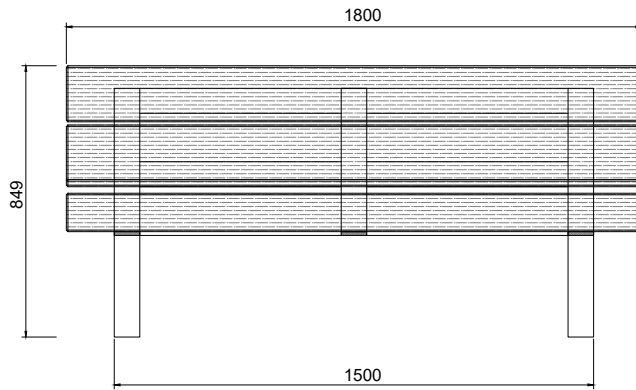

Wood & Steel Bench

dotsdesignhouse.com
info@dotsdesignhouse.com

FRONT VIEW

TOP VIEW

SIDE VIEW

Product Data	
Code	DTS-WAS-02
Length	1800 mm
Width	685 mm
Seat Height	450 mm
Total Height	849 mm

Wood & Steel Family