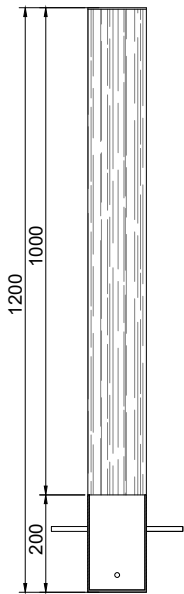

Wood & Steel Bollard 1

dotsdesignhouse.com
info@dotsdesignhouse.com

FRONT VIEW

SIDE VIEW

TOP VIEW

Product Data	
Code	DTS-WAS-03
Length	120 mm
Width	120 mm
Height	1000 mm
Total Height	1200 mm

Wood & Steel Bollard 1

6

7

8

9

- 1. Wood & Steel Backless Bench
- 2. Wood & Steel Bench
- 3. Wood & Steel Bollard 1

- 4. Wood & Steel Bollard 2
- 5. Wood & Steel Bicycle Rack
- 6. Wood & Steel Litter Bin 1

- 7. Wood & Steel Triple Recycling Litter Bin 1
- 8. Wood & Steel Litter Bin 2
- 9. Wood & Steel Triple Recycling Litter Bin 2