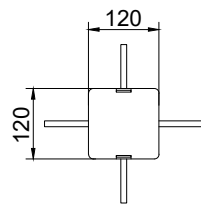

Wood & Steel Bollard 1

dotsdesignhouse.com
info@dotsdesignhouse.com

FRONT VIEW

SIDE VIEW

TOP VIEW

Product Data	
Code	DTS-WAS-03
Length	120 mm
Width	120 mm
Height	1000 mm
Total Height	1200 mm

Wood & Steel Bollard 1