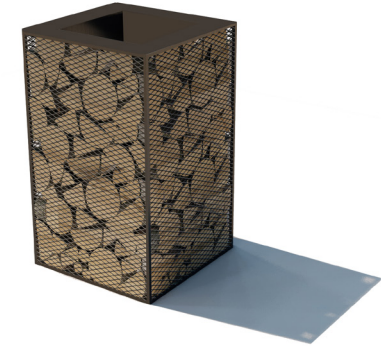

Wood & Steel Bollard 1

dotsdesignhouse.com
info@dotsdesignhouse.com

FRONT VIEW

SIDE VIEW

TOP VIEW

Product Data	
Code	DTS-WAS-03
Length	120 mm
Width	120 mm
Height	1000 mm
Total Height	1200 mm

Wood & Steel Bollard 1

6

7

8

9

- 1. Wood & Steel Backless Bench
- 2. Wood & Steel Bench
- 3. Wood & Steel Bollard 1

- 4. Wood & Steel Bollard 2
- 5. Wood & Steel Bicycle Rack
- 6. Wood & Steel Litter Bin 1

- 7. Wood & Steel Triple Recycling Litter Bin 1
- 8. Wood & Steel Litter Bin 2
- 9. Wood & Steel Triple Recycling Litter Bin 2