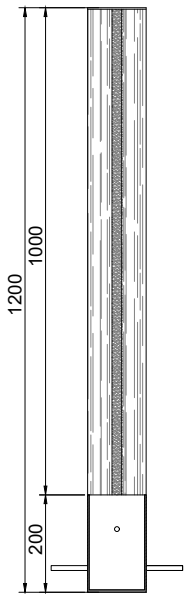

Wood & Steel Bollard 1

dotsdesignhouse.com
info@dotsdesignhouse.com

FRONT VIEW

SIDE VIEW

TOP VIEW

Product Data	
Code	DTS-WAS-03
Length	120 mm
Width	120 mm
Height	1000 mm
Total Height	1200 mm

Wood & Steel Bollard 1

6

7

8

9

- 1. Wood & Steel Backless Bench
- 2. Wood & Steel Bench
- 3. Wood & Steel Bollard 1

- 4. Wood & Steel Bollard 2
- 5. Wood & Steel Bicycle Rack
- 6. Wood & Steel Litter Bin 1

- 7. Wood & Steel Triple Recycling Litter Bin 1
- 8. Wood & Steel Litter Bin 2
- 9. Wood & Steel Triple Recycling Litter Bin 2