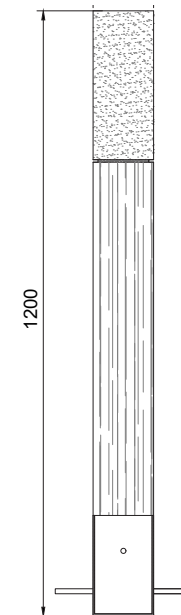

Wood & Steel Bollard 2

dotsdesignhouse.com
info@dotsdesignhouse.com

Product Data

Code	DTS-WAS-04
Length	120 mm
Width	120 mm
Height	1000 mm
Total Height	1200 mm

TOP VIEW

FRONT VIEW

SIDE VIEW

Wood & Steel Bollard 2

6

7

8

9

- 1. Wood & Steel Backless Bench
- 2. Wood & Steel Bench
- 3. Wood & Steel Bollard 1

- 4. Wood & Steel Bollard 2
- 5. Wood & Steel Bicycle Rack
- 6. Wood & Steel Litter Bin 1

- 7. Wood & Steel Triple Recycling Litter Bin 1
- 8. Wood & Steel Litter Bin 2
- 9. Wood & Steel Triple Recycling Litter Bin 2