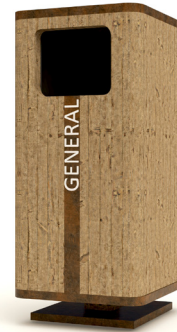

Wood & Steel Family

1

2

3

4

5

6

7

8

9

1. Wood & Steel Backless Bench
2. Wood & Steel Bench
3. Wood & Steel Bollard 1

4. Wood & Steel Bollard 2
5. Wood & Steel Bicycle Rack
6. Wood & Steel Litter Bin 1

7. Wood & Steel Triple Recycling Litter Bin 1
8. Wood & Steel Litter Bin 2
9. Wood & Steel Triple Recycling Litter Bin 2