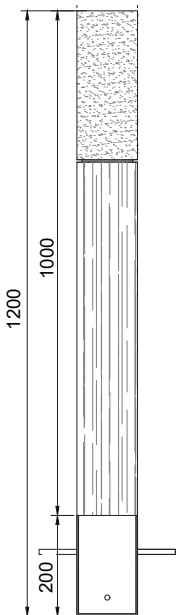

Wood & Steel Bollard 2

dotsdesignhouse.com
info@dotsdesignhouse.com

Product Data

Code	DTS-WAS-04
Length	120 mm
Width	120 mm
Height	1000 mm
Total Height	1200 mm

TOP VIEW

FRONT VIEW

SIDE VIEW

Wood & Steel Bollard 2

6

7

8

9

- 1. Wood & Steel Backless Bench
- 2. Wood & Steel Bench
- 3. Wood & Steel Bollard 1

- 4. Wood & Steel Bollard 2
- 5. Wood & Steel Bicycle Rack
- 6. Wood & Steel Litter Bin 1

- 7. Wood & Steel Triple Recycling Litter Bin 1
- 8. Wood & Steel Litter Bin 2
- 9. Wood & Steel Triple Recycling Litter Bin 2