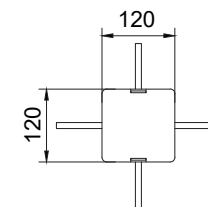

Wood & Steel Bollard 2

dotsdesignhouse.com
info@dotsdesignhouse.com

Product Data

Code	DTS-WAS-04
Length	120 mm
Width	120 mm
Height	1000 mm
Total Height	1200 mm

TOP VIEW

FRONT VIEW

SIDE VIEW

Wood & Steel Bollard 2