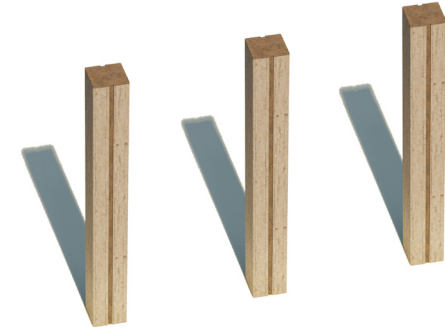

Wood & Steel Family

1

2

3

4

5

6

7

8

9

1. Wood & Steel Backless Bench
2. Wood & Steel Bench
3. Wood & Steel Bollard 1

4. Wood & Steel Bollard 2
5. Wood & Steel Bicycle Rack
6. Wood & Steel Litter Bin 1

7. Wood & Steel Triple Recycling Litter Bin 1
8. Wood & Steel Litter Bin 2
9. Wood & Steel Triple Recycling Litter Bin 2