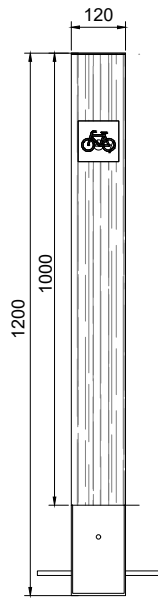

Wood & Steel Bicycle Rack

dotsdesignhouse.com
info@dotsdesignhouse.com

FRONT VIEW

BACK VIEW

TOP VIEW

Product Data	
Code	DTS-WAS-05
Length	395 mm
Width	120 mm
Height	1000 mm
Total Height	1200 mm

Wood & Steel Bicycle Rack

6

7

8

9

- 1. Wood & Steel Backless Bench
- 2. Wood & Steel Bench
- 3. Wood & Steel Bollard 1

- 4. Wood & Steel Bollard 2
- 5. Wood & Steel Bicycle Rack
- 6. Wood & Steel Litter Bin 1

- 7. Wood & Steel Triple Recycling Litter Bin 1
- 8. Wood & Steel Litter Bin 2
- 9. Wood & Steel Triple Recycling Litter Bin 2