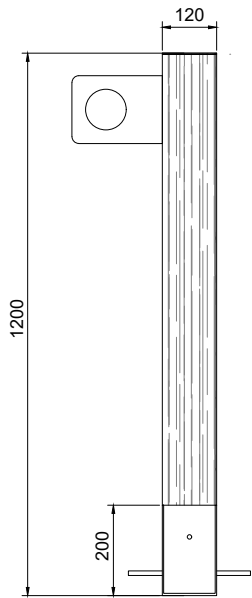

Wood & Steel Bicycle Rack

dotsdesignhouse.com
info@dotsdesignhouse.com

FRONT VIEW

BACK VIEW

TOP VIEW

Product Data	
Code	DTS-WAS-05
Length	395 mm
Width	120 mm
Height	1000 mm
Total Height	1200 mm

Wood & Steel Bicycle Rack