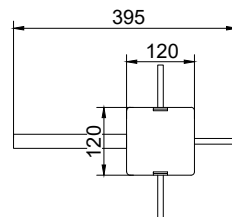

Wood & Steel Bicycle Rack

dotsdesignhouse.com
info@dotsdesignhouse.com

FRONT VIEW

BACK VIEW

TOP VIEW

Product Data	
Code	DTS-WAS-05
Length	395 mm
Width	120 mm
Height	1000 mm
Total Height	1200 mm

Wood & Steel Bicycle Rack