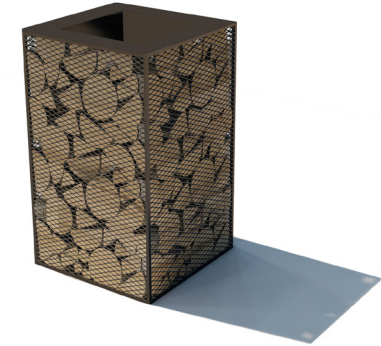

Wood & Steel Litter Bin 1

dotsdesignhouse.com
info@dotsdesignhouse.com

Product Data	
Code	DTS-WAS-06
Length	500 mm
Width	500 mm
Total Height	890 mm

Wood & Steel Litter Bin 1

dotsdesignhouse.com
info@dotsdesignhouse.com

7

8

9

- 1. Wood & Steel Backless Bench
- 2. Wood & Steel Bench
- 3. Wood & Steel Bollard 1

- 4. Wood & Steel Bollard 2
- 5. Wood & Steel Bicycle Rack
- 6. Wood & Steel Litter Bin 1

- 7. Wood & Steel Triple Recycling Litter Bin 1
- 8. Wood & Steel Litter Bin 2
- 9. Wood & Steel Triple Recycling Litter Bin 2