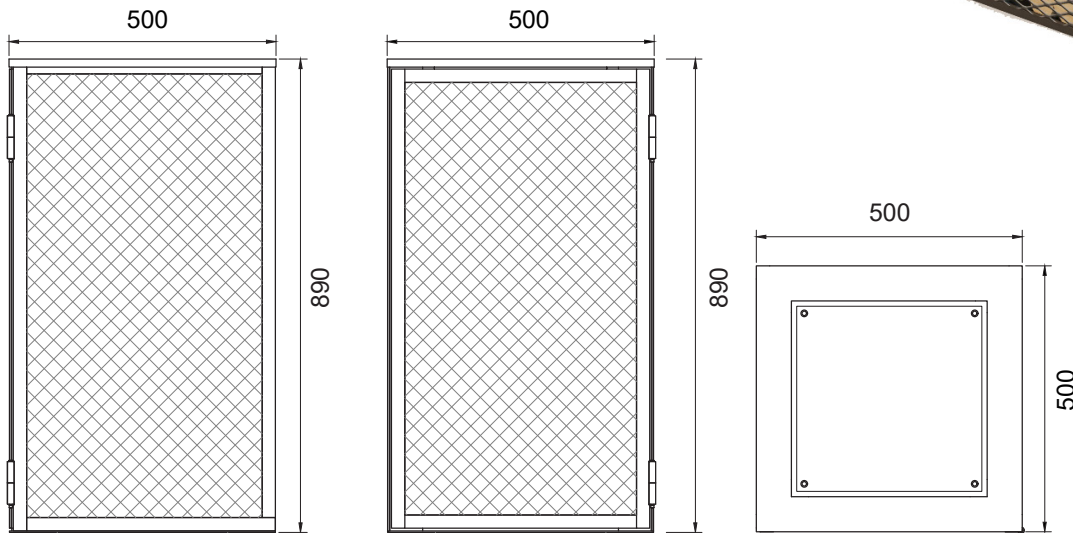

Wood & Steel Litter Bin 1

dotsdesignhouse.com
info@dotsdesignhouse.com

Product Data	
Code	DTS-WAS-06
Length	500 mm
Width	500 mm
Total Height	890 mm

Wood & Steel Litter Bin 1

dotsdesignhouse.com
info@dotsdesignhouse.com