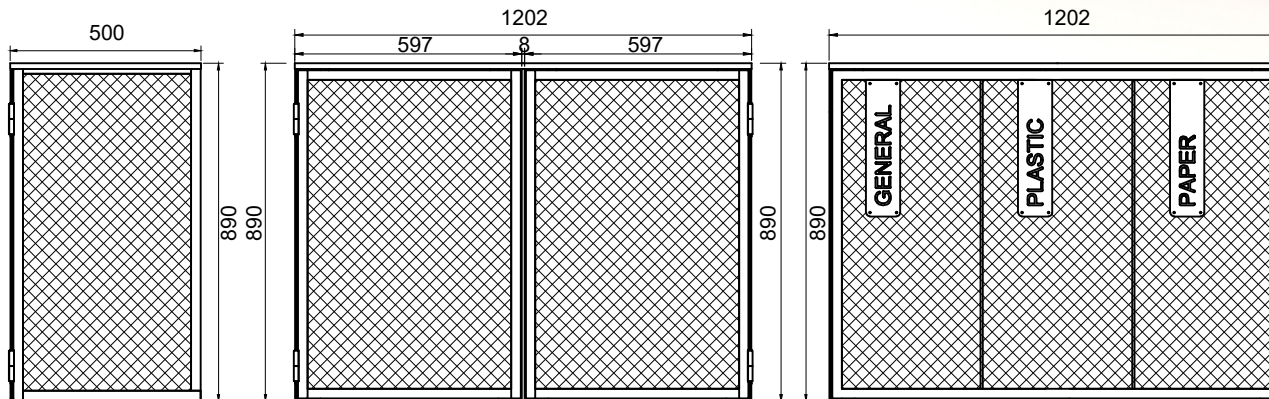

TOP VIEW

SIDE VIEW

BACK VIEW

FRONT VIEW

Product Data	
Code	DTS-WAS-07
Length	1202 mm
Width	500 mm
Total Height	890 mm

Wood & Steel Family

Wood & Steel Family

1