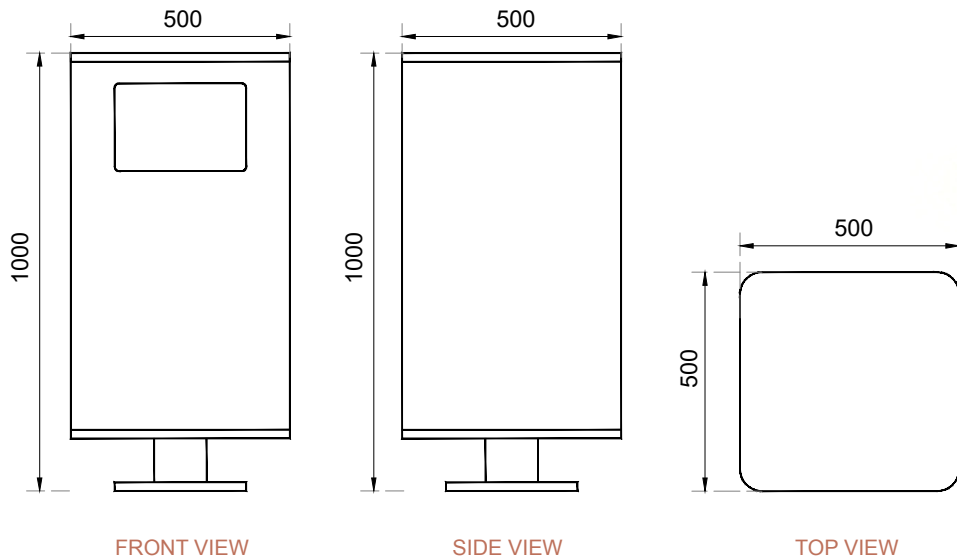

# Wood & Steel Litter Bin 2

dotsdesignhouse.com  
info@dotsdesignhouse.com

Product Data	
Code	DTS-WAS-08
Length	500 mm
Width	500 mm
Total Height	1000 mm