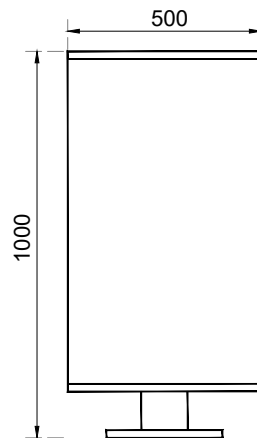

TOP VIEW

FRONT VIEW

SIDE VIEW

Product Data	
Code	DTS-WAS-09
Length	1500 mm
Width	500 mm
Total Height	1000 mm

Wood & Steel Family

Wood & Steel Family

1

2