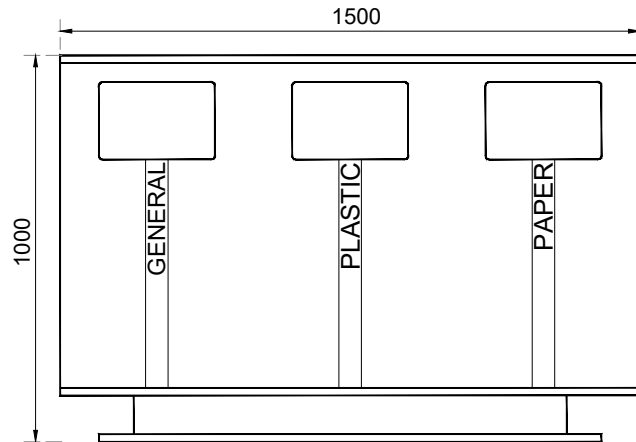

TOP VIEW

FRONT VIEW

SIDE VIEW

Product Data	
Code	DTS-WAS-09
Length	1500 mm
Width	500 mm
Total Height	1000 mm

Wood & Steel Family

Wood & Steel Family

1

2