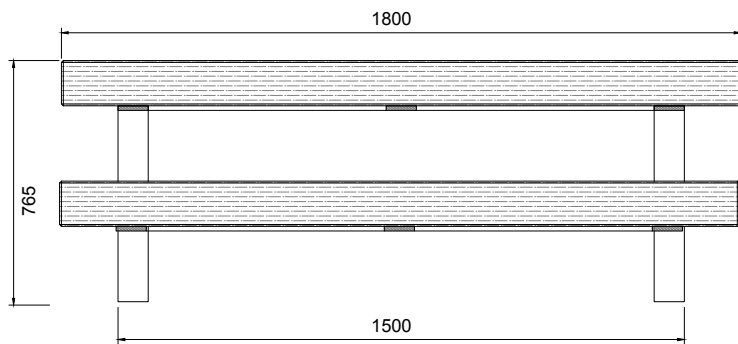

TOP VIEW

FRONT VIEW

SIDE VIEW

Product Data

Code	DTS-WAS-10
Length	1800 mm
Seat Width	500 mm
Total Width	755 mm
Seat Height	450 mm
Table Height	765 mm
Total Height	765 mm

Wood & Steel Family

1

2