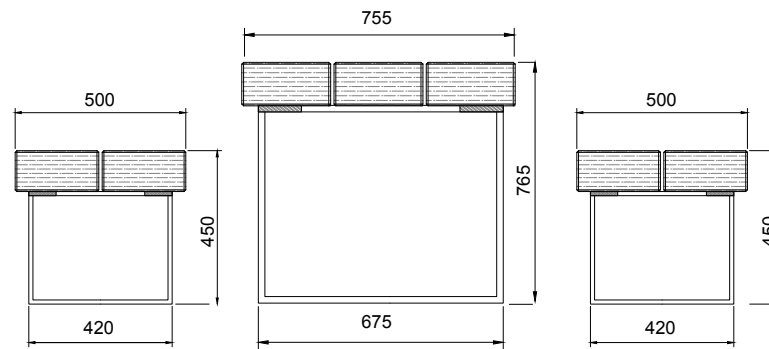

TOP VIEW

FRONT VIEW

SIDE VIEW

Product Data

Code	DTS-WAS-10
Length	1800 mm
Seat Width	500 mm
Total Width	755 mm
Seat Height	450 mm
Table Height	765 mm
Total Height	765 mm

Wood & Steel Family

1

2